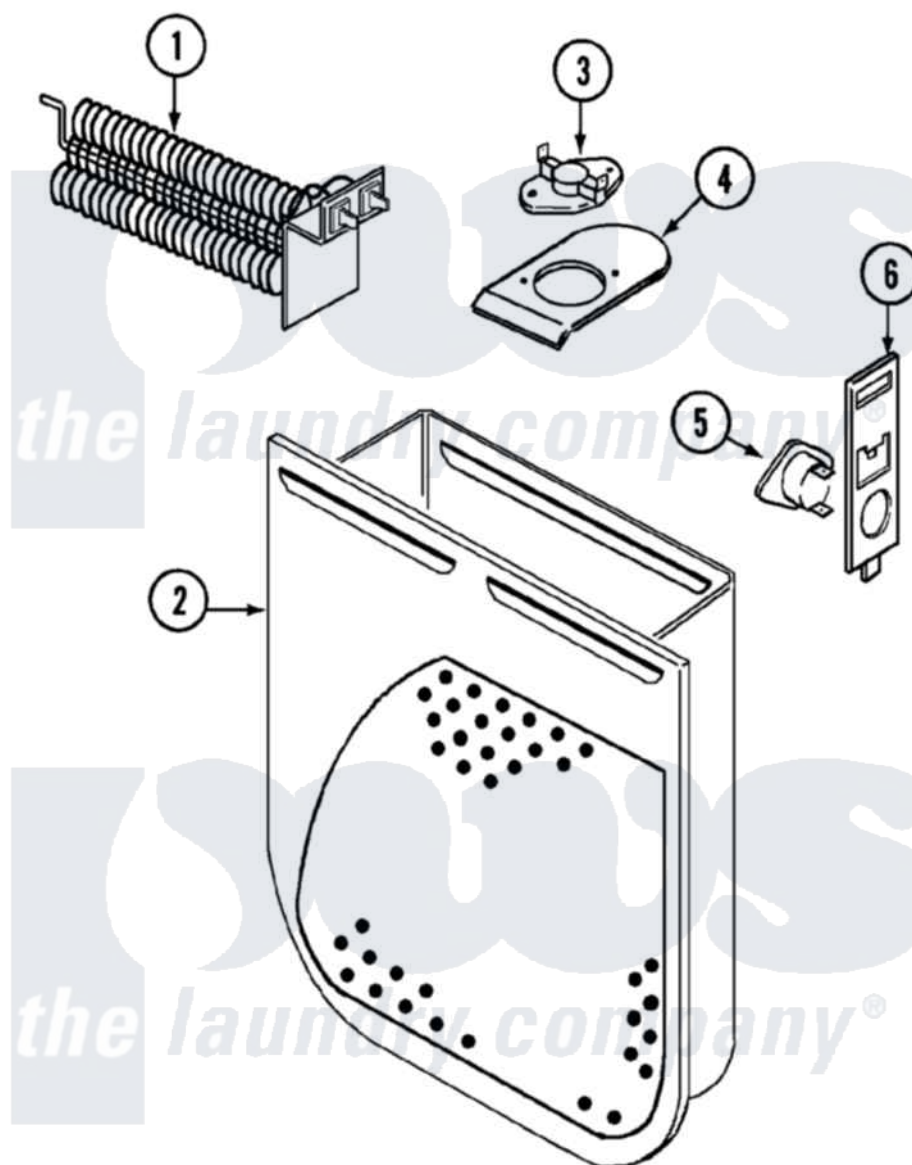

Magic Chef YE225LVC 04 - HEATER (YE225LVC)

Magic Chef [Residential Magic Chef YE225LVC Dryer Parts](#) Parts Diagram 04 - HEATER (YE225LVC)
 Click on the part number to view part

Item	Original Part Number	Replaced By	Status	Part Description
1	53-1641	LA-1044		Element
"	25-7863			Screw
2	53-1232			Heater Housing Assembly
"	25-7819	M0217225		Screw
3	53-0771			Thermostat, Hi-Limit
"	25-3083	212951		Screw, No.6-32 X 1/4 Inch
4	53-0285			Bracket, Thermostat
"	25-7741	W10116760		Screw
5	LA-1053			Fuse Kit, Thermal
6	53-1181			Bracket, Thermal Fuse