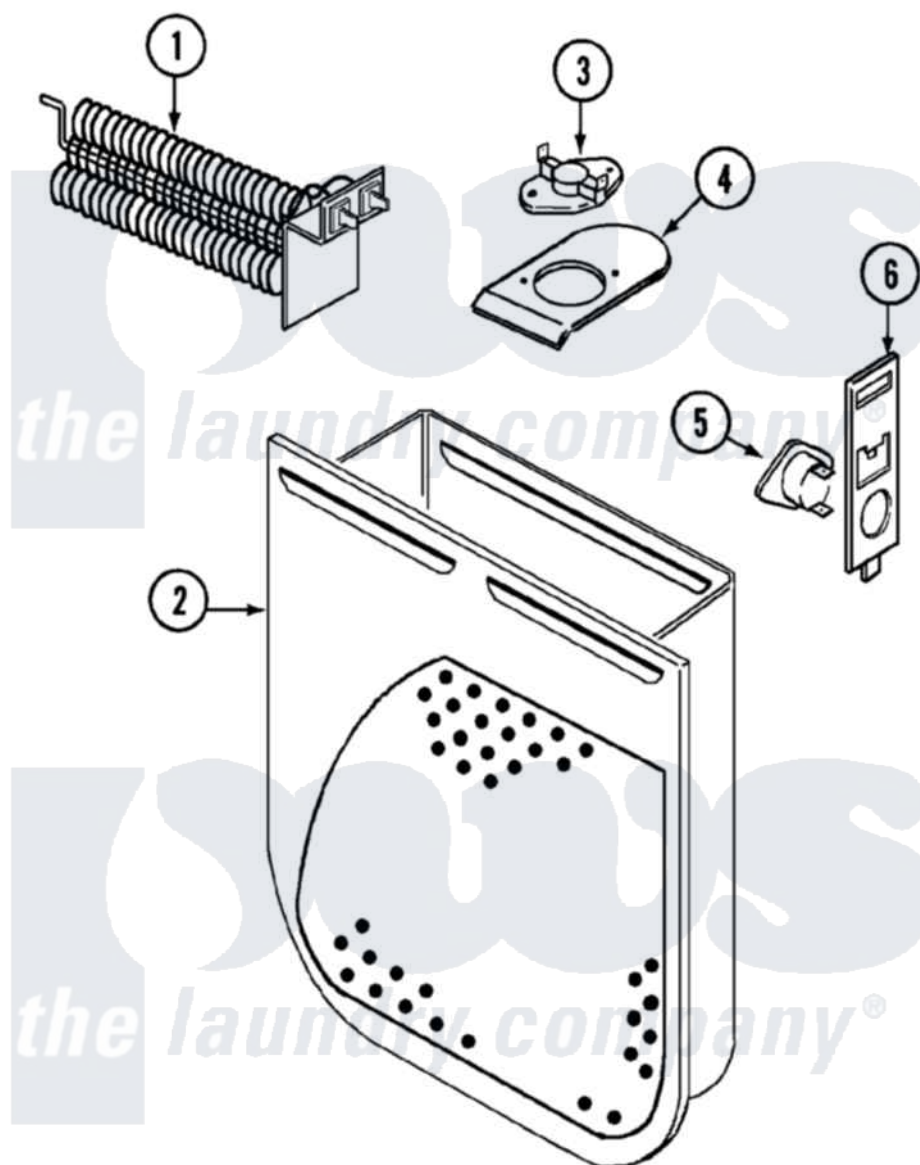

Magic Chef YE228LV 04 - HEATER

Magic Chef [Residential Magic Chef YE228LV Dryer Parts](#) Parts Diagram 04 - HEATER
 Click on the part number to view part

Item	Original Part Number	Replaced By	Status	Part Description
1	53-1641	LA-1044		Element
"	25-7863			Screw
2	53-1232			Heater Housing Assembly
"	25-7819	M0217225		Screw
3	53-0771			Thermostat, Hi-Limit
"	25-3083	212951		Screw, No.6-32 X 1/4 Inch
4	53-0285			Bracket, Thermostat
"	25-7741	W10116760		Screw
5	LA-1053			Fuse Kit, Thermal
6	53-1181			Bracket, Thermal Fuse