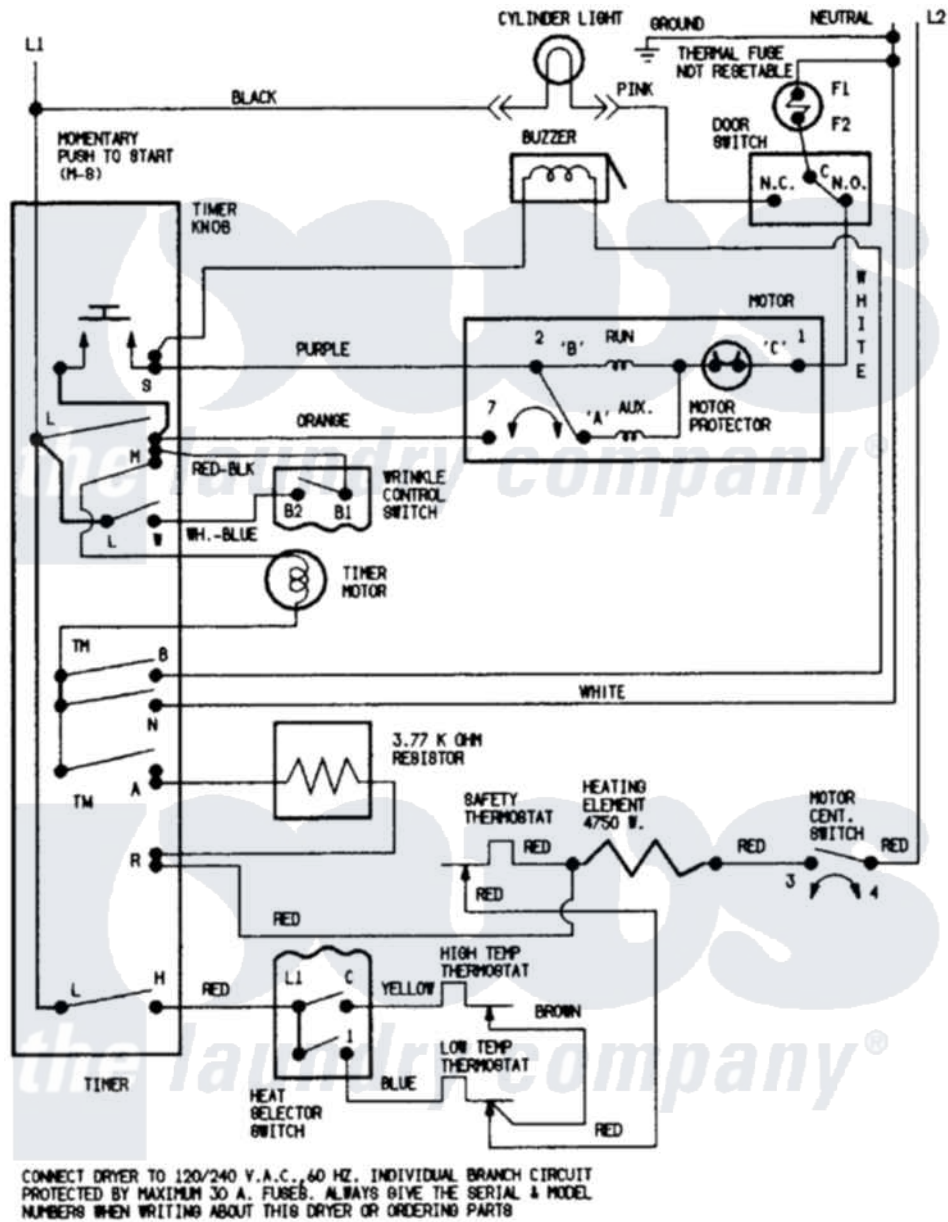

Magic Chef YE228LV 07 - WIRING INFORMATION

Magic Chef [Residential Magic Chef YE228LV Dryer Parts](#) Parts Diagram 07 - WIRING INFORMATION
 Click on the part number to view part

Item	Original Part Number	Replaced By	Status	Part Description
NI	15002547		Not Available	WIRING INFORMATION
"	15001225		Not Available	WIRING INFORMATION