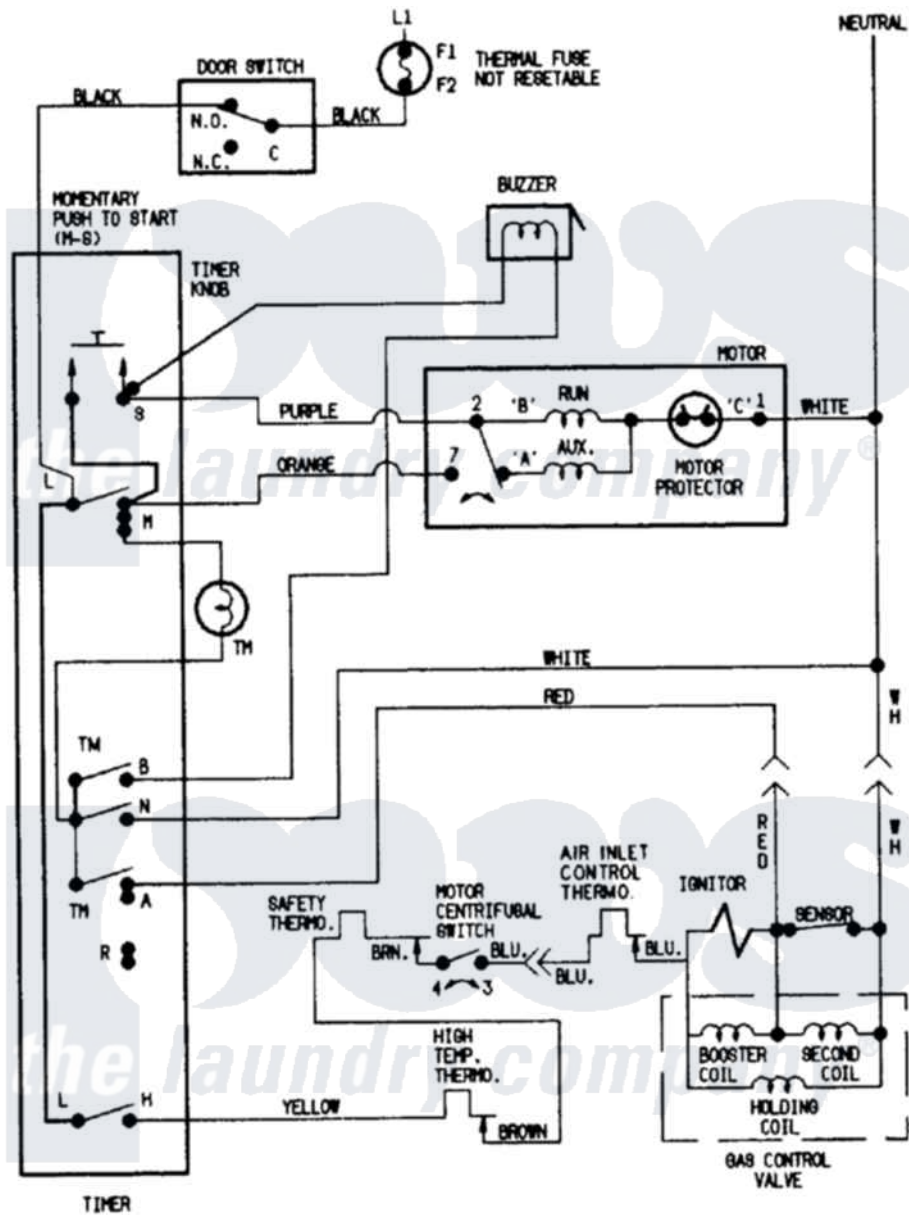

Magic Chef YG205KA 05 - WIRING INFORMATION

Magic Chef [Residential Magic Chef YG205KA Dryer Parts](#) Parts Diagram 05 - WIRING INFORMATION
 Click on the part number to view part

Item	Original Part Number	Replaced By	Status	Part Description
NI	15001203		Not Available	WIRING INFORMATION