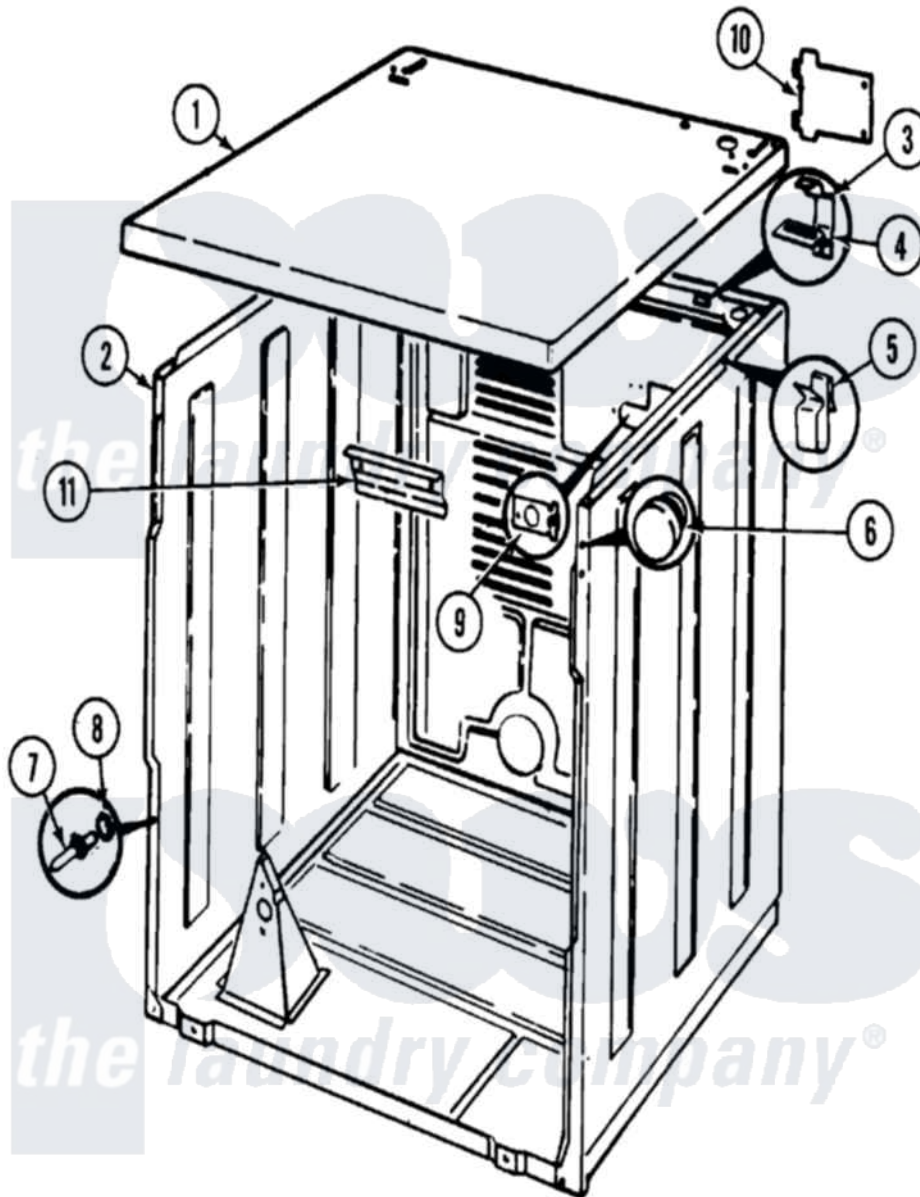

# Magic Chef YG206KW 01 - CABINET

Magic Chef [Residential Magic Chef YG206KW Dryer Parts](#) Parts Diagram 01 - CABINET  
 Click on the part number to view part

Item	Original Part Number	Replaced By	Status	Part Description
1	53-2435		Not Available	TOP, CABINET
2	53-2147	<a href="#">31001714</a>		Cabinet And Base Assembly
3	<a href="#">63-5712</a>			Hinge, Cabinet Top
4	<a href="#">33-0930</a>			Pad, Top Hinge
"	25-3092	<a href="#">90767</a>		Screw, 8A X 3/8 HeX Washer Head Tapping
5	<a href="#">25-3034</a>			Clip, Wiring
6	<a href="#">33-2653</a>			Bumper, Cabinet
7	<a href="#">53-0643</a>			Pin, Locator
8	<a href="#">53-0200</a>			Sleeve, Locator Pin
"	25-0224	<a href="#">3400029</a>		Nut, Adapter Plate
9	53-0135		Not Available	SUPPORT, POWER CORD
10	<a href="#">53-0136</a>			Cover, Supply Cord
"	25-7857	<a href="#">90767</a>		Screw, 8A X 3/8 HeX Washer Head Tapping