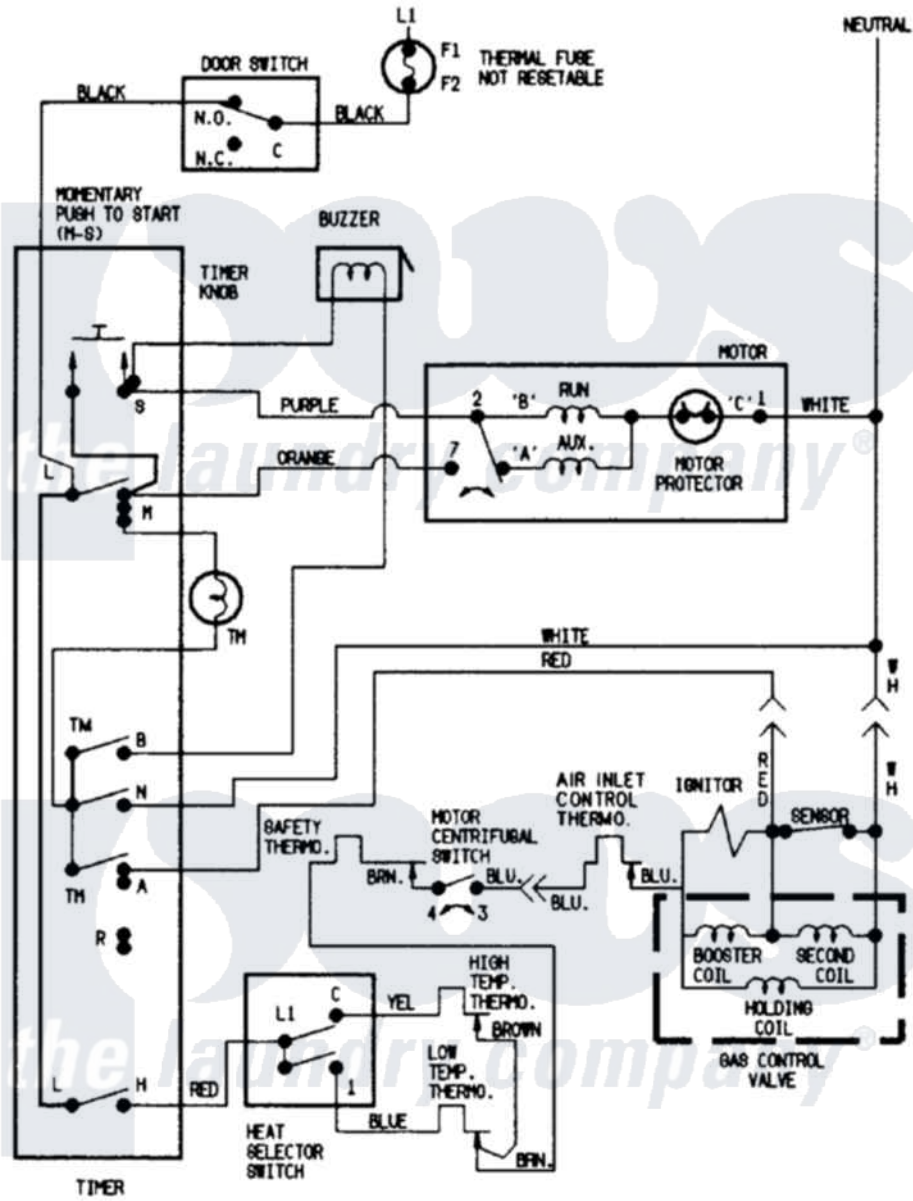

Magic Chef YG206KW 07 - WIRING INFORMATION

Magic Chef [Residential Magic Chef YG206KW Dryer Parts](#) Parts Diagram 07 - WIRING INFORMATION
 Click on the part number to view part

Item	Original Part Number	Replaced By	Status	Part Description
NI	15001201		Not Available	WIRING INFORMATION