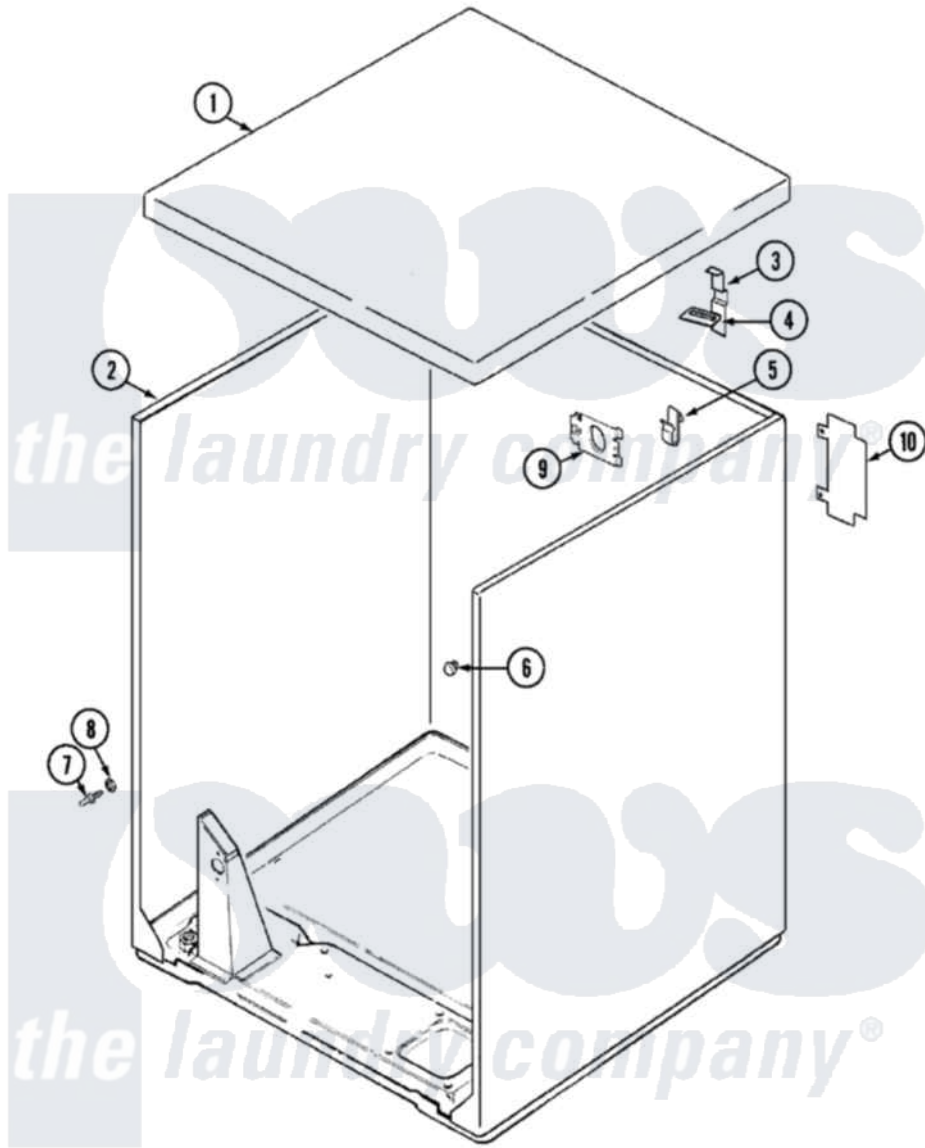

# Magic Chef YG208KW 01 - CABINET

Magic Chef [Residential Magic Chef YG208KW Dryer Parts](#) Parts Diagram 01 - CABINET  
 Click on the part number to view part

Item	Original Part Number	Replaced By	Status	Part Description
1	53-2435		Not Available	TOP, CABINET
2	53-2147	<a href="#">31001714</a>		Cabinet And Base Assembly
3	<a href="#">63-5712</a>			Hinge, Cabinet Top
4	<a href="#">33-0930</a>			Pad, Top Hinge
"	25-3092	<a href="#">90767</a>		Screw, 8A X 3/8 HeX Washer Head Tapping
5	<a href="#">25-3034</a>			Clip, Wiring
6	<a href="#">33-2653</a>			Bumper, Cabinet
7	<a href="#">53-0643</a>			Pin, Locator
8	<a href="#">53-0200</a>			Sleeve, Locator Pin
"	25-0224	<a href="#">3400029</a>		Nut, Adapter Plate
9	53-0135		Not Available	SUPPORT, POWER CORD
10	<a href="#">53-0136</a>			Cover, Supply Cord
"	25-7857	<a href="#">90767</a>		Screw, 8A X 3/8 HeX Washer Head Tapping