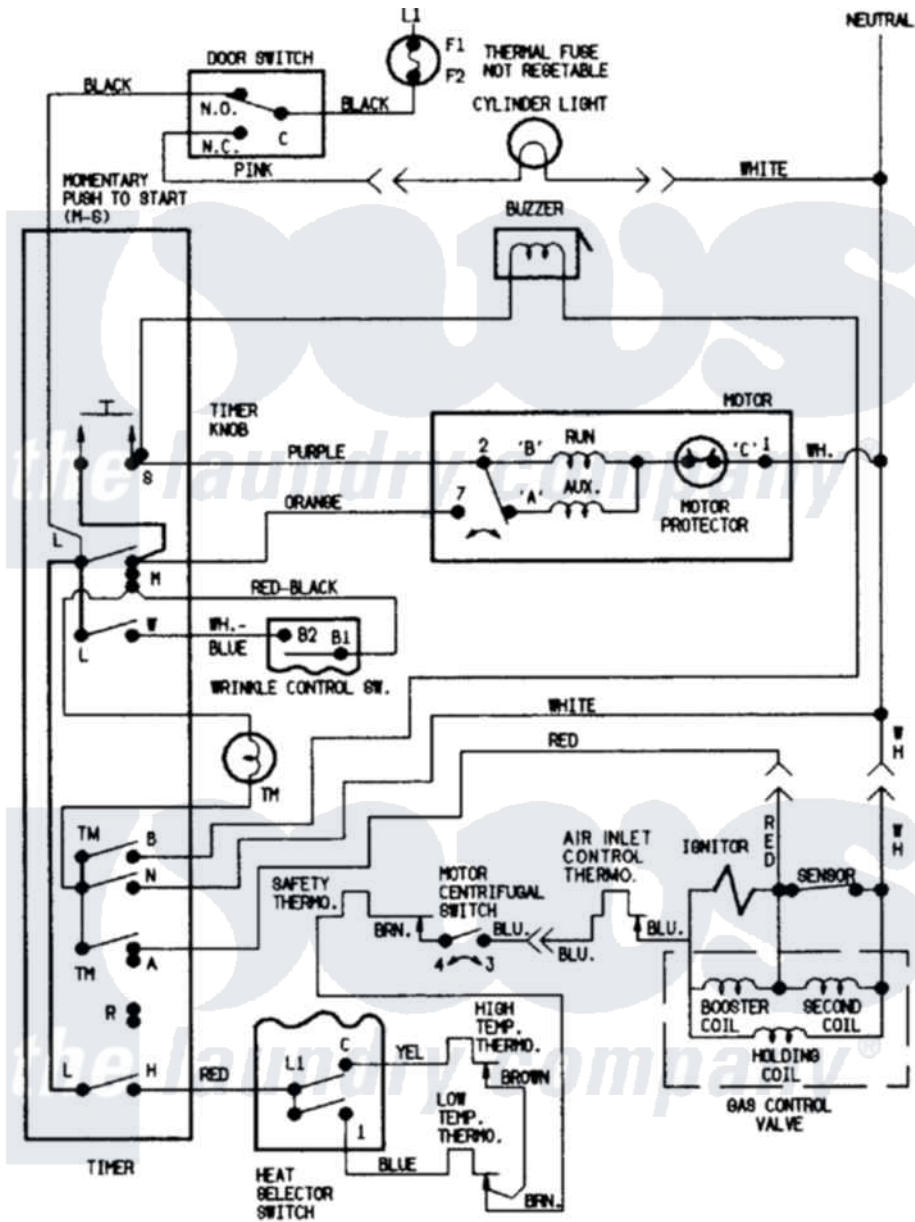

Magic Chef YG208KW 07 - WIRING INFORMATION

Magic Chef [Residential Magic Chef YG208KW Dryer Parts](#) Parts Diagram 07 - WIRING INFORMATION
 Click on the part number to view part

Item	Original Part Number	Replaced By	Status	Part Description
NI	15001226		Not Available	WIRING INFORMATION