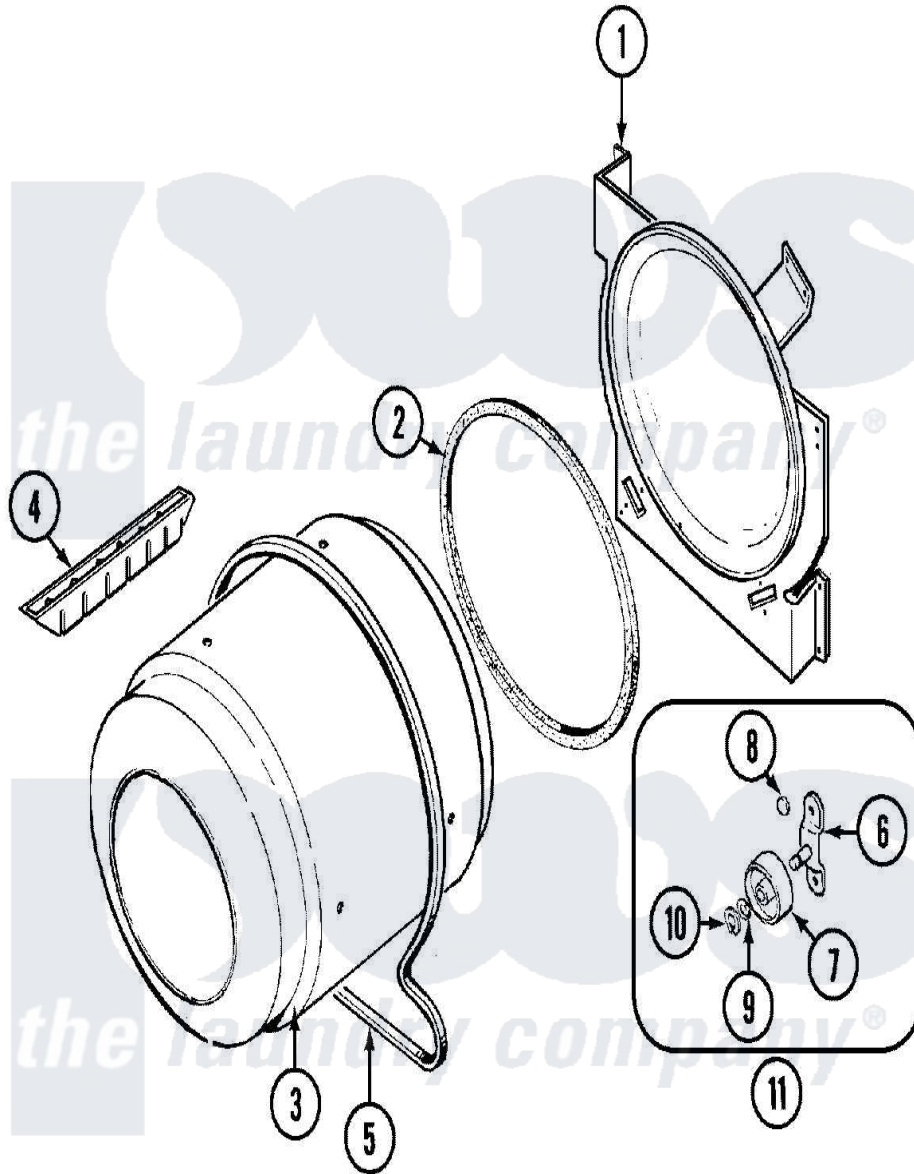

Magic Chef YG224LV 06 - TUMBLER

Magic Chef [Residential Magic Chef YG224LV Dryer Parts](#) Parts Diagram 06 - TUMBLER
 Click on the part number to view part

Item	Original Part Number	Replaced By	Status	Part Description
1	LA-1054			Dryer Bulkhead Kit
"	25-7733	681414		Screw, 10AB X 1/2
2	53-0282	31001637		Seal Assembly, Cylinder Front
3	53-1250			Cylinder
4	25-7759	3196164		Screw
"	Y02100002		Not Available	BAFFLE (WHT)
5	31531589	341241		Belt
6	53-0197			Support Assembly-Cylinder Rear
"	25-7101	3351614		Screw, Gearcase Cover Mounting
7	31001096			Roller
8	25-7813			Spacer
9	25-7814			Washer
10	25-7854			Ring, Retaining
11	LA-1008			Rr Roller Kit