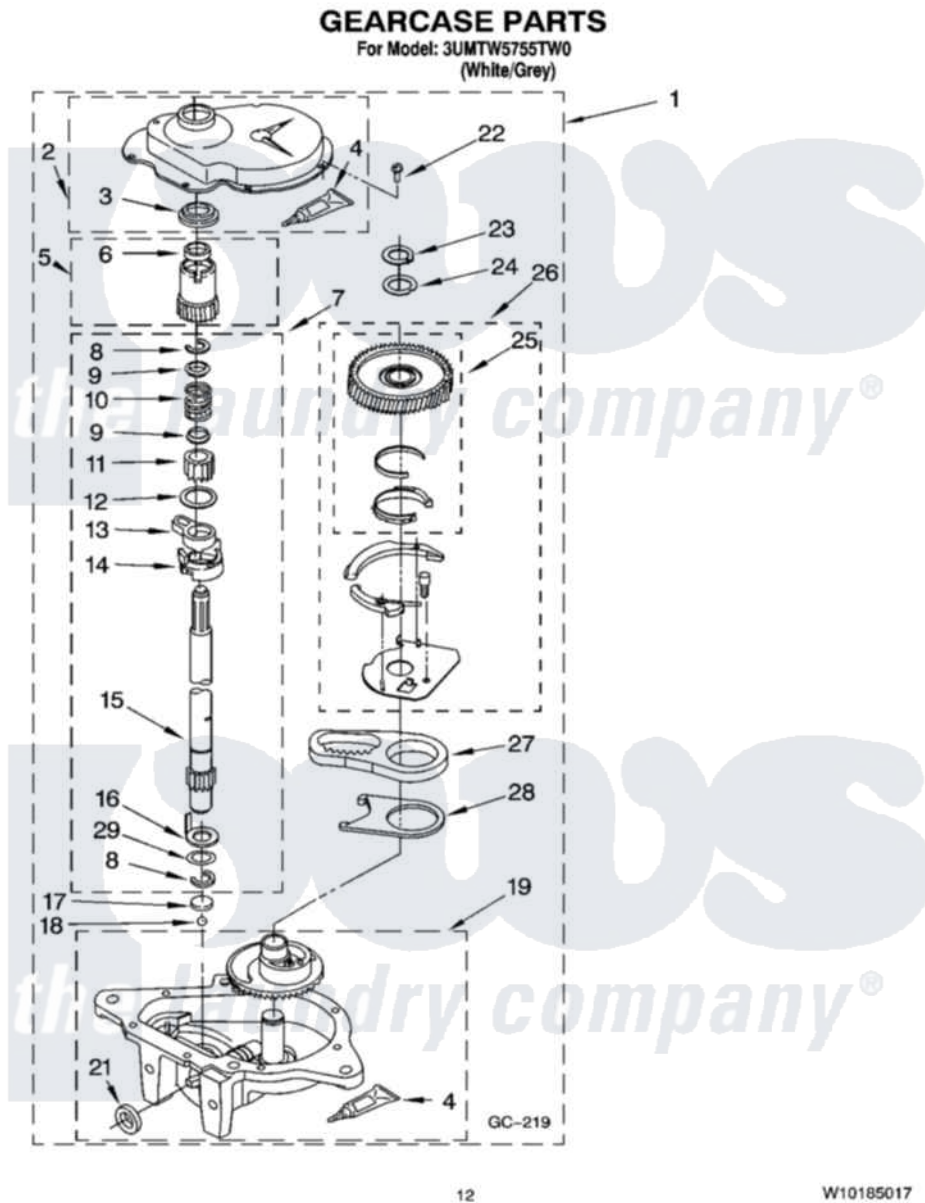

**Maytag 3UMTW5755TW0 08 - GEARCASE PARTS, OPTIONAL PARTS
(NOT INCLUDED)**

Maytag Residential Maytag 3UMTW5755TW0 Washer Parts Parts Diagram 08 - GEARCASE PARTS, OPTIONAL PARTS (NOT INCLUDED)
Click on the part number to view part

Item	Original Part Number	Replaced By	Status	Part Description
1	3949118	3363395		Gearcase
2	285202			Cover, Gearcase
3	3349985			Seal, Gearcase Cover
4	285195			Sealer Sealer, Gasket
5	63320	285362		Gear and Pinion
6	356427			Seal, Spin Pinion
7	389387			Shaft, Agitator
8	90369		Not Available	Ring, Retaining (2)
9	62677			Retainer, Spring
10	62676			Spring, Agitator
11	63273	285509		Shaft, Agitator
12	62619			Washer, Agitator Gear
13	62580	285206		Cam-Agitator
14	62581	285206		Cam-Agitator
15	285509			Shaft, Agitator