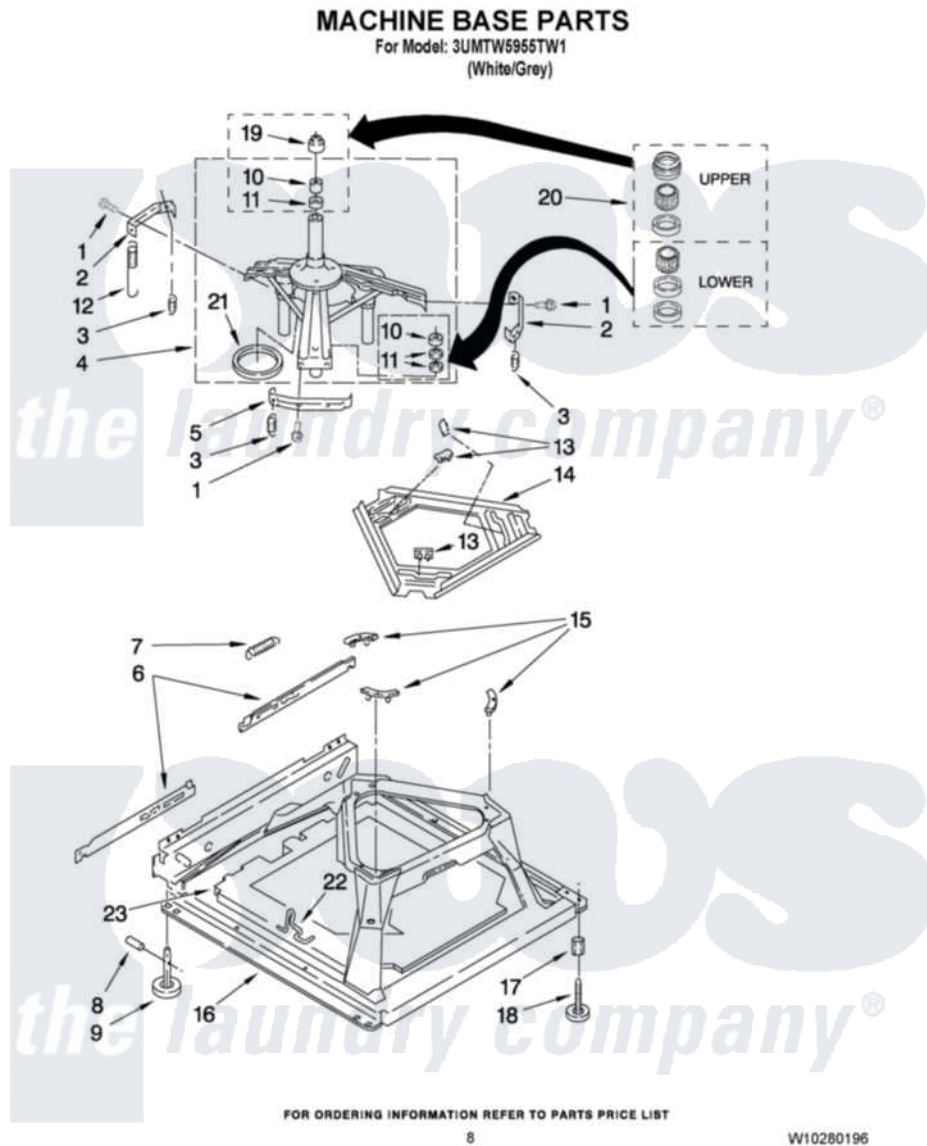

# Maytag 3UMTW5955TW1 05 - MACHINE BASE PARTS

Maytag [Residential Maytag 3UMTW5955TW1 Washer Parts](#) Parts Diagram 05 - MACHINE BASE PARTS  
Click on the part number to view part

Item	Original Part Number	Replaced By	Status	Part Description
1	<a href="#">3400076</a>			Screw, Bracket Mounting
2	<a href="#">64067</a>			Bracket, Spring Outer
3	<a href="#">63907</a>			Spring, Suspension
4	8575214	<a href="#">280184</a>		Support
5	<a href="#">64065</a>			Bracket, Spring Outer
6	<a href="#">63466</a>			Link, Leveling Mechanism
7	62597	<a href="#">8316845</a>		Spring
8	<a href="#">62837</a>			Pin, Knurled
9	62596	<a href="#">285244</a>		Feet-Leveling
10	<a href="#">8546455</a>			Bearing, Centerpost
11	357409	<a href="#">359449</a>		Seal, Agitator Shaft
12	<a href="#">W10250667</a>			Spring, Counterweight
13	62568	<a href="#">285219</a>		Pad
14	<a href="#">3946509</a>			Plate, Suspension
15	3363660	<a href="#">285744</a>		Pad
16	3946512	<a href="#">285771</a>		Base

17	<a href="#">3359452</a>	Nut, Lock
18	<a href="#">W10001130</a>	Foot, Leveling
19	<a href="#">8577376</a>	Seal, Centerpost
20	<a href="#">285203</a>	Centerpost Bearing Kit
21	<a href="#">63134</a>	Ring, Sound Deadening
22	<a href="#">W10145155</a>	Retainer, Suspension Spring
23	<a href="#">8544816</a>	Absorber, Sound