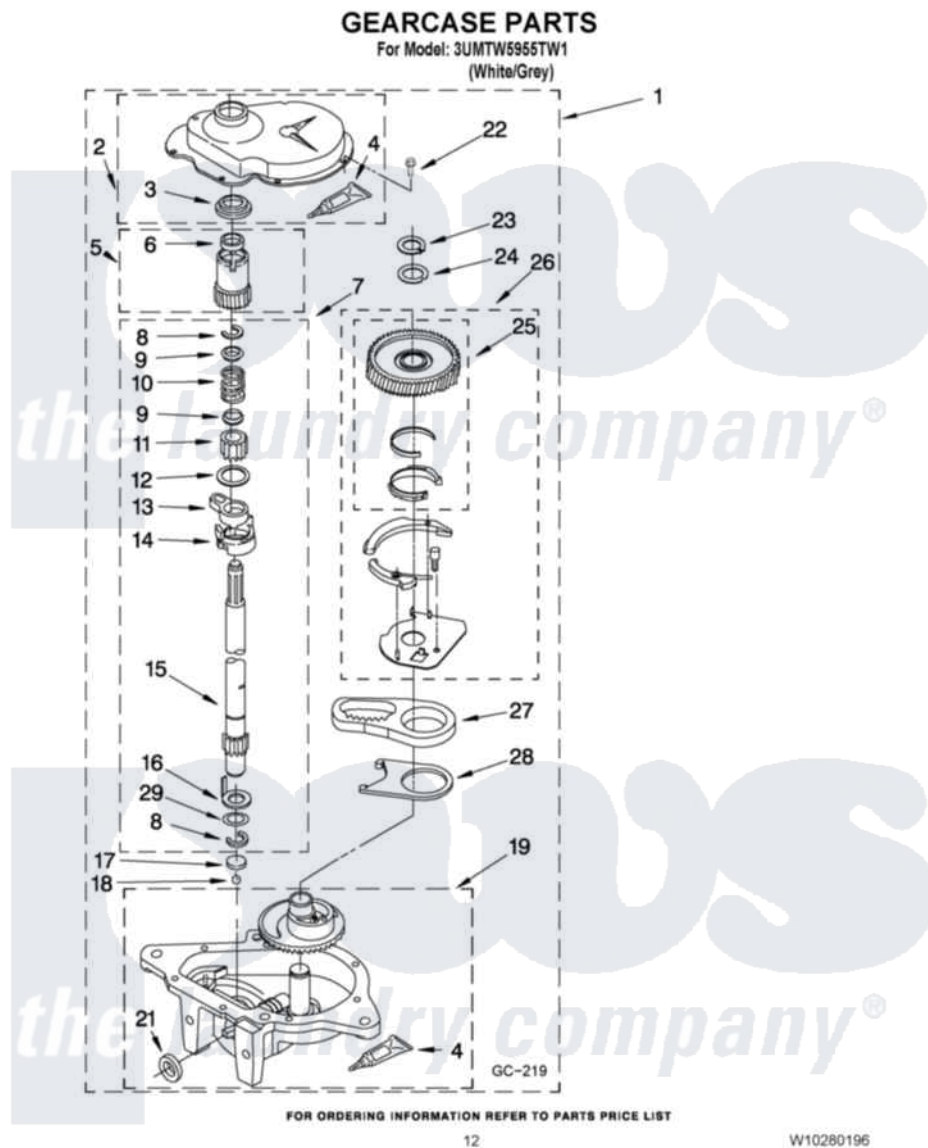

Maytag 3UMTW5955TW1 08 - GEARCASE PARTS

Maytag [Residential Maytag 3UMTW5955TW1 Washer Parts](#) Parts Diagram 08 - GEARCASE PARTS
Click on the part number to view part

Item	Original Part Number	Replaced By	Status	Part Description
1	3949118	3363395		Gearcase
2	285202			Cover, Gearcase
3	3349985			Seal, Gearcase Cover
4	285195			Sealer Sealer, Gasket
5	63320	285362		Gear and Pinion
6	356427			Seal, Spin Pinion
7	389387			Shaft, Agitator
8	90369		Not Available	Ring, Retaining (2)
9	62677			Retainer, Spring
10	62676			Spring, Agitator
11	63273	285509		Shaft, Agitator
12	62619			Washer, Agitator Gear
13	62580	285206		Cam-Agitator
14	62581	285206		Cam-Agitator
15	285509			Shaft, Agitator
16	62618			Washer, Cam Thrust

17	16018	285205	Bearing
18	85529	285205	Bearing
19	3366851	3363395	Gearcase
21	285352		Seal Kit, Thrust Plug
22	3351614		Screw, Gearcase Cover Mounting
23	3362552	285765	Ring-Retr
24	285735	285766	Washer Kit, Thrust
25	3348567	W102333584	Gear-Spin
26	285595		Neutral Assembly
27	3349296	8546456	Rack, Connecting
28	62621		Actuator, Shift
29	388815		Washer, Intermediate 1 3976263 Miscellaneous Parts Bag 2 3976300 Washer, Inlet Hose 3 3366913 Clamp, Hose