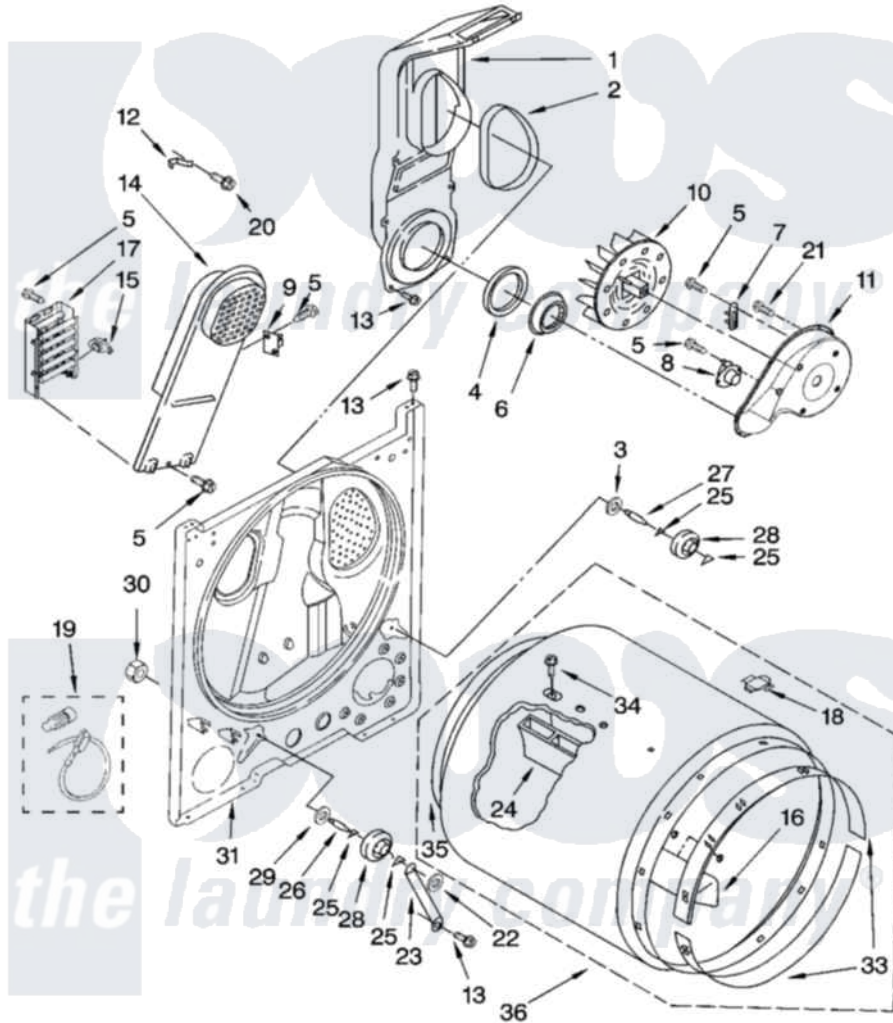

Maytag 4KMED5700TQ0 03 - BULKHEAD PARTS, OPTIONAL PARTS (NOT INCLUDED)

BULKHEAD PARTS

For Model: 4KMED5700TQ0
(White)

W10233024

5

Maytag [Residential Maytag 4KMED5700TQ0 Dryer Parts](#) Parts Diagram 03 - BULKHEAD PARTS, OPTIONAL PARTS (NOT INCLUDED)

[Click on the part number to view part](#)

Item	Original Part Number	Replaced By	Status	Part Description
1	348368			Lint Chute Assembly
2	339956			Seal, Air Duct To Bulkhead
3	3388703			Washer, Support
4	347139			Seal, Lint Chute
5	90767			Screw, 8A X 3/8 HeX Washer Head Tapping
6	696302			Shield, Exhaust
7	3392519			Thermal Limiter
8	3387137			Thermostat, Internal-Bias
9	3977393	279816		Cutoff-Tml
10	694089			Wheel, Blower
11	8577230			Housing, Blower
12	3398161			CLIP
13	343641	681414		Screw, 10AB X 1/2
14	8541818			Box, Heater

15	3977767		Thermostat, High Limit 250 F
16	3403636		Baffle, Drum
17	3403585	279838	Element
18	8066086		Plug, Drum Hole
19	279457		Wire Kit, Terminal
20	489463		Screw, 8-18 X 1/16
21	3390647	488729	Screw
22	90296		Nut, Push On
23	3976434		Bracket, Support Shaft
24	692490		Baffle, Drum
25	690997		Washer, Thrust
26	3399506	W10359270	Shaft, Drum Roller Threads
27	3399507	W10359269	Shaft, Drum Roller Threads
28	3397590	349241T	Support
29	348197		Washer, Support
30	3359452		Nut, Lock
31	3403410		Bulkhead
33	692526	279441	BeaRng-Rng
34	W10109200		Screw, Baffle Mounting
35	3406130	279857	Seal
36	695587		Drum Assembly
NI	BLANK	Not Available	ACCESSORY PARTS
"	279948	4392065	Kit, Dryer Repair
"	3406839		Dry Rack Assembly
"	8522199		Accessory Parts
"	72017		Paint, Touch-Up
"	350930		Paint, Pressurized Spray B
"	350938		Paint, Pressurized Spray B
"	799344		Paint, Touch-Up)