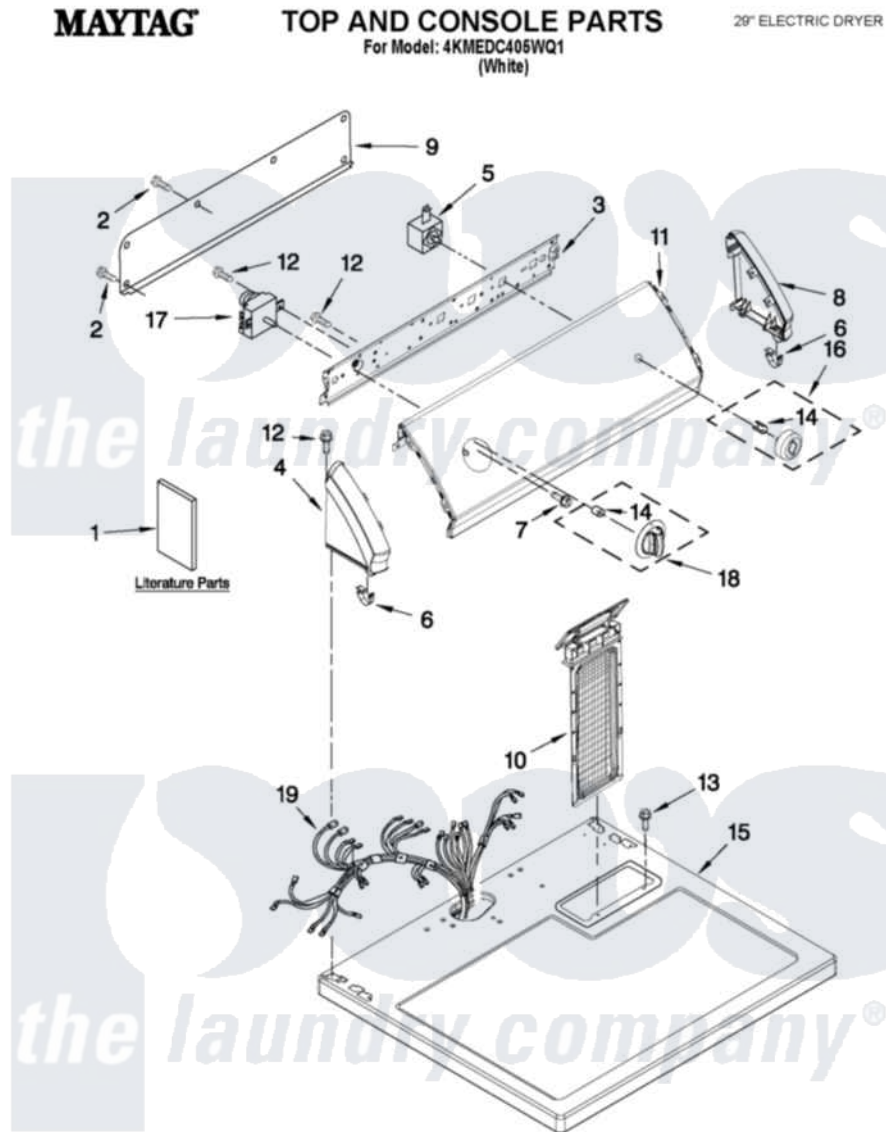

Maytag 4KMEDC405WQ1 01 - TOP AND CONSOLE PARTS

FOR ORDERING INFORMATION REFER TO PARTS PRICE LIST
 12-11 Litho In U.S.A. (BMN)(bay) 1 Part No. W10470307 Rev. A

Maytag [Residential Maytag 4KMEDC405WQ1 Dryer Parts](#) Parts Diagram 01 - TOP AND CONSOLE PARTS
 Click on the part number to view part

Item	Original Part Number	Replaced By	Status	Part Description
1	W10131619		Not Available	GUIDE, USE & CARE (ENGLISH)
"	W10131620		Not Available	GUIDE, USE & CARE (ARABIC)
"	W10115531		Not Available	SHEET, CYCLE FEATURE
"	W10396178		Not Available	WIRING DIAGRAM
2	693995			Screw, Hex Head
3	8559772			Bracket, Control
4	8559502			Cap, End
5	3977456			Switch, Push-To-Start
6	8312709			Clip-Console
7	8533951	3400859		Screw, Grounding
8	8559501			Cap, End
9	8274261			Do-It-Yourself Repair Manuals
10	8557857			Screen, Lint
11	W10115462			Panel, Control
12	3348620	00767		Screw, 8A X 3/8 HeX Washer

12	3540029	30707	Head Tapping
13	688983	487240	Screw, For Mtg. Service Capacitor
14	8536939		Clip, Knob
15	8559800	8563663	Top
16	3956790		Knob, Push-To-Start
17	8299781		Timer, 60 Hz
18	8571409		Timer Knob Assembly
19	W10386309		Harness, Wiring