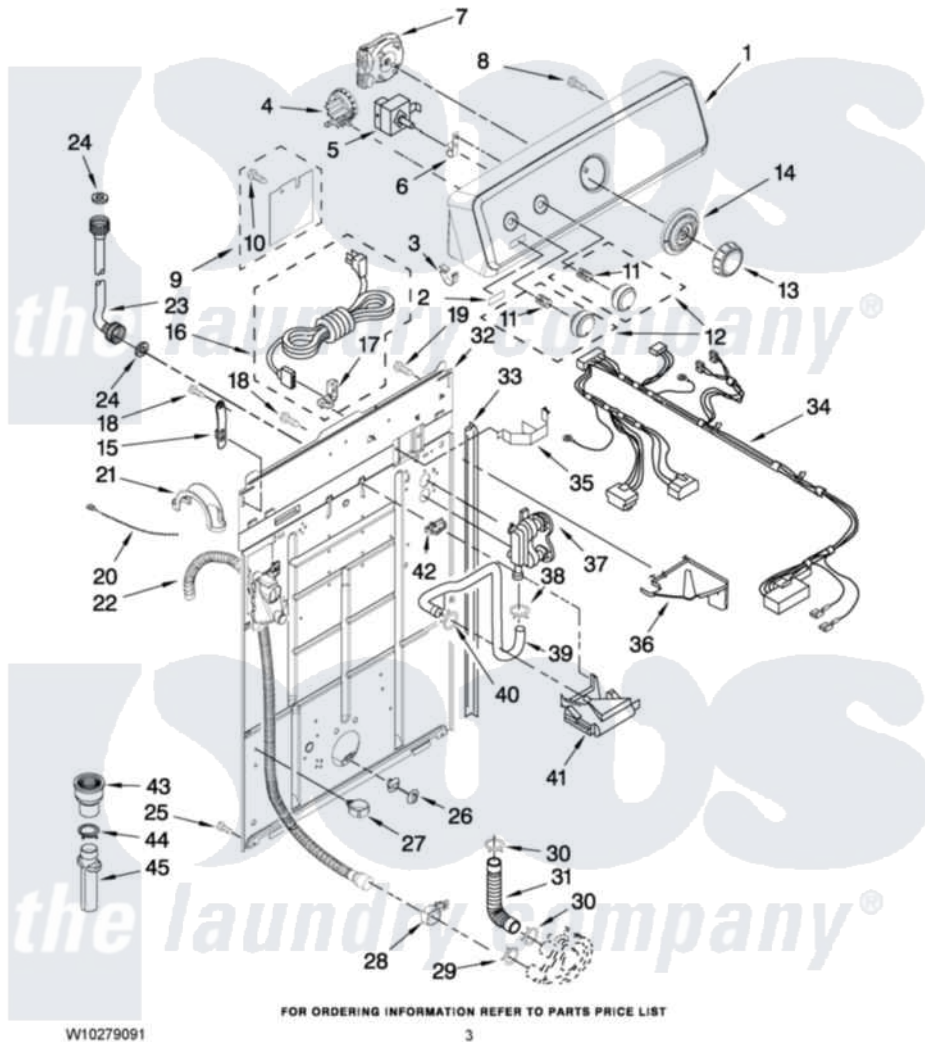

Maytag 4KMTW5405TQ1 02 - CONTROLS AND REAR PANEL PARTS

CONTROLS AND REAR PANEL PARTS

For Model: 4KMTW5405TQ1
(White)

Maytag Residential Maytag 4KMTW5405TQ1 Washer Parts Parts Diagram 02 - CONTROLS AND REAR PANEL PARTS
Click on the part number to view part

Item	Original Part Number	Replaced By	Status	Part Description
1	W10115406			Panel, Control
2	W10203949			Medallion
3	8312709			Clip-Console
4	8577845	W10339334		Switch-WL
5	661612	W10168256		Switch, Water Temperature
6	8317975			Restraint, Harness
7	W10117054			Timer
8	3400073			Screw, Ground
9	W10093726			Shield, Assembly Lower
10	W10000080	8282566		Clip, Pine Tree
11	8536939			Clip, Knob
12	W10110029			Knob, Control
13	W10110027			Knob, Timer
14	W10110028			Dial, Timer
15	8568314			Strap, Console
16	W10111552			Cord, Power

17	8559337	285777	Relief-Str
18	9740848		Screw, Mixing Valve Mounting
19	3351614		Screw, Gearcase Cover Mounting
20	3347868	W10339879	Tie, Cable
21	8577378		U-Bend, Drain Hose
22	W10138068	W10096921	Drain Hose Assembly
23	W10194208	89503	Hose-Inlet
"	8571378	89503	Hose-Inlet
24	W10242307	16123	Washer Inlet-Hose Miscellaneous Parts Must be Ordered Separately.
25	62863	3390631	Screw, 10-16 X 3/8
26	8519200		Support, Rear Panel
27	8541667		Clamp, Hose
28	8541668		Clamp, Hose
29	8317496	285655	Clamp, Hose
30	3363366	616099	Clamp
31	3951449	285871	Hose
32	8318015		Panel, Rear
33	62747		Pad, Rear Panel
34	W10121820		Harness, Wiring
35	8055003		Clip, Harness And Pressure Switch
36	8539874		Shield, Suds
37	3360397		Valve, Water Mixing
38	301958	596669	Clamp, Manifold
39	8541607	3357328	Hose, Vacuum Break
40	370450	596669	Clamp, Manifold
41	387606	3360977	Break-Vac
42	3352944		Clip, Harness
43	8577375		Coupling, Drain Hose
44	285655		Clamp, Hose
45	3363920	3363920A	Adapter