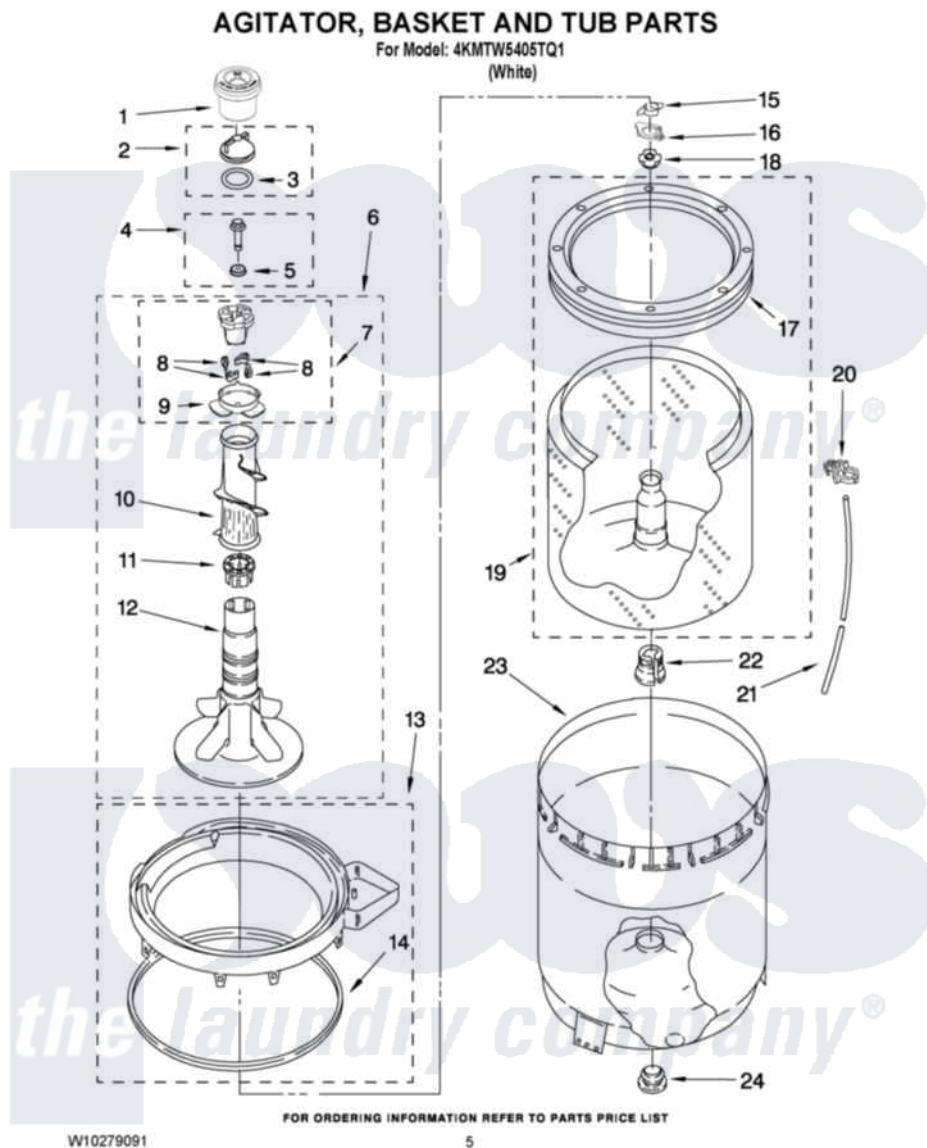

Maytag 4KMTW5405TQ1 03 - AGITATOR, BASKET AND TUB PARTS

Maytag Residential Maytag 4KMTW5405TQ1 Washer Parts Parts Diagram 03 - AGITATOR, BASKET AND TUB PARTS

[Click on the part number to view part](#)

Item	Original Part Number	Replaced By	Status	Part Description
1	8565968			Dispenser, Fabric Softener
2	3354733	W10074580		Cap, Barrier
3	W10072840			Fabric Softener
4	358237			Screw And Washer
5	3949550			Washer
6	W10093672			Agitator
7	3363663	285811		Cam-Agitator
8	3366877	80040		Dog-Agitator
9	3363661			Bearing, Driven Cam
10	3349019			Auger, Agitator
11	3350389	285587		Washer
12	W10110020			Agitator
13	8528150	W10445870		Ring-Tub
14	3976308			Gasket, Tub Ring
15	3354845			Clip, Agitator
16	8543666			Washer, Agitator

17	387240		Ring, Balance
18	21366		Nut, Spanner
19	8526016	W10389328	Clothes Container, Assembly
20	2219077		Clip, Pressure Switch Hose
21	3347780	353244	Hose, Pressure Switch
22	389140		Tub Block, Basket Drive
23	63849		Strain Relief, Power Cord
24	383727		Gasket, Centerpodt