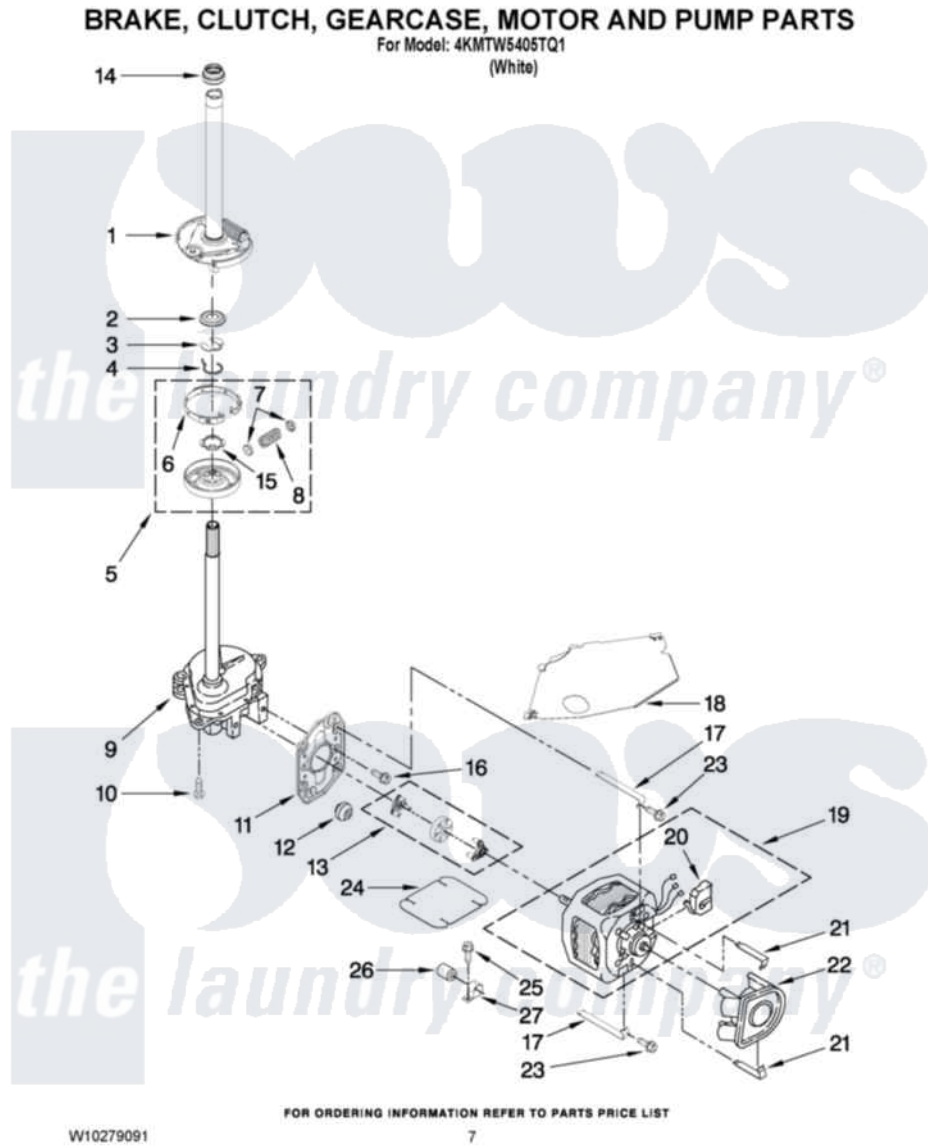

Maytag 4KMTW5405TQ1 04 - BRAKE, CLUTCH, GEARCASE, MOTOR AND PUMP PARTS

Maytag Residential Maytag 4KMTW5405TQ1 Washer Parts Parts Diagram 04 - BRAKE, CLUTCH, GEARCASE, MOTOR AND PUMP PARTS
Click on the part number to view part

Item	Original Part Number	Replaced By	Status	Part Description
1	388952	285792		Basketdrive
2	63292			Washer, Spin Tube Thrust
3	62697	W10080230		Ring, Spin Tube Support
4	63283	285353		Ring
5	3951311	285785		Clutch
6	3951308	285790		Lining
7	62646			Cap, Clutch Spring
8	3946792			Spring And Damper Assembly
9	3360630	3360629		Gearcase
10	3357334	3400516		Screw Anti-Rattle
11	62611			Plate, Motor Mount To Gearcase
12	62691			Grommet, Motor
13	3978849	285852A		Coupling
14	8577374			Seal, Centerpost

15	3355454		Clip, Main Drive
16	3400516		Screw Anti-Rattle
17	W10086010		Retainer, Motor
18	3362089		Shield, Tub To Motor
19	3353846		Motor, Main Drive
20	8529896		Switch, Main Drive Motor
21	8546127		Retainer, Pump
22	3363394		Pump
23	3387485	273556	Screw, 10-16 X 5/8
24	3946532		Shield, Motor
25	62863	3390631	Screw, 10-16 X 3/8
26	8572717		Capacitor, Motor Start
27	3949496		Clamp, Capacitor