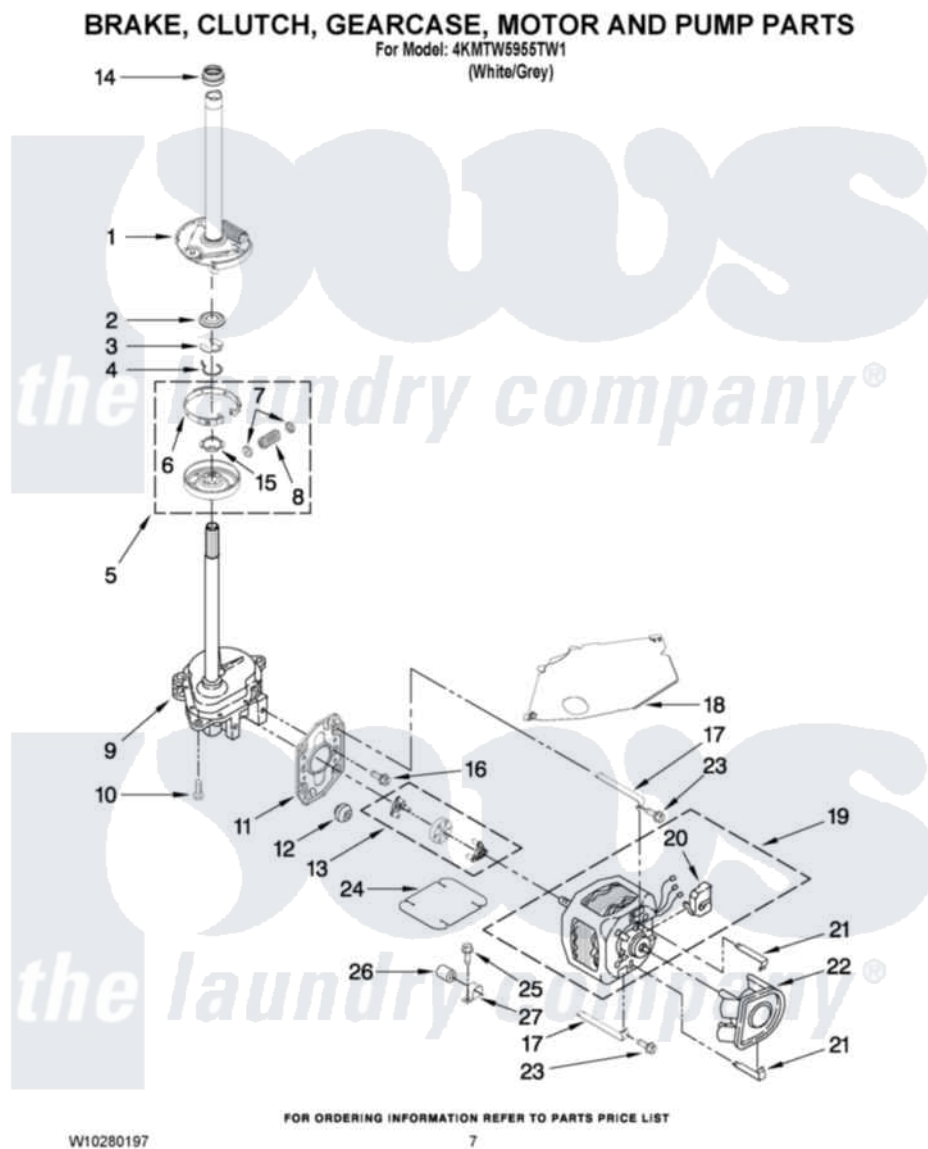

# Maytag 4KMTW5955TW1 04 - BRAKE, CLUTCH, GEARCASE, MOTOR AND PUMP PARTS

Maytag Residential Maytag 4KMTW5955TW1 Washer Parts Parts Diagram 04 - BRAKE, CLUTCH, GEARCASE, MOTOR AND PUMP PARTS  
Click on the part number to view part

Item	Original Part Number	Replaced By	Status	Part Description
1	388952	<a href="#">285792</a>		Basketdrive
2	<a href="#">63292</a>			Washer, Spin Tube Thrust
3	62697	<a href="#">W10080230</a>		Ring, Spin Tube Support
4	63283	<a href="#">285353</a>		Ring
5	3951311	<a href="#">285785</a>		Clutch
6	3951308	<a href="#">285790</a>		Lining
7	<a href="#">62646</a>			Cap, Clutch Spring
8	<a href="#">3946792</a>			Spring And Damper Assembly
9	3360630	<a href="#">3360629</a>		Gearcase
10	3357334	<a href="#">3400516</a>		Screw Anti-Rattle
11	<a href="#">62611</a>			Plate, Motor Mount To Gearcase
12	<a href="#">62691</a>			Grommet, Motor
13	3978849	<a href="#">285852A</a>		Coupling
14	<a href="#">8577374</a>			Seal, Centerpost

15	<a href="#">3355454</a>		Clip, Main Drive
16	<a href="#">3400516</a>		Screw Anti-Rattle
17	<a href="#">W10086010</a>		Retainer, Motor
18	<a href="#">3362089</a>		Shield, Tub To Motor
19	<a href="#">3353846</a>		Motor, Main Drive
20	<a href="#">8529896</a>		Switch, Main Drive Motor
21	<a href="#">8546127</a>		Retainer, Pump
22	<a href="#">3363394</a>		Pump
23	3387485	<a href="#">273556</a>	Screw, 10-16 X 5/8
24	<a href="#">3946532</a>		Shield, Motor
25	62863	<a href="#">3390631</a>	Screw, 10-16 X 3/8
26	<a href="#">8572717</a>		Capacitor, Motor Start
27	<a href="#">3949496</a>		Clamp, Capacitor