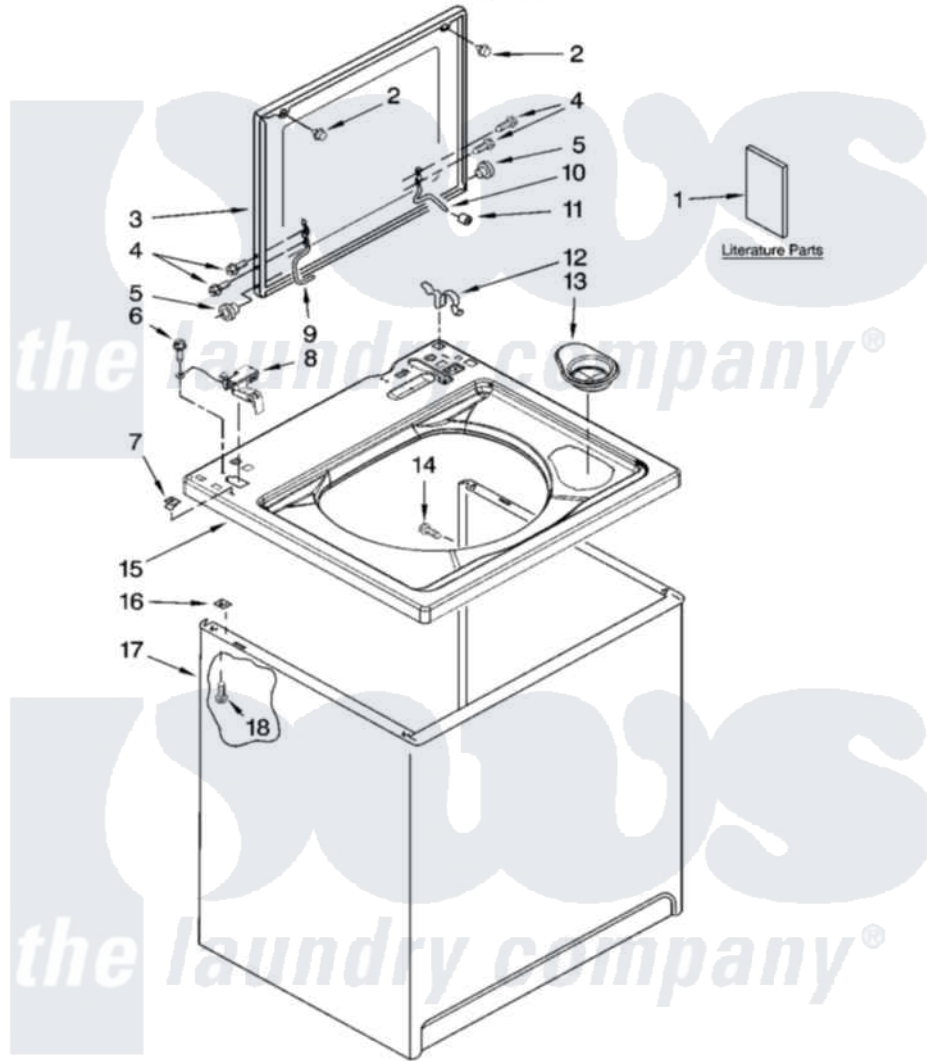

Maytag 4KNTW5705TQ0 01 - TOP AND CABINET PARTS

Amana

TOP AND CABINET PARTS

For Model: 4KNTW5705TQ0
(White)

AUTOMATIC
WASHER

6-07 Litho in U.S.A. (drd)

1

Part No. W10128843 Rev. B

Maytag [Residential Maytag 4KNTW5705TQ0 Washer Parts](#) Parts Diagram 01 - TOP AND CABINET PARTS
Click on the part number to view part

Item	Original Part Number	Replaced By	Status	Part Description
1	W10096749		Not Available	Installation Instructions (English/Korean)
"	W10117881		Not Available	Installation Instructions (Arabic)
"	W10117886		Not Available	Use & Care Guide (English)
"	W10117887		Not Available	Use & Care Guide (Arabic)
"	W10117892		Not Available	Feature Sheet (English)
"	W10117893		Not Available	Feature Sheet (Arabic)
"	W10111400		Not Available	Wiring Diagram
2	9724509			Bumper, Lid
3	W10093686	W10193861		Lid
4	W10119828			Screw, Lid Hinge Mounting
5	8319539			Bearing, Lid Hinge
6	3351614			Screw, Gearcase Cover Mounting
7	357213			Nut, Push-In
8	8318084			Switch, Lid

9	8559336	W10225136	Hinge 7 Pad Assembly
10	54583		Hinge, Lid
11	19119		Bumper, Lid Hinge
12	62780		Clip, Top And Cabinet And Rear Panel
13	8566266		Dispenser, Bleach
14	3357011	308685	Side Trim)
15	8543451	8543447	Top
16	62750		Spacer, Cabinet To Top (4)
17	63424		Cabinet
18	3390631		Screw, 10-16 X 3/8