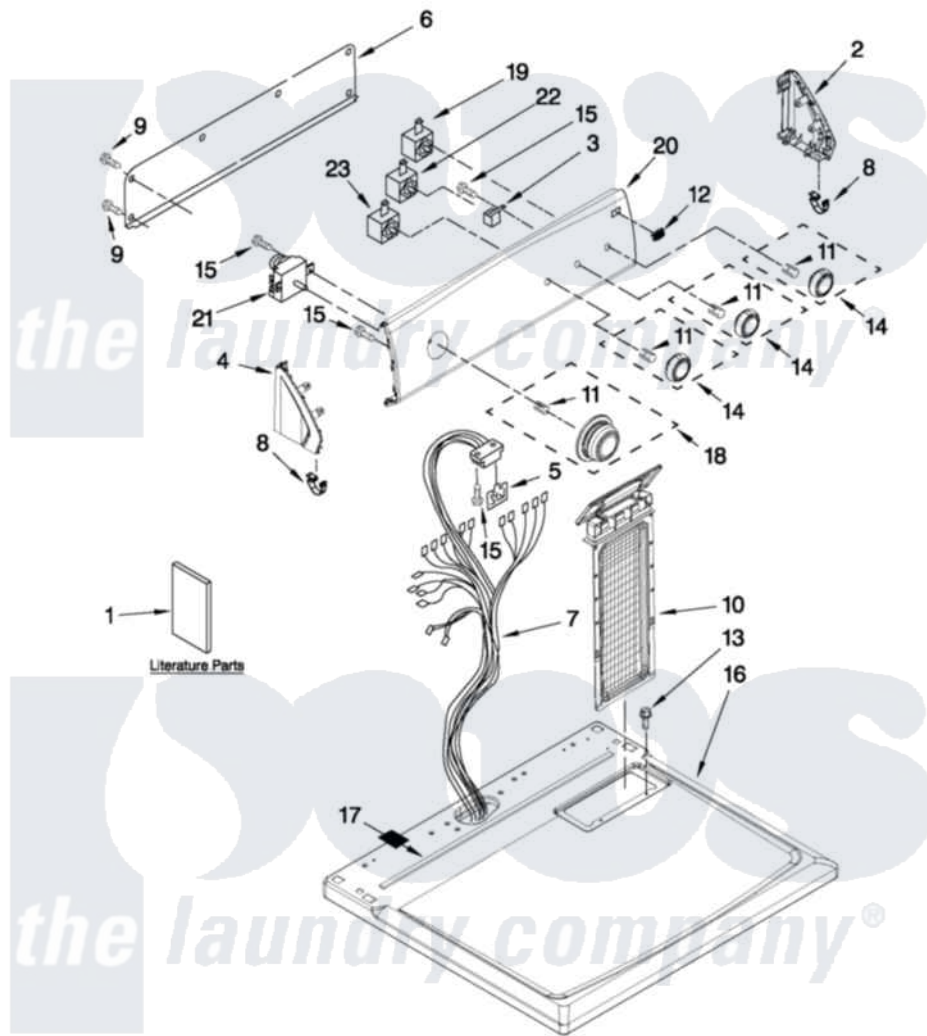

Maytag 7MMGDC300YW0 01 - TOP AND CONSOLE PARTS

MAYTAG

TOP AND CONSOLE PARTS

29" GAS DRYER

For Model: 7MMGDC300YW0
(White/Grey)

1
Literature Parts

FOR ORDERING INFORMATION REFER TO PARTS PRICE LIST

2-11 Litho in U.S.A.(LT)(bay)

1

Part No. W10399126 Rev. A

Maytag [Residential Maytag 7MMGDC300YW0 Dryer Parts](#) Parts Diagram 01 - TOP AND CONSOLE PARTS

[Click on the part number to view part](#)

Item	Original Part Number	Replaced By	Status	Part Description
1	W10368976		Not Available	USE & CARE GUIDE
"	W10329763		Not Available	INSTRUCTIONS, INSTALLATION
"	W10337814		Not Available	WIRING DIAGRAM
2	W10251355			Cap, End
3	694419			Mini-Buzzer
4	W10251358			Cap, End
5	8558178			Control, Electronic
6	8274261			Do-It-Yourself Repair Manuals
7	W10328032			Harness, Wiring
8	8312709			Clip-Console
9	693995			Screw, Hex Head
10	8565972			Screen, Lint
11	8536939			Clip, Knob
12	W10199708			Badge, Maytag
13	688983	487240		Screw, For Mtg. Service Capacitor

14	W10327523		Knob, Controls
15	3348629	90767	Screw, 8A X 3/8 HeX Washer Head Tapping
16	W10225059		Top And Seal Assembly
17	W10316616		Foam Seal Top
18	W10327522		Knob, Timer Assembly
19	W10117655		Switch, Push-To-Start
20	W10354027		Console Panel And Bracket Assembly
21	W10337521		Timer Assembly
22	3399639		Switch, Rotary Temperature
23	3405156		Switch, Rotary