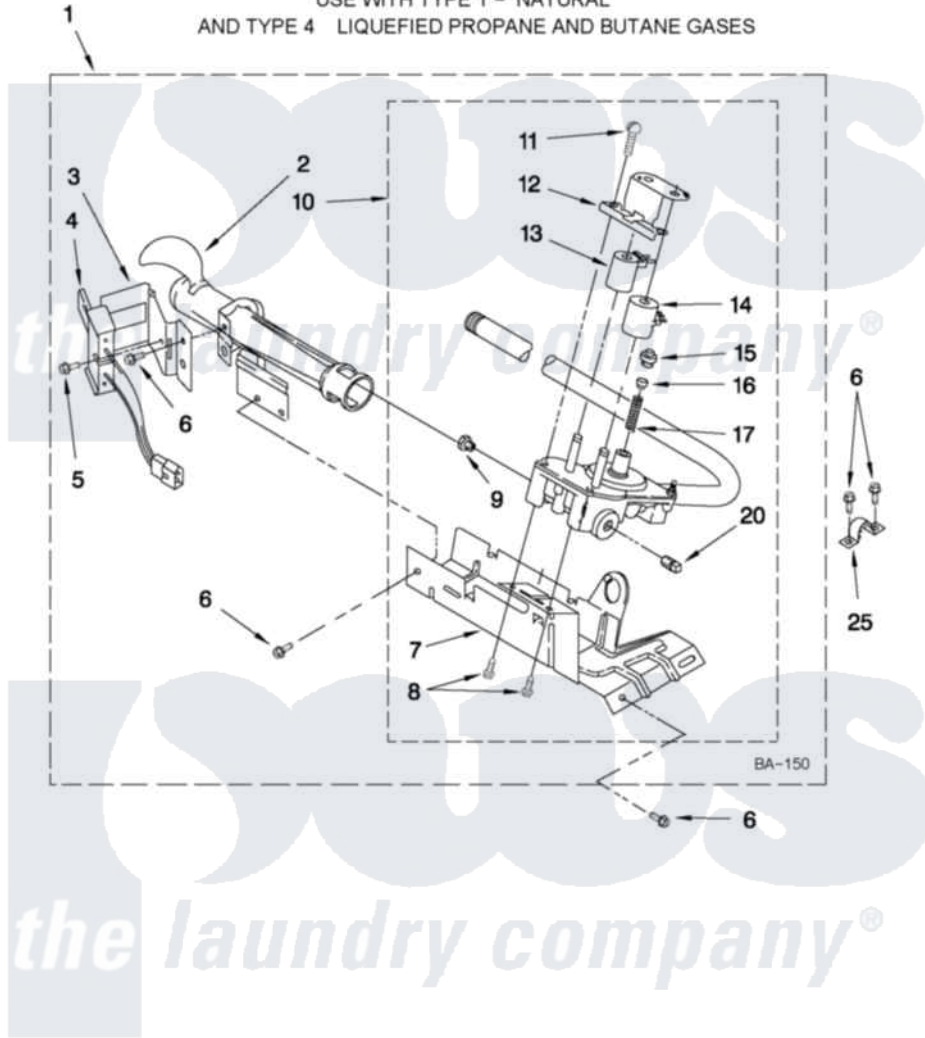

Maytag 7MMGDC300YW0 04 - 8318272 BURNER ASSEMBLY

8318272 BURNER ASSEMBLY

For Model: 7MMGDC300YW0
(White/Grey)

USE WITH TYPE 1 - NATURAL
AND TYPE 4 LIQUEFIED PROPANE AND BUTANE GASES

FOR ORDERING INFORMATION REFER TO PARTS PRICE LIST

W10399126

7

Maytag [Residential Maytag 7MMGDC300YW0 Dryer Parts](#) Parts Diagram 04 - 8318272 BURNER ASSEMBLY
Click on the part number to view part

Item	Original Part Number	Replaced By	Status	Part Description
1	8318272	W10465748		Burner-Gas
2	688617	693140		Burner
3	694298			Bracket, Ignitor
4	686590	279311		Ignitor
5	3393909			Screw, 8-32 X 7/8
6	343641	681414		Screw, 10AB X 1/2
7	693986			Base, Burner
8	3387057			Screw, 10-16 X 1/2 Orifice, Burner
9	234826			Orifice, Burner Type 1
"	229742			Orifice, Burner
"	234868			Orifice, Burner
10	8318277	W10337269		Valve-Gas
11	694421			Screw, Bracket Mounting
12	694538			Bracket, Shunt
13	694540			Coil, 60 Hz
14	694539			Coil, 60 Hz