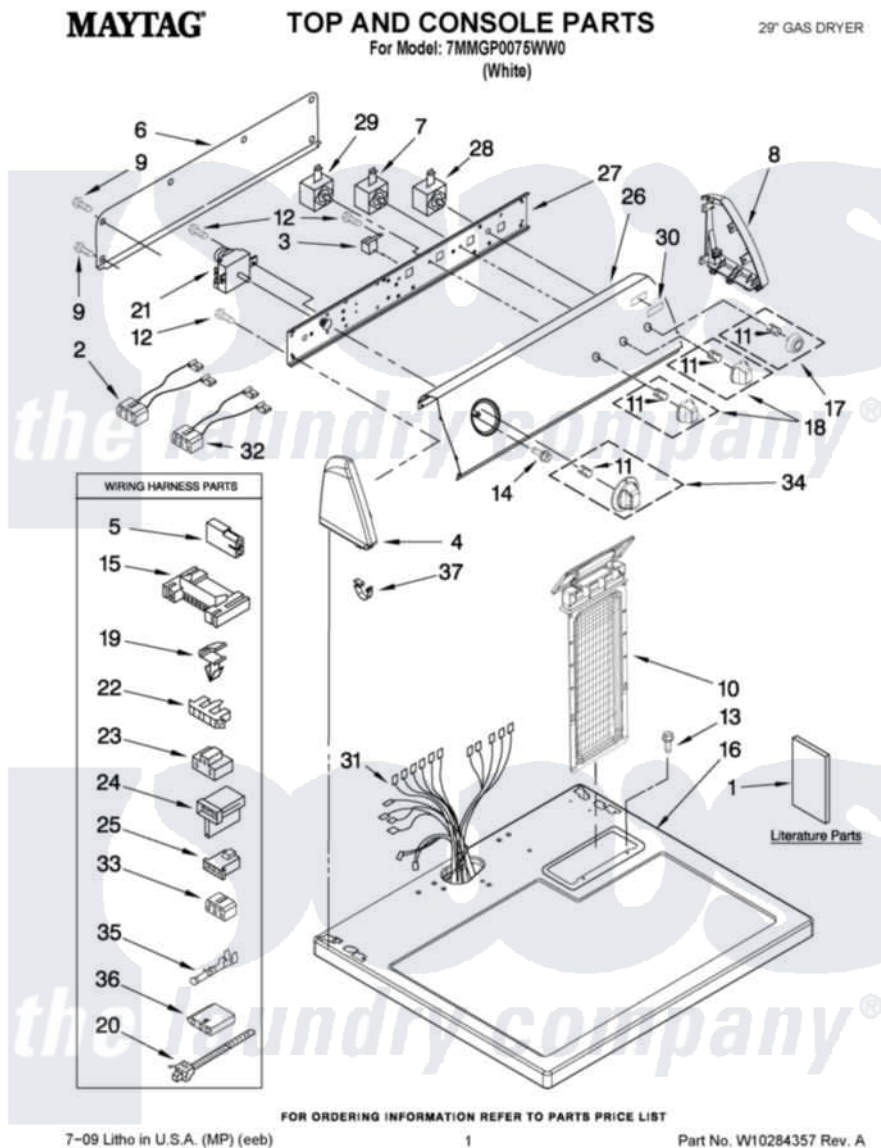

Maytag 7MMGP0075WW0 01 - TOP AND CONSOLE PARTS

Maytag Residential Maytag 7MMGP0075WW0 Dryer Parts Parts Diagram 01 - TOP AND CONSOLE PARTS
 Click on the part number to view part

Item	Original Part Number	Replaced By	Status	Part Description
1	W10118198		Not Available	Instructions, Installation
"	8578217		Not Available	Wiring Diagram
"	W10246604		Not Available	SHEET, CYCLE FEATURE
2	3401695			Wire, Jumper Buzzer
3	694419			Mini-Buzzer
4	8559502			Cap, End
5	717252			Receptacle, Terminal
6	8274261			Do-It-Yourself Repair Manuals
7	3399639			Switch, Rotary Temperature
8	8559501			Cap, End
9	693995			Screw, Hex Head
10	8559787			Screen, Lint
11	8536939			Clip, Knob
12	8533971	90767		Screw, 8A X 3/8 HeX Washer Head Tapping
13	688983	487240		Screw, For Mtg. Service Capacitor

14	8533951	3400859	Screw, Grounding
15	3395683		Receptacle, Multi-Terminal
16	8559800	8563663	Top
17	3956790		Knob, Push-To-Start
18	3956788		Knob, Control
19	3394427		Clip-Harness
20	3391249		Cable Tie, Push Mount
21	8299765		Timer Assembly
22	3397269		Connector, Timer
23	3401144		Connector
24	3403499		Connector, 2-Position
25	3403498		Connector, 3-Position
26	W10244064		Panel Control
27	8559772		Bracket, Control
28	3398094		Switch, Push To Start
29	3405152		Switch, Wrinkle Shield
30	W10153170		Medallion Cabinet
31	8299878		Harness, Wiring
32	3396029	8539893	Wire, Jumper
33	3347243		Block, Disconnect
34	8571409		Timer Knob Assembly
35	94614		Terminal
36	3936144		Do-It-Yourself Repair Manuals
37	8312709		Clip-Console