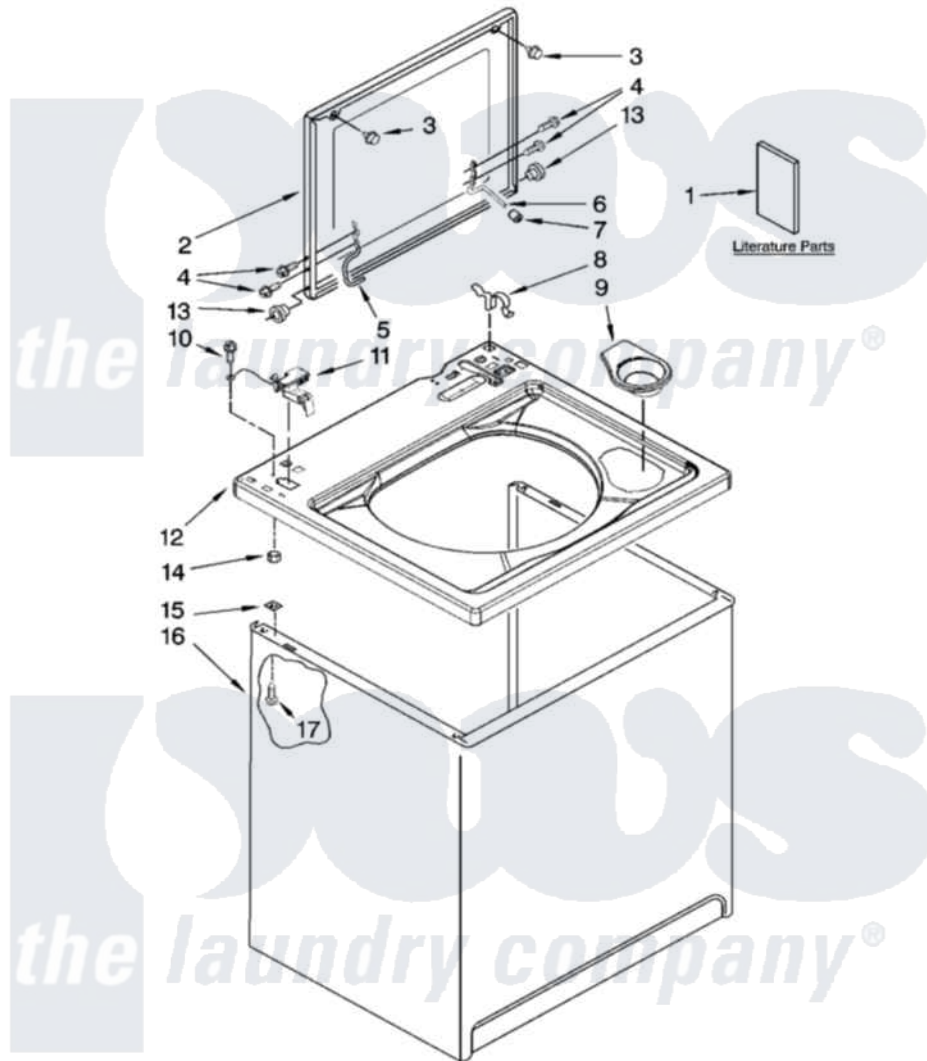

Maytag 7MMPM0060VM1 01 - TOP AND CABINET PARTS

MAYTAG

TOP AND CABINET PARTS

For Model: 7MMPM0060VM1
(White/Metallic)

AUTOMATIC
WASHER

1-09 Litho in U.S.A. (drd)(bay)

1

Part No. W10247078 Rev. A

[Maytag Residential Maytag 7MMPM0060VM1 Washer Parts](#) Parts Diagram 01 - TOP AND CABINET PARTS

[Click on the part number to view part](#)

Item	Original Part Number	Replaced By	Status	Part Description
1	W10155421		Not Available	Feature Sheet
"	W10155456		Not Available	Use & Care Guide
"	W10155424		Not Available	Energy Guide (Mexico)
"	W10224765		Not Available	Wiring Diagram
2	W10172707	W10155391		Lid
3	9724509			Bumper, Lid
4	W10119828			Screw, Lid Hinge Mounting
5	W10225136			Hinge 7 Pad Assembly
6	54583			Hinge, Lid
7	19119			Bumper, Lid Hinge
8	62780			Clip, Top And Cabinet And Rear Panel
9	8565967			Dispenser, Bleach
10	3351614			Screw, Gearcase Cover Mounting
11	8318084			Switch, Lid
12	8543488			Top

13	8319539		Bearing, Lid Hinge
14	8533959	680762	Nut
15	62750		Spacer, Cabinet To Top (4)
16	63424		Cabinet
17	3390631		Screw, 10-16 X 3/8