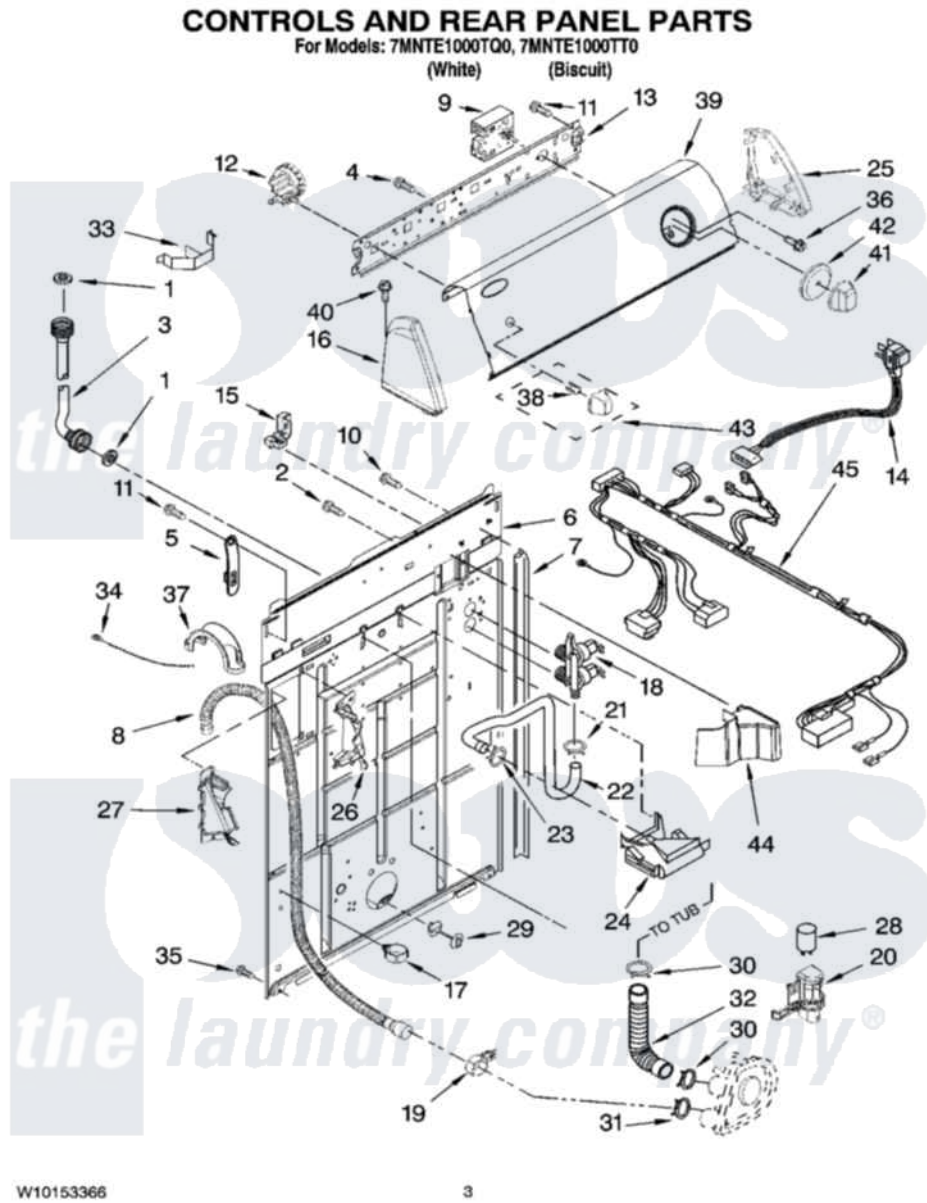

# Maytag 7MNTTE1000TQ0 02 - CONTROLS AND REAR PANEL PARTS

Maytag Residential Maytag 7MNTTE1000TQ0 Washer Parts Parts Diagram 02 - CONTROLS AND REAR PANEL PARTS  
Click on the part number to view part

Item	Original Part Number	Replaced By	Status	Part Description
1	3976300	<a href="#">16123</a>		Washer Inlet-Hose Miscellaneous Parts Must be Ordered Separately.
2	<a href="#">9740848</a>			Screw, Mixing Valve Mounting
3	8571377	<a href="#">89503</a>		Hose-Inlet
"	8571378	<a href="#">89503</a>		Hose-Inlet
4	<a href="#">3400073</a>			Screw, Ground
5	<a href="#">8568314</a>			Strap, Console
6	<a href="#">8318015</a>			Panel, Rear
7	<a href="#">62747</a>			Pad, Rear Panel
8	W10122138	<a href="#">W10096921</a>		Drain Hose Assembly
9	<a href="#">3951166</a>			Timer, Control
10	<a href="#">3351614</a>			Screw, Gearcase Cover Mounting
11	<a href="#">90767</a>			Screw, 8A X 3/8 HeX Washer Head Tapping
12	8577846	<a href="#">W10339333</a>		Switch-WL
13	<a href="#">3948608</a>			Bracket, Control