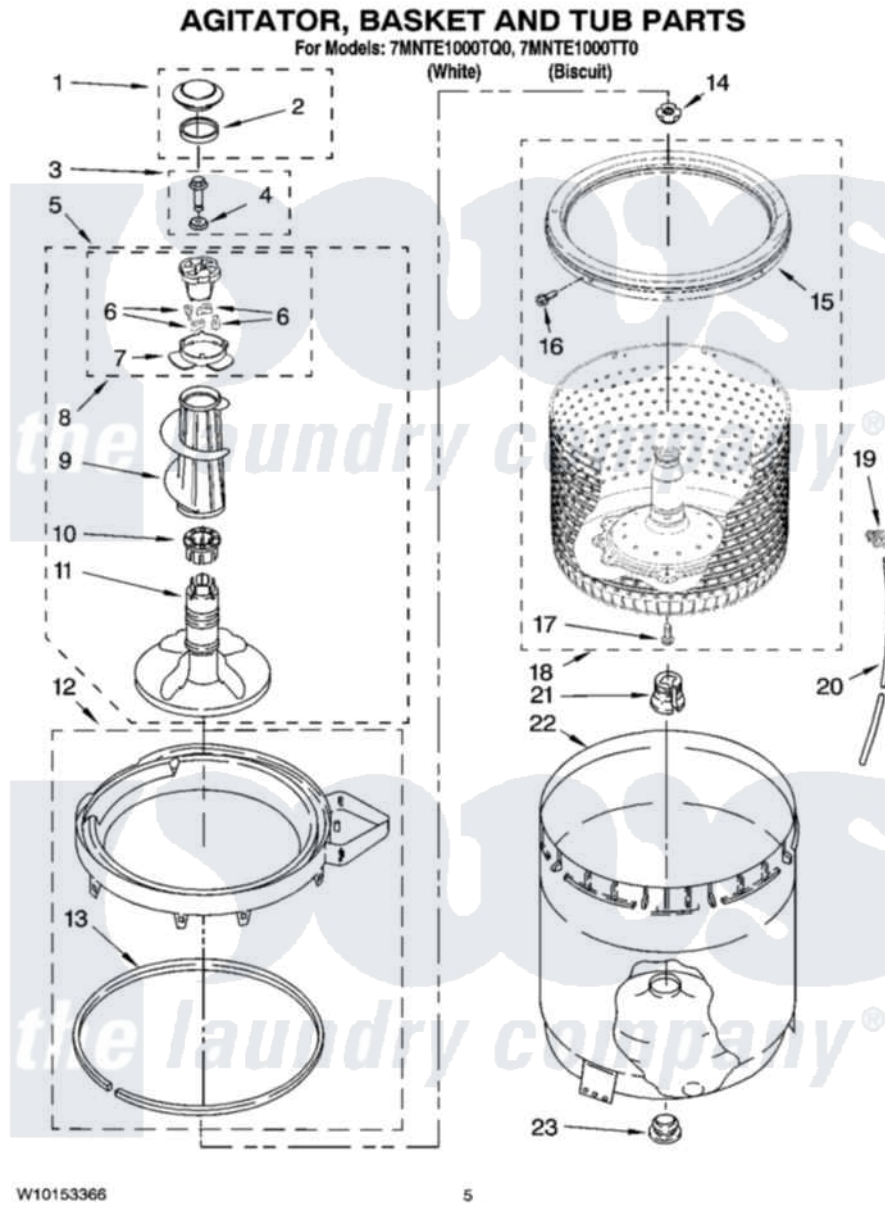

# Maytag 7MNTE1000TT0 03 - AGITATOR, BASKET AND TUB PARTS

W10153366

5

Maytag [Residential Maytag 7MNTE1000TT0 Washer Parts](#) Parts Diagram 03 - AGITATOR, BASKET AND TUB PARTS

Click on the part number to view part

Item	Original Part Number	Replaced By	Status	Part Description
1	63973	<a href="#">3362061</a>		Cap
2	<a href="#">358912</a>			Seal, Agitator Cap
3	<a href="#">358237</a>			Screw And Washer
4	<a href="#">3949550</a>			Washer
5	<a href="#">W10110755</a>			Agitator
6	3366877	<a href="#">80040</a>		Dog-Agitator
7	<a href="#">3363661</a>			Bearing, Driven Cam
8	3363662	<a href="#">285748</a>		Cam-Agitator
9	389141	<a href="#">3360824</a>		Auger, Agitator
10	3350389	<a href="#">285587</a>		Washer
11	<a href="#">W10093670</a>			Agitator
12	8528150	<a href="#">W10445870</a>		Ring-Tub
13	<a href="#">3976308</a>			Gasket, Tub Ring
14	<a href="#">21366</a>			Nut, Spanner
15	<a href="#">W10116946</a>			Balance Ring
16	<a href="#">W10112540</a>			Screw, Balance Ring

17	<a href="#">W10112537</a>		Screw, Adapter Assembly
18	<a href="#">W10042080</a>		Basket And Balance Ring
19	<a href="#">2219077</a>		Clip, Pressure Switch Hose
20	3347780	<a href="#">353244</a>	Hose, Pressure Switch
21	<a href="#">389140</a>		Tub Block, Basket Drive
22	<a href="#">63849</a>		Strain Relief, Power Cord
23	<a href="#">383727</a>		Gasket, Centerpodt