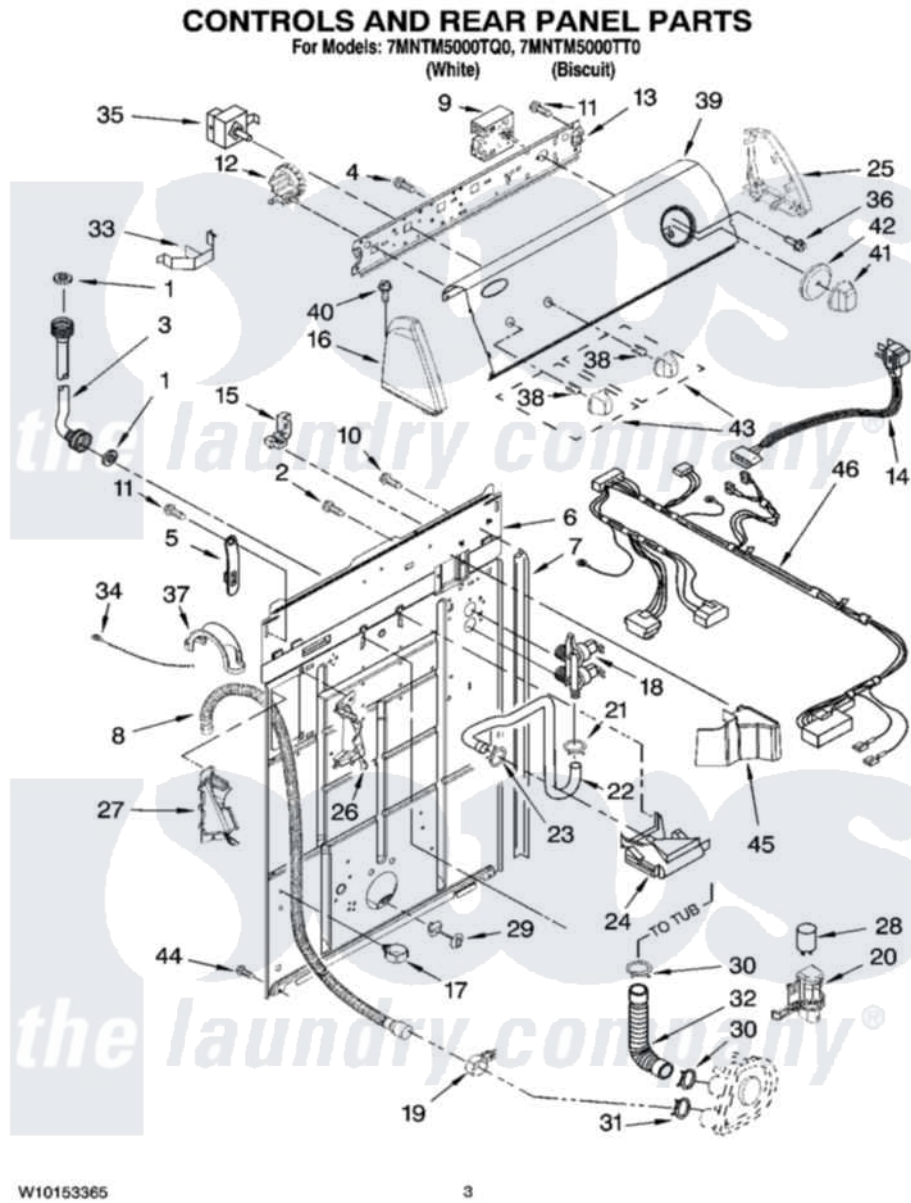

Maytag 7MNTM5000TQ0 02 - CONTROLS AND REAR PANEL PARTS

Maytag Residential Maytag 7MNTM5000TQ0 Washer Parts Parts Diagram 02 - CONTROLS AND REAR PANEL PARTS
Click on the part number to view part

Item	Original Part Number	Replaced By	Status	Part Description
1	3976300	16123		Washer Inlet-Hose Miscellaneous Parts Must be Ordered Separately.
2	9740848			Screw, Mixing Valve Mounting
3	8571377	89503		Hose-Inlet
"	8571378	89503		Hose-Inlet
4	3400073			Screw, Ground
5	8568314			Strap, Console
6	8318015			Panel, Rear
7	62747			Pad, Rear Panel
8	W10122138	W10096921		Drain Hose Assembly
9	3953146			Timer, Control
10	3351614			Screw, Gearcase Cover Mounting
11	90767			Screw, 8A X 3/8 HeX Washer Head Tapping
12	8577845	W10339334		Switch-WL
13	3948608			Bracket, Control

14	W10115689		Cord, Power
15	3952821	285777	Relief-Str
16	8271369	279962	Endcap
"	8314852		Cap, End
17	8541667		Clamp, Hose
18	3952164	285805	Valve-Inlet
19	8541668		Clamp, Hose
20	8318046		Clip, Capacitor
21	301958	596669	Clamp, Manifold
22	8541607	3357328	Hose, Vacuum Break
23	370450	596669	Clamp, Manifold
24	387606	3360977	Break-Vac
25	8271363	279962	Endcap
"	8314851		Cap, End
26	8541669		Bucket, Drain Hose
27	8541658		Bucket, Drain Hose
28	8572717		Capacitor, Motor Start
29	8519200		Support, Rear Panel
30	3363366	616099	Clamp
31	8317496	285655	Clamp, Hose
32	3951449	285871	Hose
33	8055003		Clip, Harness And Pressure Switch
34	3347868	W10339879	Tie, Cable
35	661612	W10168256	Switch, Water Temperature
36	3400818		Screw, Timer Mounting
37	8577378		U-Bend, Drain Hose
38	8536939		Clip, Knob
39	W10115425		Panel, Console
"	W10115426		Panel, Console
40	388326		Screw, 8-18 X 1.25
41	W10110045		Knob, Timer
"	W10112605		Knob, Timer
42	W10110046		Dial, Timer
"	W10112606		Dial, Timer
43	W10110047		Knob, Control
"	W10112607		Knob, Control
44	62863	3390631	Screw, 10-16 X 3/8
45	8314879		Shield, Inlet Valve
46	W10151491		Wiring Harness