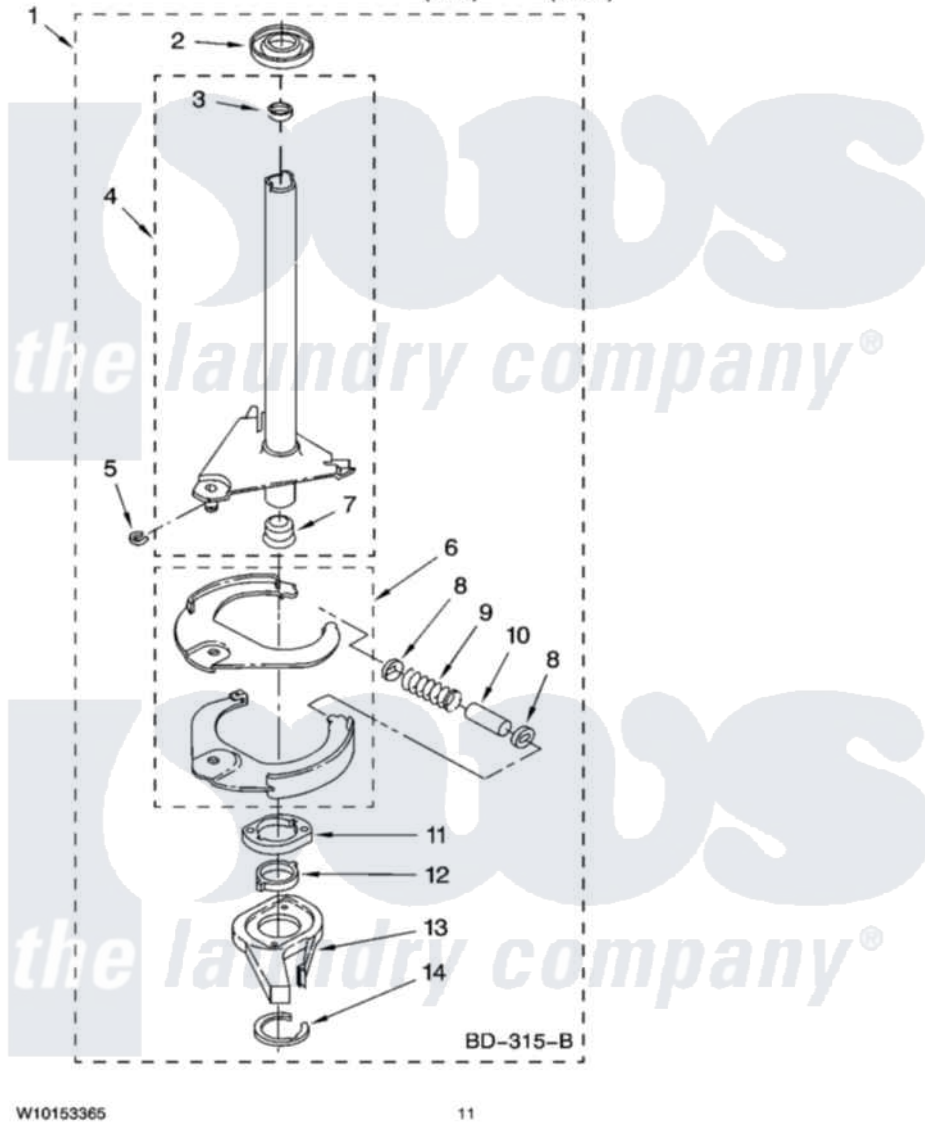

# Maytag 7MNTM5000TQ0 07 - BRAKE AND DRIVE TUBE PARTS

## BRAKE AND DRIVE TUBE PARTS

For Models: 7MNTM5000TQ0 (White) 7MNTM5000TT0 (Biscuit)

W10153365

11

Maytag [Residential Maytag 7MNTM5000TQ0 Washer Parts](#) Parts Diagram 07 - BRAKE AND DRIVE TUBE PARTS

Click on the part number to view part

Item	Original Part Number	Replaced By	Status	Part Description
1	388952	<a href="#">285792</a>		Basketdrive
2	<a href="#">62658</a>			Ring, Thrust
3	<a href="#">356427</a>			Seal, Spin Pinion
4	64027	<a href="#">64208</a>		Tube-Spin
5	64035	<a href="#">W10083190</a>		Ring, Retaining
6	64232	<a href="#">285438</a>		Shoe-Brake
7	62703	<a href="#">8546462</a>		"T" Bearing, Spin Tube
8	3353956	<a href="#">285658</a>		Sleeve
9	387806		Not Available	Spring, Brake
10	3355360	<a href="#">285658</a>		Sleeve
11	661516	<a href="#">8546461</a>		Cam, Brake Release
12	<a href="#">63022</a>			Sleeve, Cam
13	64194	<a href="#">285790</a>		Lining
14	90368	<a href="#">W10083200</a>		Ring, Retaining
NI			Not Available	
"	<a href="#">285208</a>			Lubricant