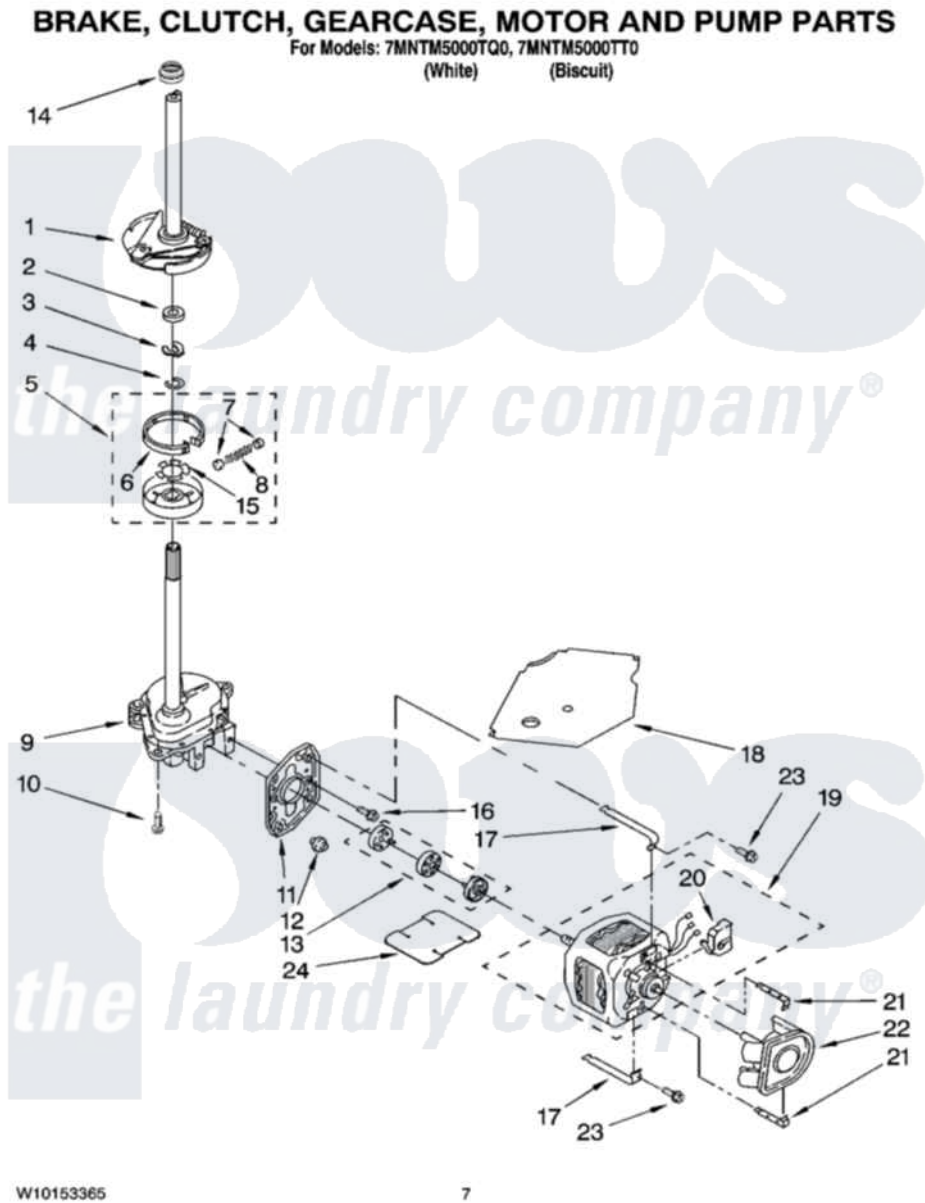

Maytag 7MNTM5000TT0 04 - BRAKE, CLUTCH, GEARCASE, MOTOR AND PUMP PARTS

Maytag [Residential Maytag 7MNTM5000TT0 Washer Parts](#) Parts Diagram 04 - BRAKE, CLUTCH, GEARCASE, MOTOR AND PUMP PARTS

[Click on the part number to view part](#)

Item	Original Part Number	Replaced By	Status	Part Description
1	388952	285792		Basketdrive
2	63292			Washer, Spin Tube Thrust
3	62697	W10080230		Ring, Spin Tube Support
4	63283	285353		Ring
5	3951311	285785		Clutch
6	3951308	285790		Lining
7	62646			Cap, Clutch Spring
8	3946792			Spring And Damper Assembly
9	8532118	3360629		Gearcase
10	3357334	3400516		Screw Anti-Rattle
11	62611			Plate, Motor Mount To Gearcase
12	62691			Grommet, Motor
13	3364003	285753A		Coupling
14	8577374			Seal, Centerpost

15	939962		Rivet
16	3400516		Screw Anti-Rattle
17	3349637	W10086010	Retainer, Motor
18	3362089		Shield, Tub To Motor
19	8528157	661600	Motor, Main Drive
20	3952056		Switch, Main Drive Motor
21	8546127		Retainer, Pump
22	3363394		Pump
23	3387485	273556	Screw, 10-16 X 5/8
24	8316060		Shield, Tub To Motor