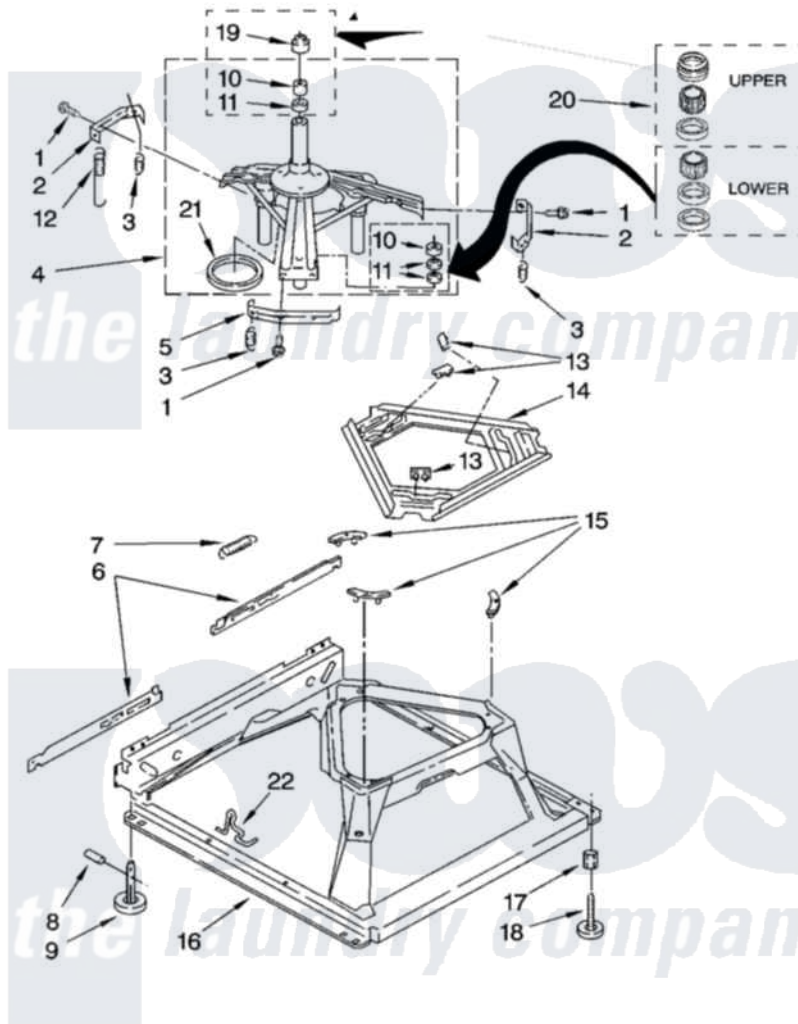

# Maytag 7MNTM5000TT0 05 - MACHINE BASE PARTS

## MACHINE BASE PARTS

For Models: 7MNTM5000TQ0, 7MNTM5000TT0  
(White) (Biscuit)

8

W10153365

Maytag Residential Maytag 7MNTM5000TT0 Washer Parts Parts Diagram 05 - MACHINE BASE PARTS  
Click on the part number to view part

Item	Original Part Number	Replaced By	Status	Part Description
1	<a href="#">3400076</a>			Screw, Bracket Mounting
2	<a href="#">64067</a>			Bracket, Spring Outer
3	<a href="#">63907</a>			Spring, Suspension
4	8575214	<a href="#">280184</a>		Support
5	<a href="#">64065</a>			Bracket, Spring Outer
6	<a href="#">63466</a>			Link, Leveling Mechanism
7	62597	<a href="#">8316845</a>		Spring
8	<a href="#">62837</a>			Pin, Knurled
9	62596	<a href="#">285244</a>		Feet-Leveling
10	<a href="#">8546455</a>			Bearing, Centerpost
11	357409	<a href="#">359449</a>		Seal, Agitator Shaft
12	388492	<a href="#">W10250667</a>		Spring, Counterweight
13	62568	<a href="#">285219</a>		Pad
14	<a href="#">3946509</a>			Plate, Suspension
15	3363660	<a href="#">285744</a>		Pad
16	3946512	<a href="#">285771</a>		Base

17	<a href="#">3359452</a>	Nut, Lock
18	<a href="#">W10001130</a>	Foot, Leveling
19	<a href="#">8577376</a>	Seal, Centerpost
20	<a href="#">285203</a>	Centerpost Bearing Kit
21	<a href="#">63134</a>	Ring, Sound Deadening
22	63806	<a href="#">W10145155</a> Retainer, Suspension Spring