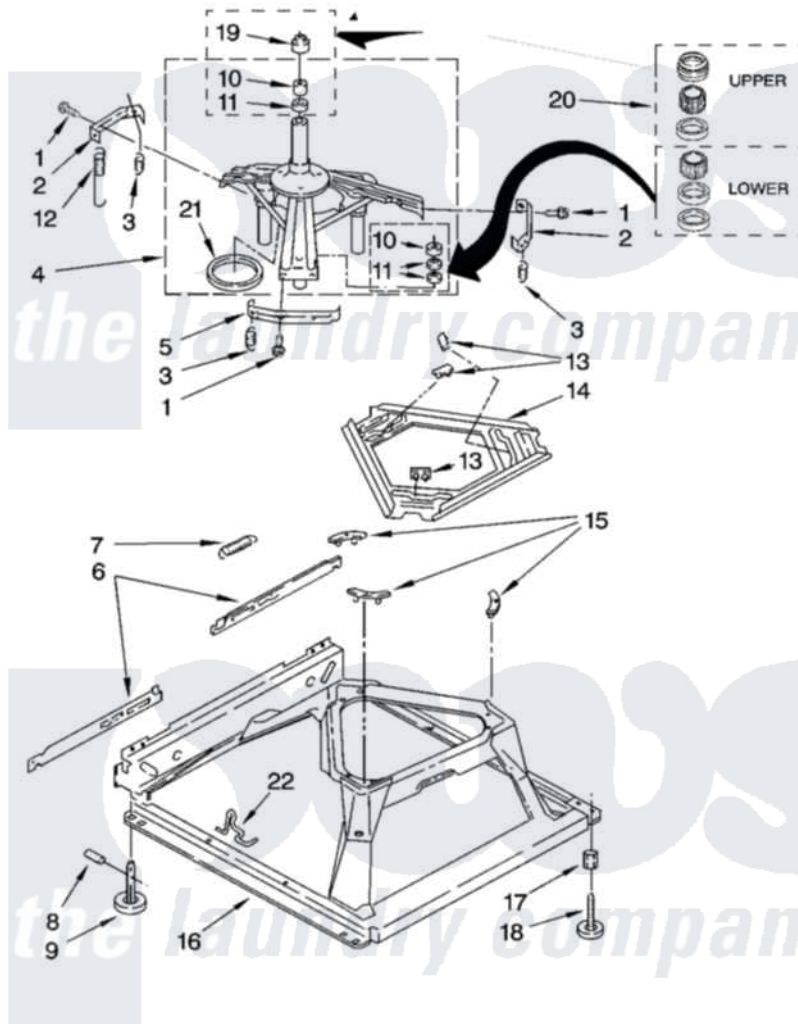

Maytag 7MNTM5100TQ0 05 - MACHINE BASE PARTS

MACHINE BASE PARTS

For Models: 7MNTM5100TQ0, 7MNTM5100TT0
(White) (Biscuit)

8

W10153364

Maytag [Residential Maytag 7MNTM5100TQ0 Washer Parts](#) Parts Diagram 05 - MACHINE BASE PARTS
Click on the part number to view part

Item	Original Part Number	Replaced By	Status	Part Description
1	3400076			Screw, Bracket Mounting
2	64067			Bracket, Spring Outer
3	63907			Spring, Suspension
4	8575214	280184		Support
5	64065			Bracket, Spring Outer
6	63466			Link, Leveling Mechanism
7	62597	8316845		Spring
8	62837			Pin, Knurled
9	62596	285244		Feet-Leveling
10	8546455			Bearing, Centerpost
11	357409	359449		Seal, Agitator Shaft
12	388492	W10250667		Spring, Counterweight
13	62568	285219		Pad
14	3946509			Plate, Suspension
15	3363660	285744		Pad
16	3946512	285771		Base

17	3359452	Nut, Lock
18	W10001130	Foot, Leveling
19	8577376	Seal, Centerpost
20	285203	Centerpost Bearing Kit
21	63134	Ring, Sound Deadening
22	63806	W10145155 Retainer, Suspension Spring