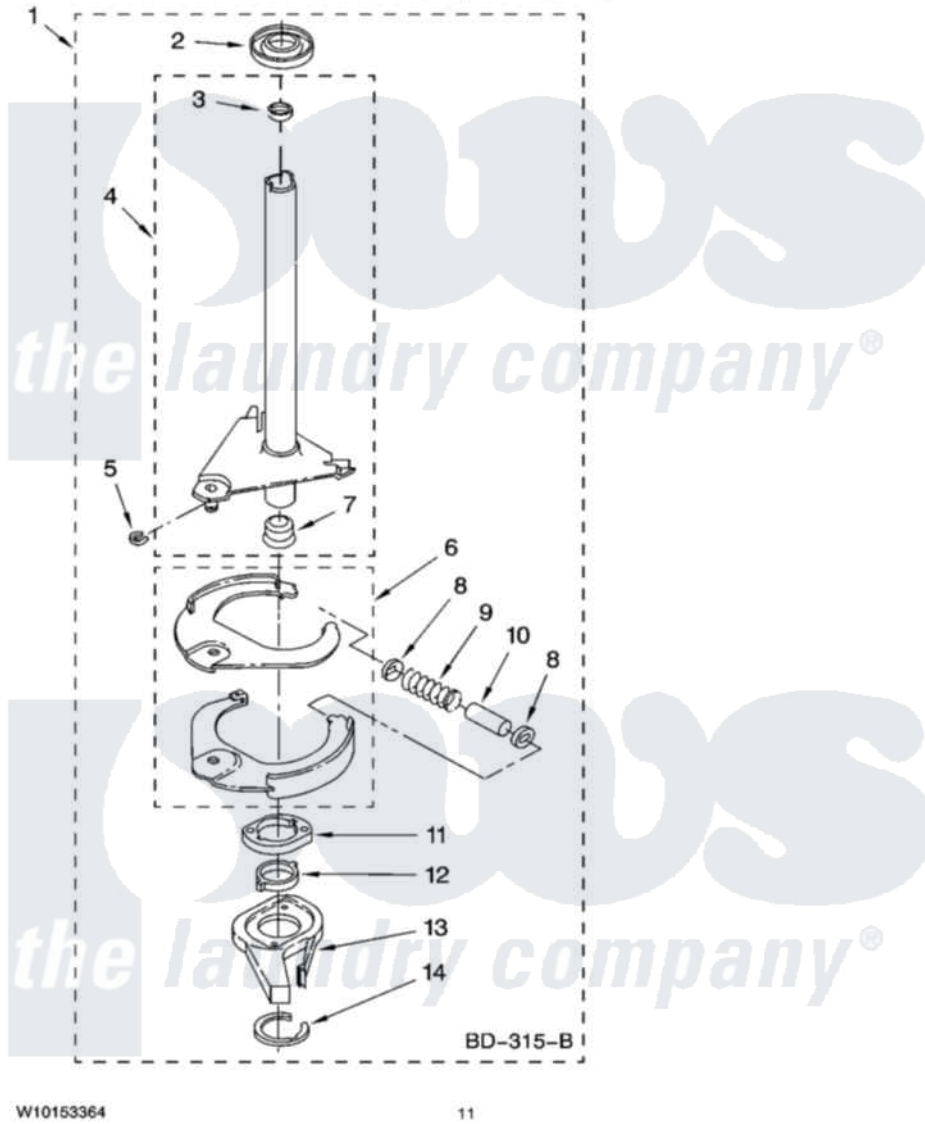

# Maytag 7MNTM5100TT0 07 - BRAKE AND DRIVE TUBE PARTS

## BRAKE AND DRIVE TUBE PARTS

For Models: 7MNTM5100TQ0, 7MNTM5100TT0  
(White) (Biscuit)

W10153364

11

Maytag [Residential Maytag 7MNTM5100TT0 Washer Parts](#) Parts Diagram 07 - BRAKE AND DRIVE TUBE PARTS

Click on the part number to view part

Item	Original Part Number	Replaced By	Status	Part Description
1	388952	<a href="#">285792</a>		Basketdrive
2	<a href="#">62658</a>			Ring, Thrust
3	<a href="#">356427</a>			Seal, Spin Pinion
4	64027	<a href="#">64208</a>		Tube-Spin
5	64035	<a href="#">W10083190</a>		Ring, Retaining
6	64232	<a href="#">285438</a>		Shoe-Brake
7	62703	<a href="#">8546462</a>		"T" Bearing, Spin Tube
8	3353956	<a href="#">285658</a>		Sleeve
9	387806		Not Available	Spring, Brake
10	3355360	<a href="#">285658</a>		Sleeve
11	661516	<a href="#">8546461</a>		Cam, Brake Release
12	<a href="#">63022</a>			Sleeve, Cam
13	64194	<a href="#">285790</a>		Lining
14	90368	<a href="#">W10083200</a>		Ring, Retaining
NI			Not Available	
"	<a href="#">285208</a>			Lubricant