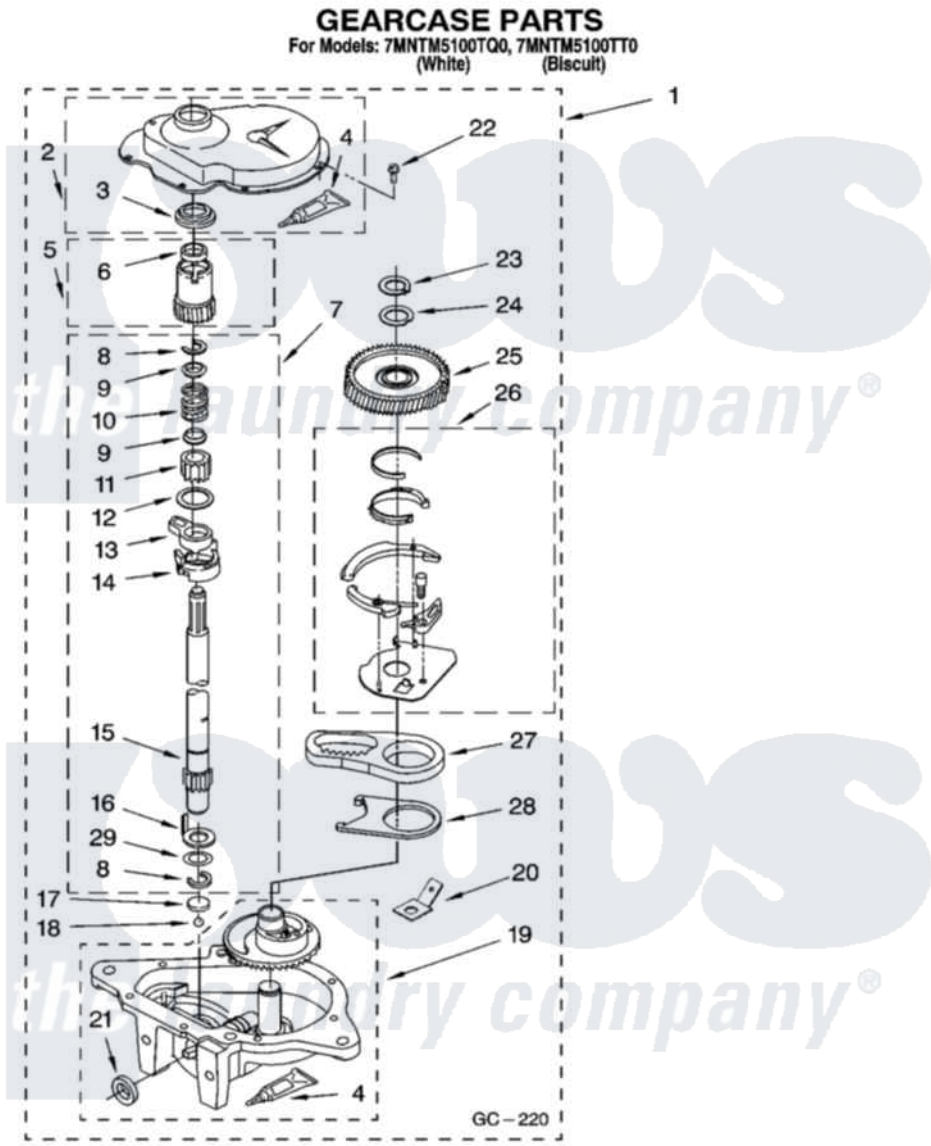

**Maytag 7MNTM5100TT0 08 - GEARCASE PARTS, OPTIONAL PARTS (NOT INCLUDED)**

Maytag Residential Maytag 7MNTM5100TT0 Washer Parts Parts Diagram 08 - GEARCASE PARTS, OPTIONAL PARTS (NOT INCLUDED)

Click on the part number to view part

Item	Original Part Number	Replaced By	Status	Part Description
1	8532118	<a href="#">3360629</a>		Gearcase
2	<a href="#">285202</a>			Cover, Gearcase
3	<a href="#">3349985</a>			Seal, Gearcase Cover
4	<a href="#">285195</a>			Sealer Sealer, Gasket
5	63320	<a href="#">285362</a>		Gear and Pinion
6	<a href="#">356427</a>			Seal, Spin Pinion
7	<a href="#">389387</a>			Shaft, Agitator
8	90369		Not Available	Ring, Retaining (2)
9	<a href="#">62677</a>			Retainer, Spring
10	<a href="#">62676</a>			Spring, Agitator
11	63273	<a href="#">285509</a>		Shaft, Agitator
12	<a href="#">62619</a>			Washer, Agitator Gear
13	62580	<a href="#">285206</a>		Cam-Agitator
14	62581	<a href="#">285206</a>		Cam-Agitator
15	<a href="#">285509</a>			Shaft, Agitator