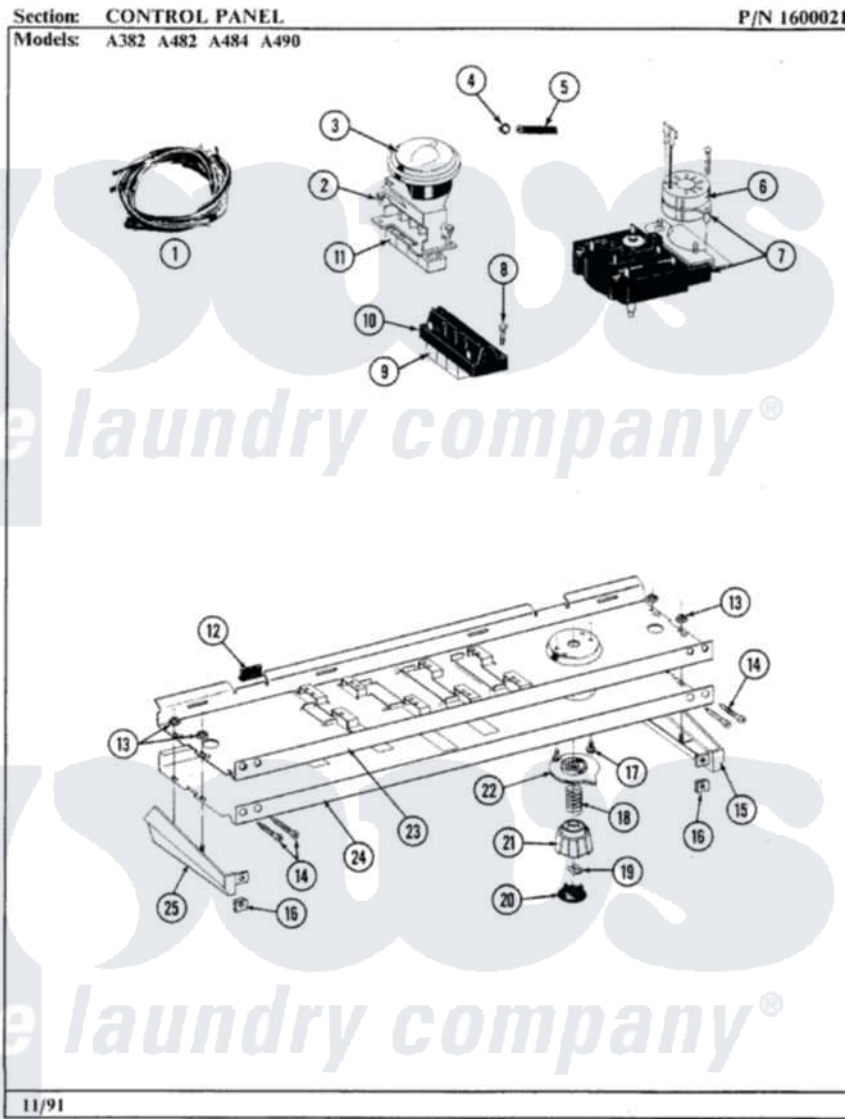

Maytag A382 04 - CONTROL PANEL

6

Maytag Residential Maytag A382 Washer Parts Parts Diagram 04 - CONTROL PANEL
 Click on the part number to view part

Item	Original Part Number	Replaced By	Status	Part Description
1	206239		Not Available	WIRE HARNESS
2	211168	W10139210		Screw, 8-18 X 5/16
3	206220		Not Available	WATER LEVEL SWITCH
4	410296	596669		Clamp, Manifold
5	212942	22001619		Tube, Water Level Switch
6	205410		Not Available	TIMER MOTOR 120-60
7	206686			Timer
8	213117	67006908		Screw, Ice Rack
9	215211			Button For Switch
10	206216			Water Temperature Switch
11	215213	214993		Button For Switch
"	215212			Button For Switch
12	214897			Pad, Control Panel
13	214872			Palnut, End Cap Note: Nut, Lamp Holder
14	210932			Screw, No.8 X 9/16 Ctsk Note: Screw, Inlet Duct

15	214816		End Cap F/Control Panel-RH
16	214894		Fastener, End Cap
17	213966	3400014	Screw
18	211065		Spring, Index Wheel
19	211605		Bezel, Timer Dial
20	215163	Not Available	CAP FOR KNOB
21	215162		Timer Knob
22	215161	22001571	Bezel, Timer Dial
23	214818		Back Up Plate
24	206572	Not Available	CONTROL PANEL
25	214815		End Cap F/Control Panel-LH