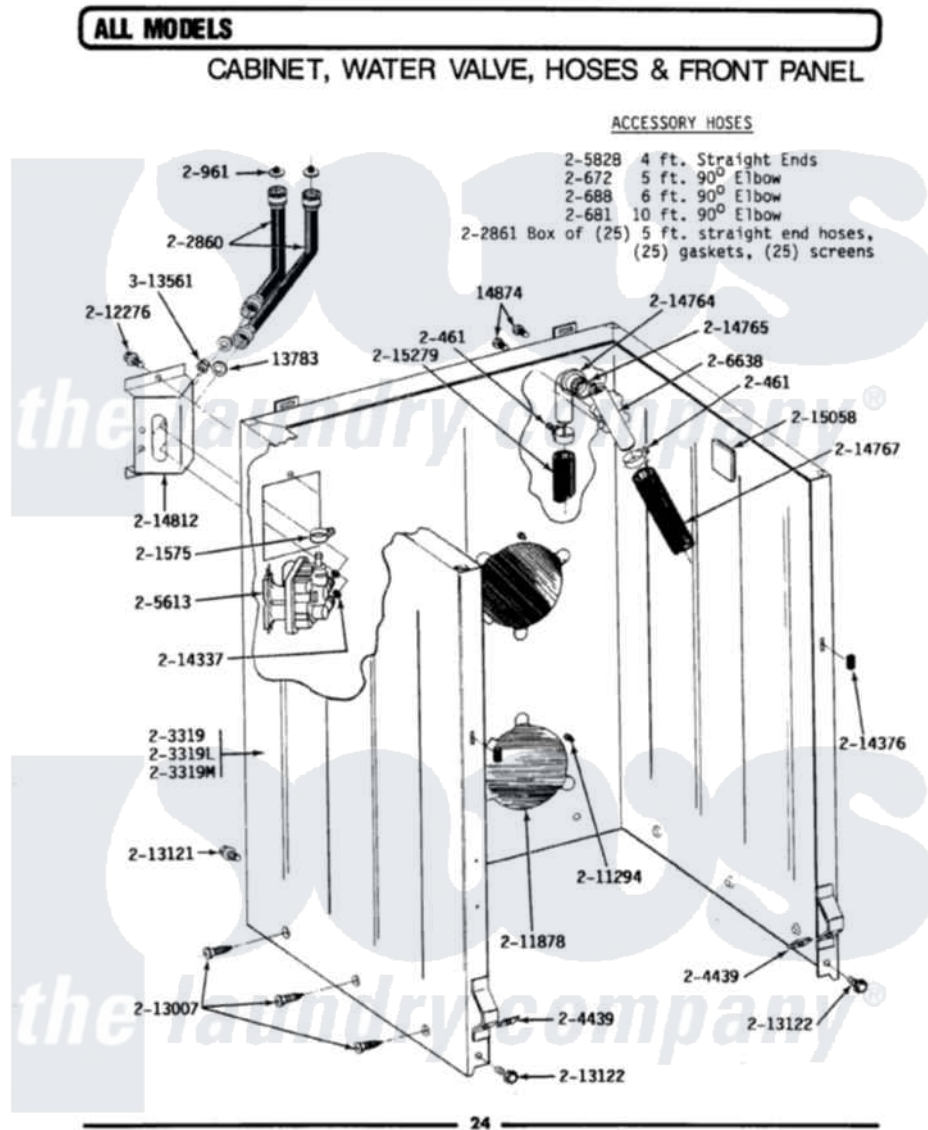

# Maytag A412 02 - CABINET, WATER VALVE, HOSES & FRNT PANEL

Maytag Residential Maytag A412 Washer Parts Diagram 02 - CABINET, WATER VALVE, HOSES & FRNT PANEL

Click on the part number to view part

Item	Original Part Number	Replaced By	Status	Part Description
1	<a href="#">Y013783</a>			Washer, Inlet Hose
2	<a href="#">Y014874</a>			Screw, Idler Arm And Sleeve
3	200461	<a href="#">285655</a>		Clamp, Hose
4	200672	<a href="#">76314</a>		Hose, Inlet 6 Ft. Hose With Elbow
5	200681	<a href="#">21001467</a>		Hose- 10'
6	200688	<a href="#">76314</a>		Hose, Inlet 6 Ft. Hose With Elbow
NI	<a href="#">Y200832</a>			Capacitor
8	200961	<a href="#">12001413</a>		Strainer And Washer Kit
9	<a href="#">201575</a>			Clamp, Hose
10	<a href="#">202860</a>			Inlet Hose Assembly
11	202861	<a href="#">202860</a>		Inlet Hose Assembly
NI	<a href="#">203237</a>			No.17 Wire With Terminal
13	203319	<a href="#">22203319</a>		Cabinet
15	<a href="#">204439</a>			Screw And Fstner Assembly