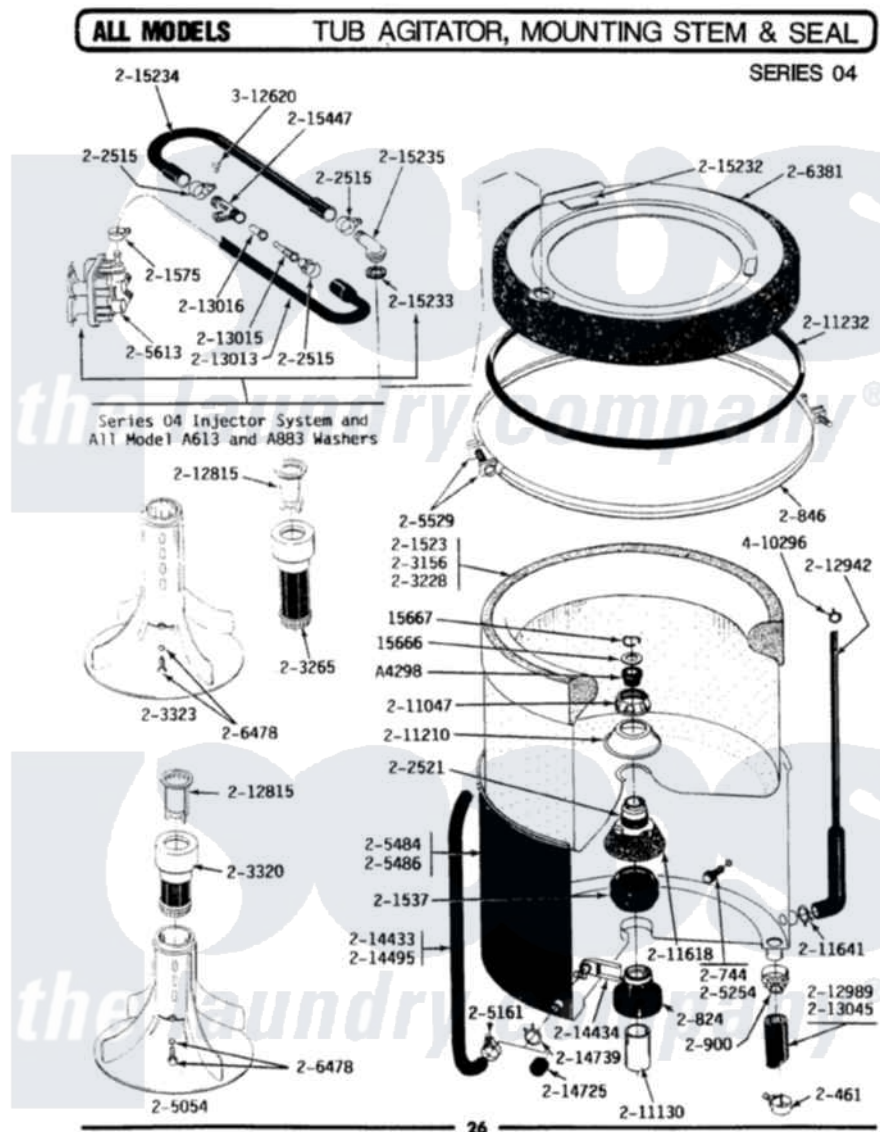

# Maytag A412 09 - TUB, AGITATOR, MTG. STEM & SEAL (SER 04)

Maytag [Residential Maytag A412 Washer Parts](#) Parts Diagram 09 - TUB, AGITATOR, MTG. STEM & SEAL (SER 04)  
 Click on the part number to view part

Item	Original Part Number	Replaced By	Status	Part Description
1	A04298		Not Available	SEAL, AGITATOR DRIVE SHAFT
2	<a href="#">Y015666</a>			Washer, Retaining -
3	<a href="#">Y015667</a>			Retaining Ring
NI	<a href="#">Y054867</a>			Washer, Lock
5	200744	<a href="#">W10175939</a>		Bolt
6	200824	<a href="#">6-2040130</a>		Tub Bearin
7	<a href="#">200846</a>			Clamp - Tub Cover
8	200900	<a href="#">616099</a>		Clamp
10	201537	<a href="#">6-2095720</a>		Mounting S
11	<a href="#">201575</a>			Clamp, Hose
12	202515	<a href="#">596669</a>		Clamp, Manifold
13	202521	<a href="#">6-2095720</a>		Mounting S
14	203228		Not Available	TUB, INNER PART NOT USED
16	<a href="#">203265</a>			Lint Filter-Dispenser
18	203323	<a href="#">22004085</a>		Large Agitator