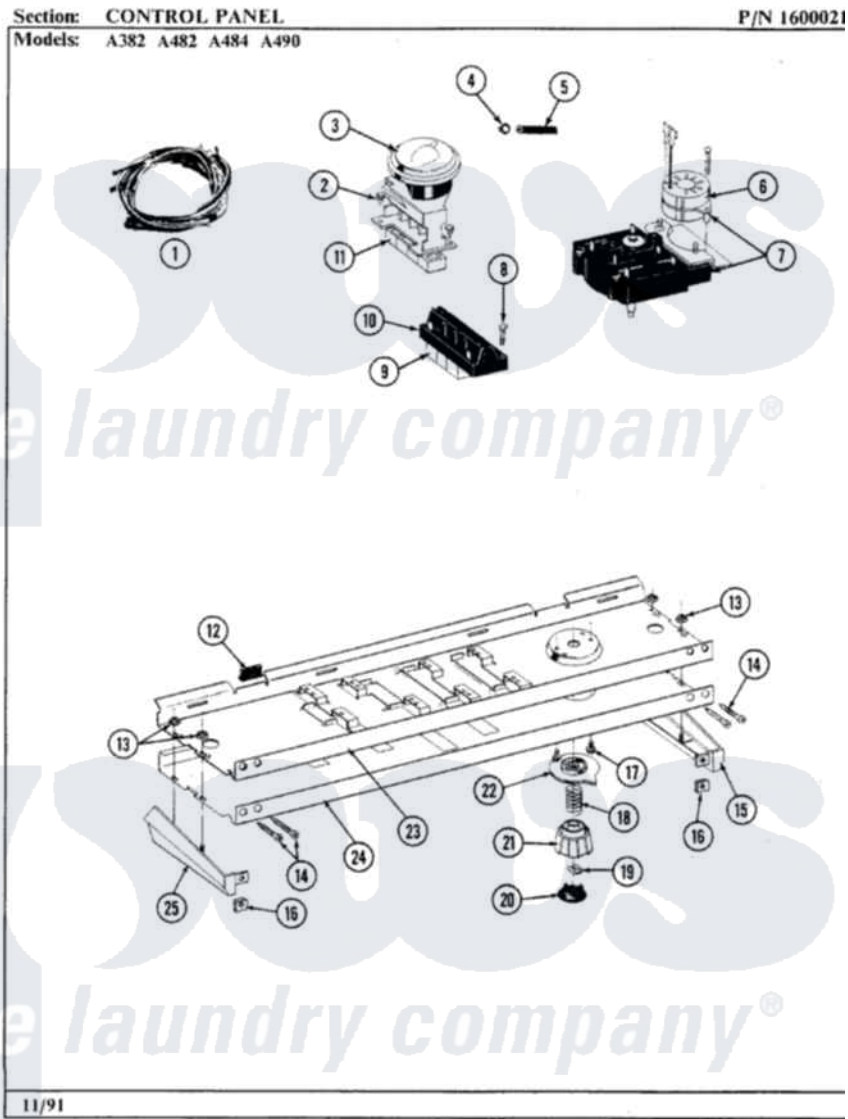

Maytag A484 04 - CONTROL PANEL

Maytag Residential Maytag A484 Washer Parts Parts Diagram 04 - CONTROL PANEL
 Click on the part number to view part

Item	Original Part Number	Replaced By	Status	Part Description
1	206231			Wire Harness
2	211168	W10139210		Screw, 8-18 X 5/16
3	206220		Not Available	WATER LEVEL SWITCH
4	410296	596669		Clamp, Manifold
5	212942	22001619		Tube, Water Level Switch
6	205033	22205033		Motor- Tim
7	206230			Timer
8	213117	67006908		Screw, Ice Rack
9	215211			Button For Switch
10	206216			Water Temperature Switch
11	215213	214993		Button For Switch
"	215212			Button For Switch
12	214897			Pad, Control Panel
13	214872			Palnut, End Cap Note: Nut, Lamp Holder
14	210932			Screw, No.8 X 9/16 Ctsk Note: Screw, Inlet Duct

15	214816		End Cap F/Control Panel-RH
16	214894		Fastener, End Cap
17	213966	3400014	Screw
18	211065		Spring, Index Wheel
19	211605		Bezel, Timer Dial
20	215164	Not Available	CAP FOR KNOB
21	215162		Timer Knob
22	215161	22001571	Bezel, Timer Dial
23	214818		Back Up Plate
24	206564		Control Panel
25	214815		End Cap F/Control Panel-LH