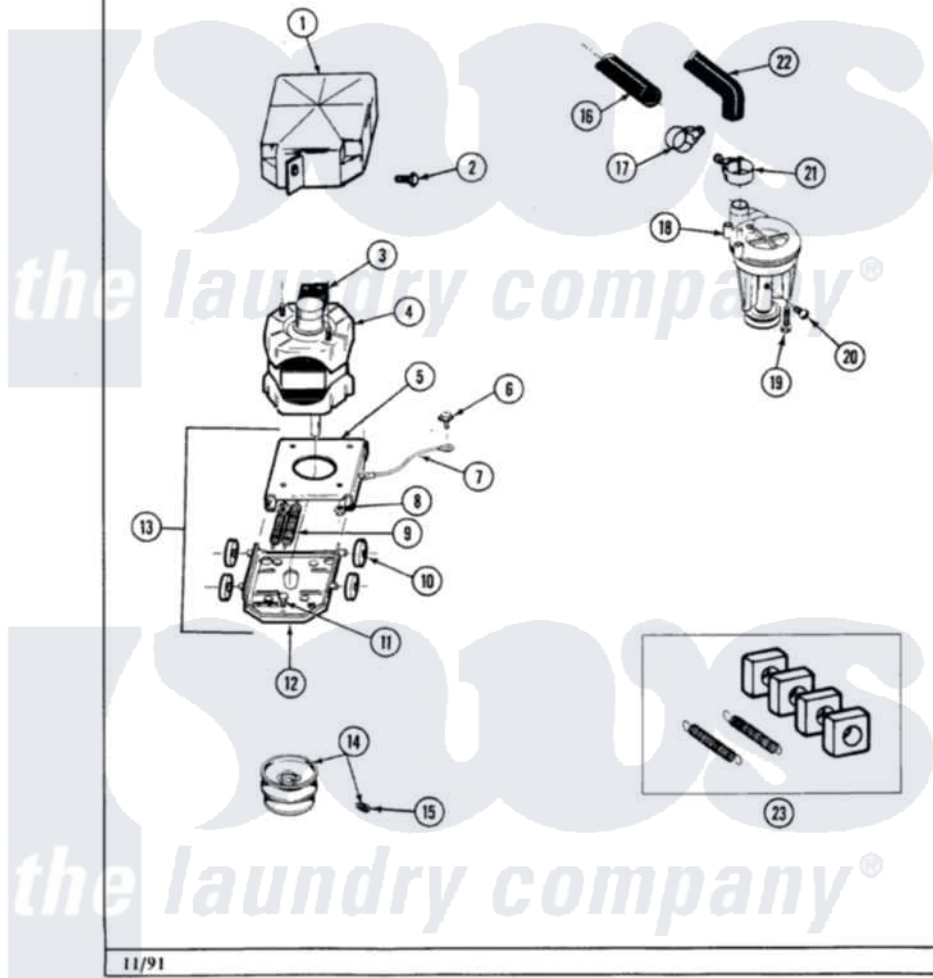

# Maytag A484 05 - MOTOR & PUMP ASSEMBLY

Section: MOTOR & PUMP ASSEMBLY

P/N 1600021

Models: ALL MODELS

11/91

28

Maytag [Residential Maytag A484 Washer Parts](#) Parts Diagram 05 - MOTOR & PUMP ASSEMBLY

[Click on the part number to view part](#)

Item	Original Part Number	Replaced By	Status	Part Description
1	<a href="#">215098</a>			Shield, Motor
2	213121	<a href="#">3400111</a>		Screw, 12-14 X 5/8
3	205134		Not Available	MOTOR EXTERNAL START SWITCH
"	<a href="#">205131</a>			Switch, Motor External Start
"	205132		Not Available	SWITCH, MOTOR EXTERNAL START No.201664-14,205463-4 & 201800-4
"	205133		Not Available	(PROD. IDNo. 2-1664-8 & 2-5463)
"	<a href="#">206504</a>			Motor External Start Switch
4	201805	<a href="#">12002351</a>		Motor-Drive
5	<a href="#">214956</a>			Motor Mount Assembly
6	210186	<a href="#">3370225</a>		Screw
7	<a href="#">901220</a>			Ground Wire
8	Y311426	<a href="#">3400029</a>		Nut, Adapter Plate
9	<a href="#">202718</a>			Springs, Tension
10	204998	<a href="#">205000</a>		Roller And Spring Kit 4+Spr

11	<a href="#">Y313561</a>		Screw---NA
12	<a href="#">205908</a>		Motor Mount Assembly
13	<a href="#">205999</a>		Motor Mount Assembly
14	200816	<a href="#">6-2008160</a>	Pulley- MO
15	<a href="#">Y053241</a>		Set Screw, Motor Pulley
16	214767	<a href="#">22001448</a>	Hose, Pump
17	200461	<a href="#">285655</a>	Clamp, Hose
18	202203	<a href="#">6-2022030</a>	Pump As Pa
19	<a href="#">211880</a>		Screw, HeX Head No.10 X 1/2 Inc
20	Y015408	<a href="#">22003235</a>	Screw, Bearing Insert
21	202574	<a href="#">3367052</a>	Clamp, Hose
22	<a href="#">213045</a>		Hose, Outer Tub Part Not Used
23	<a href="#">205000</a>		Roller And Spring Kit 4+Spr