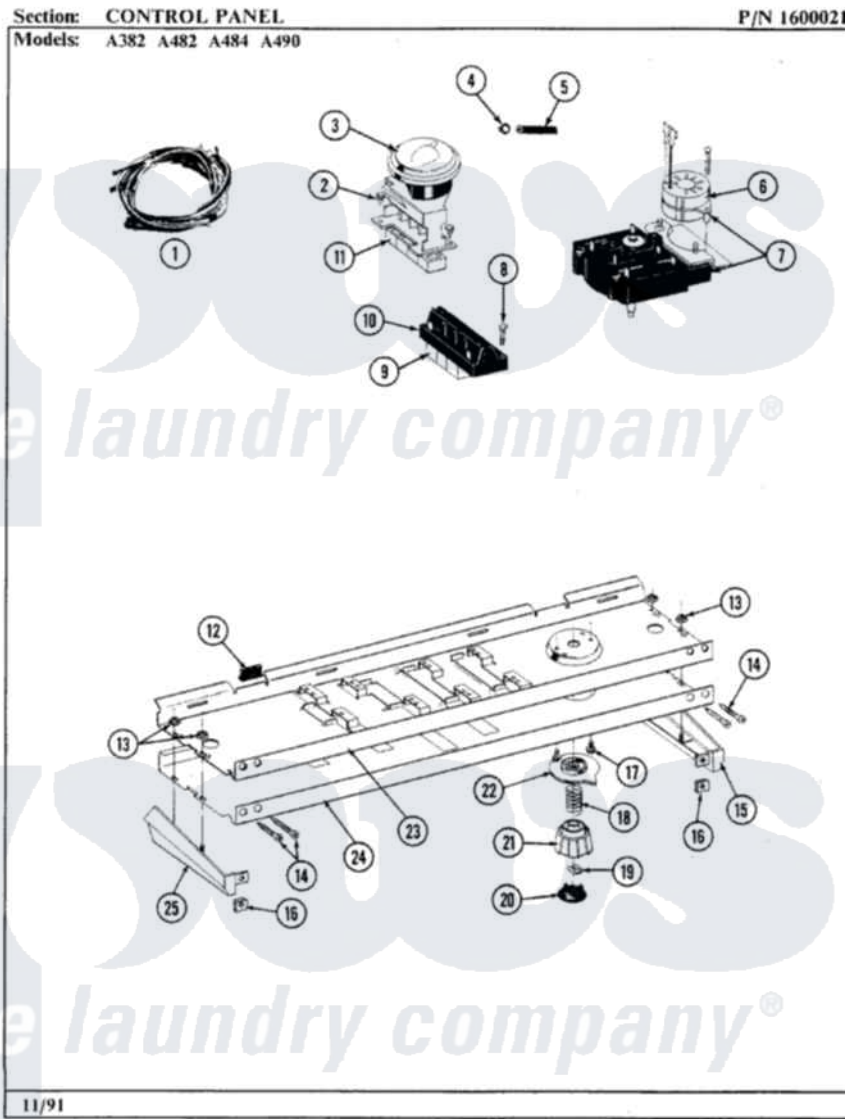

Maytag A490 04 - CONTROL PANEL

6

Maytag Residential Maytag A490 Washer Parts Parts Diagram 04 - CONTROL PANEL
 Click on the part number to view part

Item	Original Part Number	Replaced By	Status	Part Description
1	206231			Wire Harness
2	211168	W10139210		Screw, 8-18 X 5/16
3	206220		Not Available	WATER LEVEL SWITCH
4	410296	596669		Clamp, Manifold
5	212942	22001619		Tube, Water Level Switch
6	205033	22205033		Motor- Tim
7	206230			Timer
8	213117	67006908		Screw, Ice Rack
9	215211			Button For Switch
10	206216			Water Temperature Switch
11	215213	214993		Button For Switch
"	215212			Button For Switch
12	214897			Pad, Control Panel
13	214872			Palnut, End Cap Note: Nut, Lamp Holder
14	210932			Screw, No.8 X 9/16 Ctsk Note: Screw, Inlet Duct

15	214816		End Cap F/Control Panel-RH
16	214894		Fastener, End Cap
17	213966	3400014	Screw
18	211065		Spring, Index Wheel
19	211605		Bezel, Timer Dial
20	215164	Not Available	CAP FOR KNOB
21	215162		Timer Knob
22	215161	22001571	Bezel, Timer Dial
23	214818		Back Up Plate
24	206571	Not Available	CONTROL PANEL
25	214815		End Cap F/Control Panel-LH