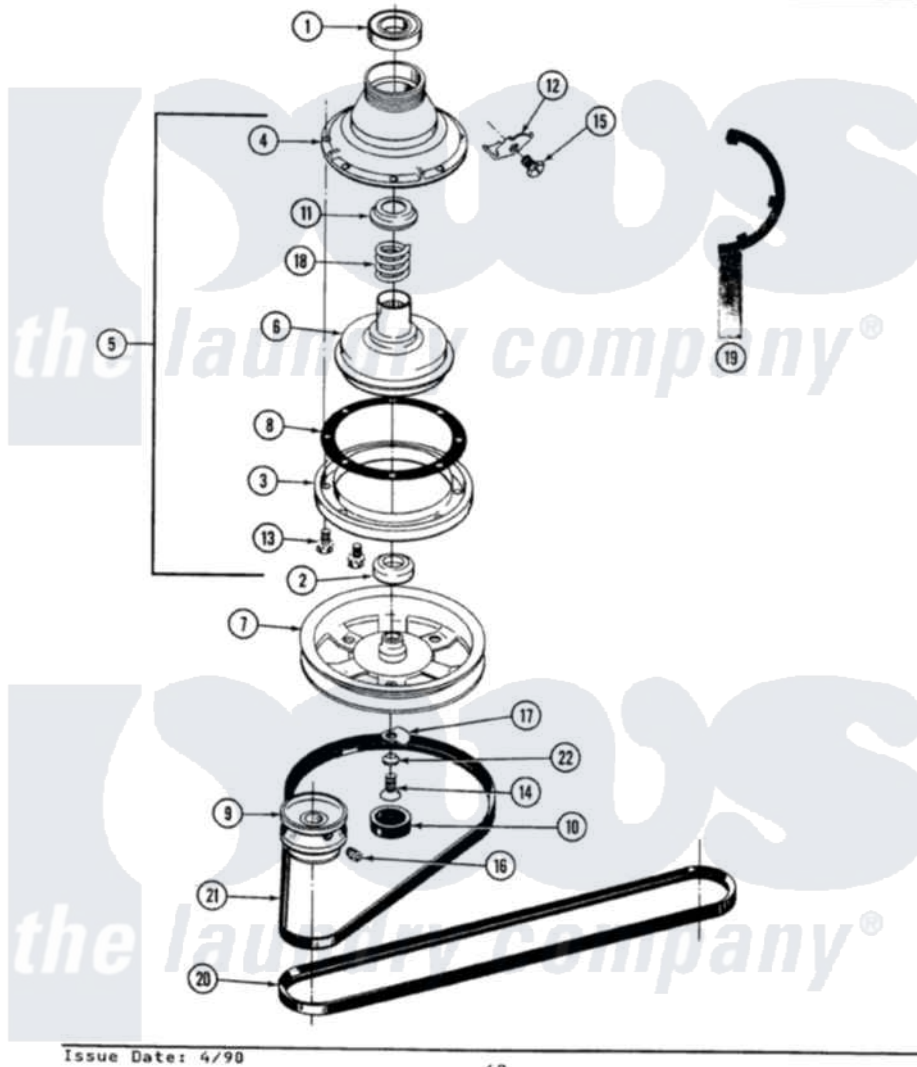

Maytag A6910 03 - CLUTCH, BRAKE & BELTS

SECTION: CLUTCH, BRAKE & BELTS
 MODEL: ALL MODELS

Issue Date: 4/90

48

Maytag Residential Maytag A6910 Washer Parts Parts Diagram 03 - CLUTCH, BRAKE & BELTS
 Click on the part number to view part

Item	Original Part Number	Replaced By	Status	Part Description
1	Y200720	22003441		Bearing, Rear
2	200835			Bearing, Brake Rotor
3	211043	6-2011900		Brake Asse
4	211045	6-2011900		Brake Asse
5	201190	6-2011900		Brake Asse
6	201126	6-2011900		Brake Asse
7	211059	6-2301530		Pulley
8	211042	6-2011900		Brake Asse
9	200816	6-2008160		Pulley- MO
10	211038		Not Available	CAP, OIL RETAINER
11	211039	6-2011900		Brake Asse
12	213325			Clip, Retaining
13	211000			SCREW, BRAKE DRUM (HEX HEAD)
14	211375	681582		Screw
15	213326			Bolt, Sems Retaining Clip
16	Y053241			Set Screw, Motor Pulley

17	211089		Lug, Stop Pulley
18	211041	6-2011900	Brake Asse
19	Y038315	038315	Tool
20	211124		Part Not Used
21	211125		V Belt, Drive Pulley
22	211090	22003555	Washer, Stop Lug