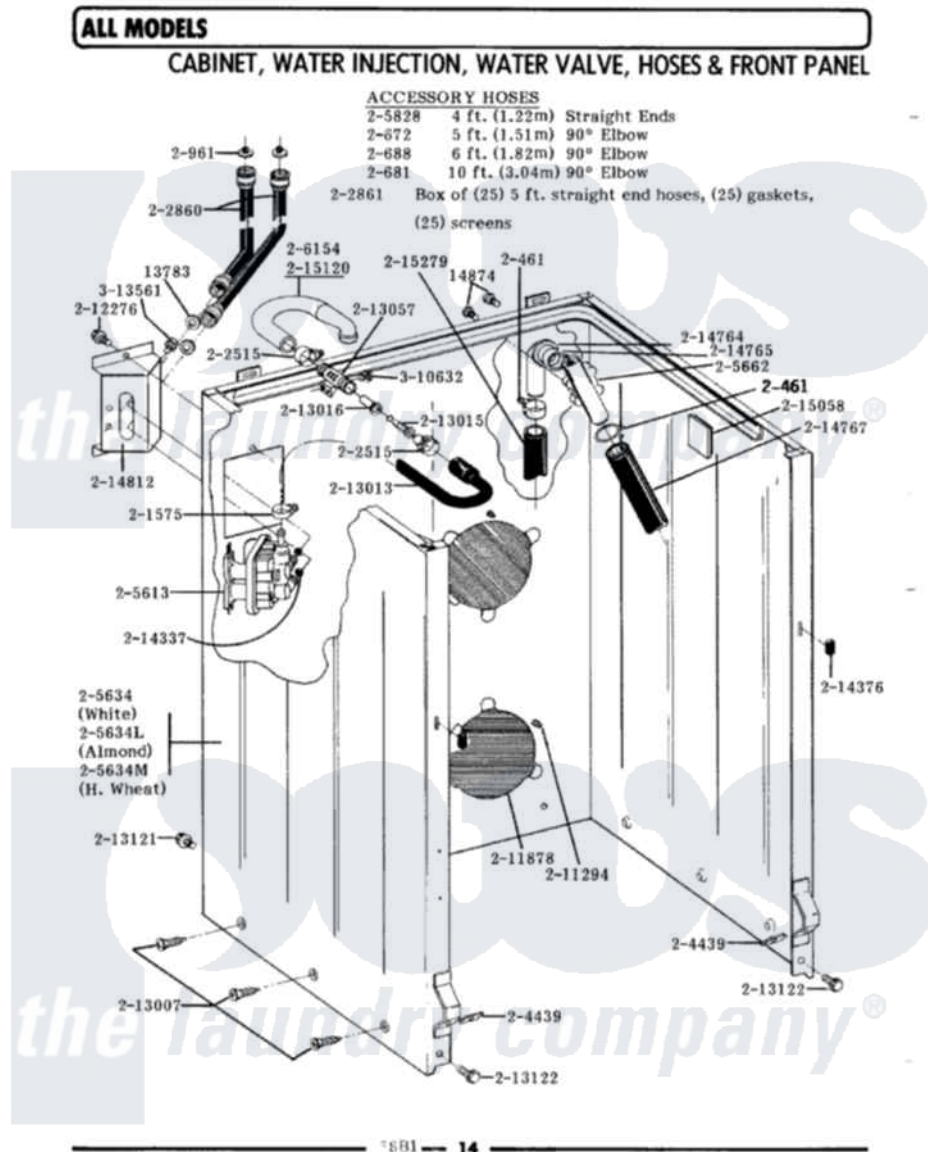

# Maytag A810 02 - CBNT,WATER INJ & VALVE,HOSES & FRT PANEL

Maytag Residential Maytag A810 Washer Parts Diagram 02 - CBNT,WATER INJ & VALVE,HOSES & FRT PANEL

Click on the part number to view part

Item	Original Part Number	Replaced By	Status	Part Description
1	<a href="#">Y013783</a>			Washer, Inlet Hose
2	<a href="#">Y014874</a>			Screw, Idler Arm And Sleeve
3	200461	<a href="#">285655</a>		Clamp, Hose
4	200672	<a href="#">76314</a>		Hose, Inlet 6 Ft. Hose With Elbow
5	200681	<a href="#">21001467</a>		Hose- 10'
6	200688	<a href="#">76314</a>		Hose, Inlet 6 Ft. Hose With Elbow
NI	<a href="#">Y200832</a>			Capacitor
8	200961	<a href="#">12001413</a>		Strainer And Washer Kit
9	<a href="#">201575</a>			Clamp, Hose
10	202515	<a href="#">596669</a>		Clamp, Manifold
11	<a href="#">202860</a>			Inlet Hose Assembly
12	202861	<a href="#">202860</a>		Inlet Hose Assembly
NI	<a href="#">203237</a>			No.17 Wire With Terminal
14	<a href="#">204439</a>			Screw And Fstner Assembly