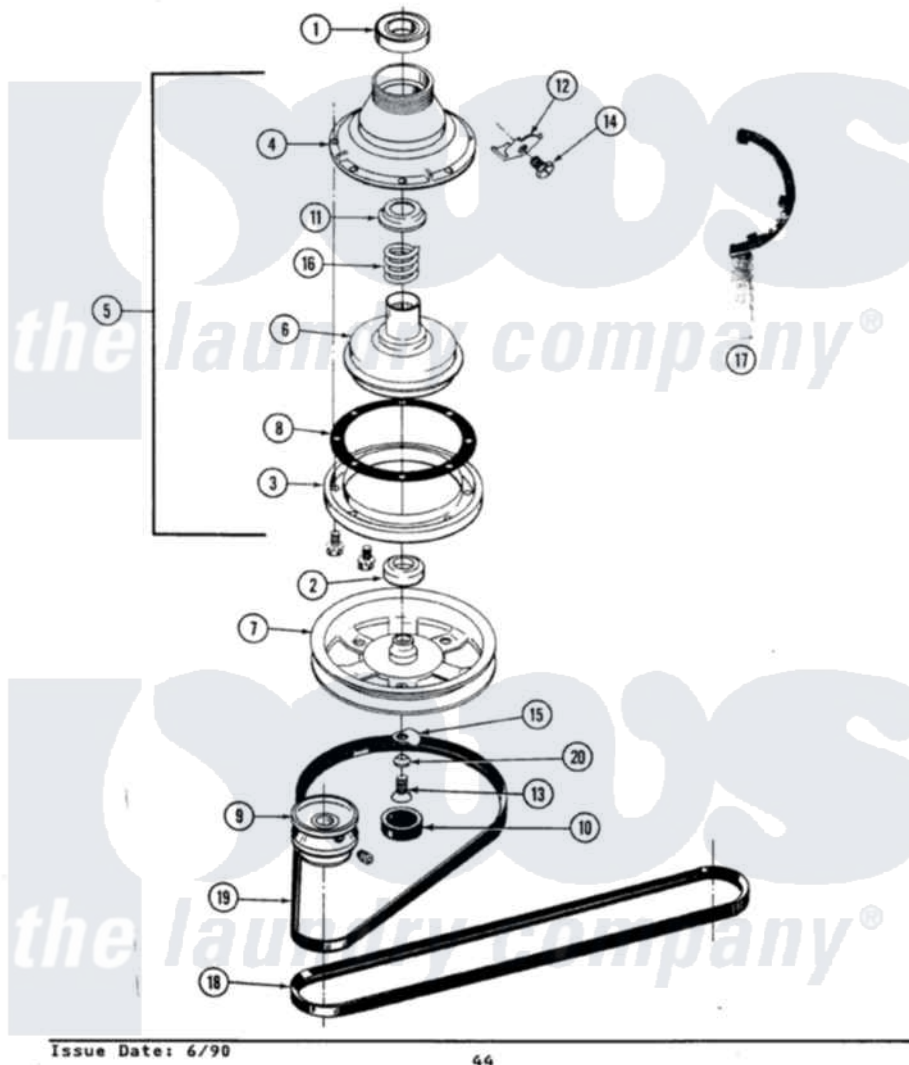

# Maytag A8240 03 - CLUTCH, BRAKE & BELTS

SECTION: CLUTCH, BRAKE & BELTS  
 MODEL: ALL MODELS

Maytag Residential Maytag A8240 Washer Parts Parts Diagram 03 - CLUTCH, BRAKE & BELTS  
 Click on the part number to view part

Item	Original Part Number	Replaced By	Status	Part Description
1	Y200720	<a href="#">22003441</a>		Bearing, Rear
2	<a href="#">200835</a>			Bearing, Brake Rotor
3	211043	<a href="#">6-2011900</a>		Brake Asse
"	211000			SCREW, BRAKE DRUM (HEX HEAD)
4	211045	<a href="#">6-2011900</a>		Brake Asse
5	201190	<a href="#">6-2011900</a>		Brake Asse
6	201126	<a href="#">6-2011900</a>		Brake Asse
7	211059	<a href="#">6-2301530</a>		Pulley
8	211042	<a href="#">6-2011900</a>		Brake Asse
9	<a href="#">Y053241</a>			Set Screw, Motor Pulley
"	200816	<a href="#">6-2008160</a>		Pulley- MO
10	211038		Not Available	CAP, OIL RETAINER
11	211039	<a href="#">6-2011900</a>		Brake Asse
12	<a href="#">213325</a>			Clip, Retaining
13	211375	<a href="#">681582</a>		Screw
14	<a href="#">213326</a>			Bolt, Sems Retaining Clip

15	<a href="#">211089</a>		Lug, Stop Pulley
16	211041	<a href="#">6-2011900</a>	Brake Asse
17	Y038315	<a href="#">038315</a>	Tool
18	<a href="#">211124</a>		Part Not Used
19	<a href="#">211125</a>		V Belt, Drive Pulley
20	211090	<a href="#">22003555</a>	Washer, Stop Lug