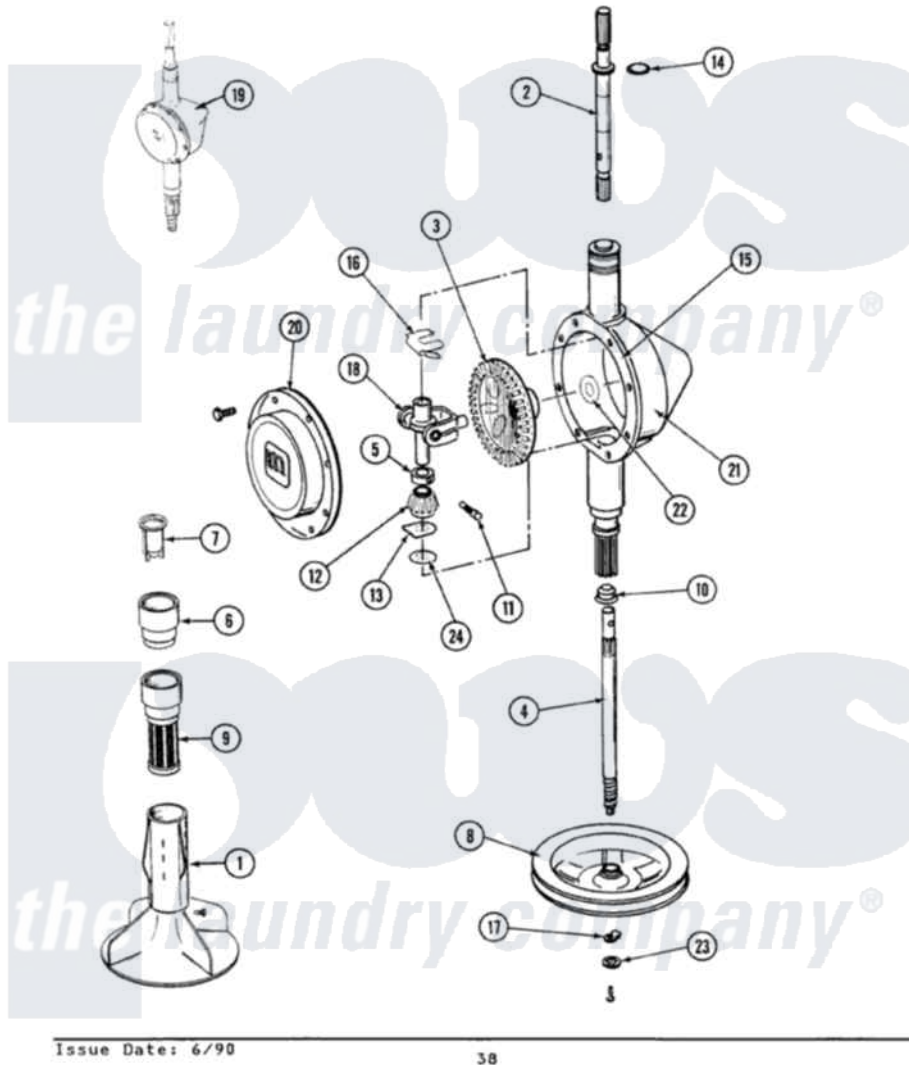

Maytag A8420 05 - ORBITAL TRANSMISSION

SECTION: ORBITAL TRANSMISSION
MODEL: ALL MODELS

Issue Date: 6/90

38

Maytag [Residential Maytag A8420 Washer Parts](#) Parts Diagram 05 - ORBITAL TRANSMISSION
Click on the part number to view part

Item	Original Part Number	Replaced By	Status	Part Description
1	206478		Not Available	SCREW & WASHER FOR AGITATOR
"	207538			Agitator W/Lock Screw
2	207153	6-2097820		Kit- Shaft
3	206713	6-2067130		Gear- Beve
4	215411	12001451		Ctr Shaft W/Collar Andkeeper-Sha
5	215415		Not Available	COLLAR, LOWER
6	215721			Dispensing Cap
7	215733			Dispensing Cup
8	211059	6-2301530		Pulley
9	Y207427			Lint Filter Shallow
10	206602	207843		Lip Seal Repair Kit
11	Y206629			Pin, Collar
12	215401	W10221114		Pinion
13	215395			Plate, Clutch
14	210690			Seal, Rubber

15	Y058700	675652	Adhesive
16	215581		Spring, Agitator Shaft
17	211375	681582	Screw
"	211089		Lug, Stop Pulley
18	206685	6-2066850	Yoke
19	206708	6-2097790	Transmison
20	206628		Cover, Transmission
"	215417	Not Available	SCREW, TRANSMISSION COVER
21	206625	6-2097790	Transmison
22	215394		Washer, Bevel Gear
23	211090	22003555	Washer, Stop Lug
24	211483	6-2114830	Washer- SP