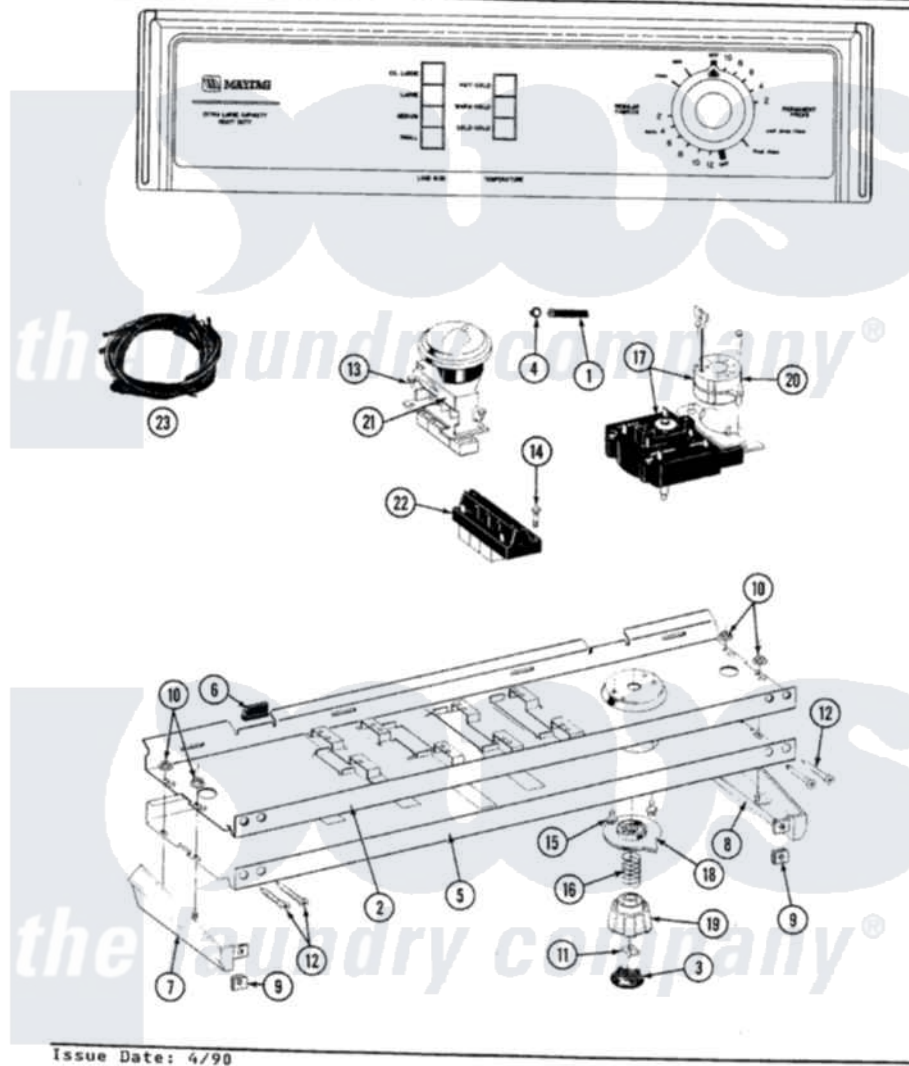

Maytag A8600 04 - CONTROL PANEL

SECTION: CONTROL PANEL
MODEL: A8600

Issue Date: 4/90

12

Maytag [Residential Maytag A8600 Washer Parts](#) Parts Diagram 04 - CONTROL PANEL
Click on the part number to view part

Item	Original Part Number	Replaced By	Status	Part Description
1	212942	22001619		Tube, Water Level Switch
2	214818			Back Up Plate
3	215821		Not Available	CAP, KNOB
4	410296	596669		Clamp, Manifold
5	207393		Not Available	CONTROL PANEL
6	214897			Pad, Control Panel
7	207215		Not Available	END CAP LH
8	207216		Not Available	END CAP RH
9	214894			Fastener, End Cap
10	214872			Palnut, End Cap Note: Nut, Lamp Holder
11	211605			Bezel, Timer Dial
12	210932			Screw, No.8 X 9/16 Ctsk Note: Screw, Inlet Duct
13	211168	W10139210		Screw, 8-18 X 5/16
14	213117	67006908		Screw, Ice Rack
15	213966	3400014		Screw

16	211065		Spring, Index Wheel
17	207379		Timer
18	215827	Not Available	TIMER DIAL SKIRT
19	215828		Knob, Timer
20	205033	22205033	Motor- Tim
21	207361		4 Level Pressure Switch
22	207368	Not Available	TEMP CONTROL SWITCH - 3 BUTTON
23	207383		Wire Harness