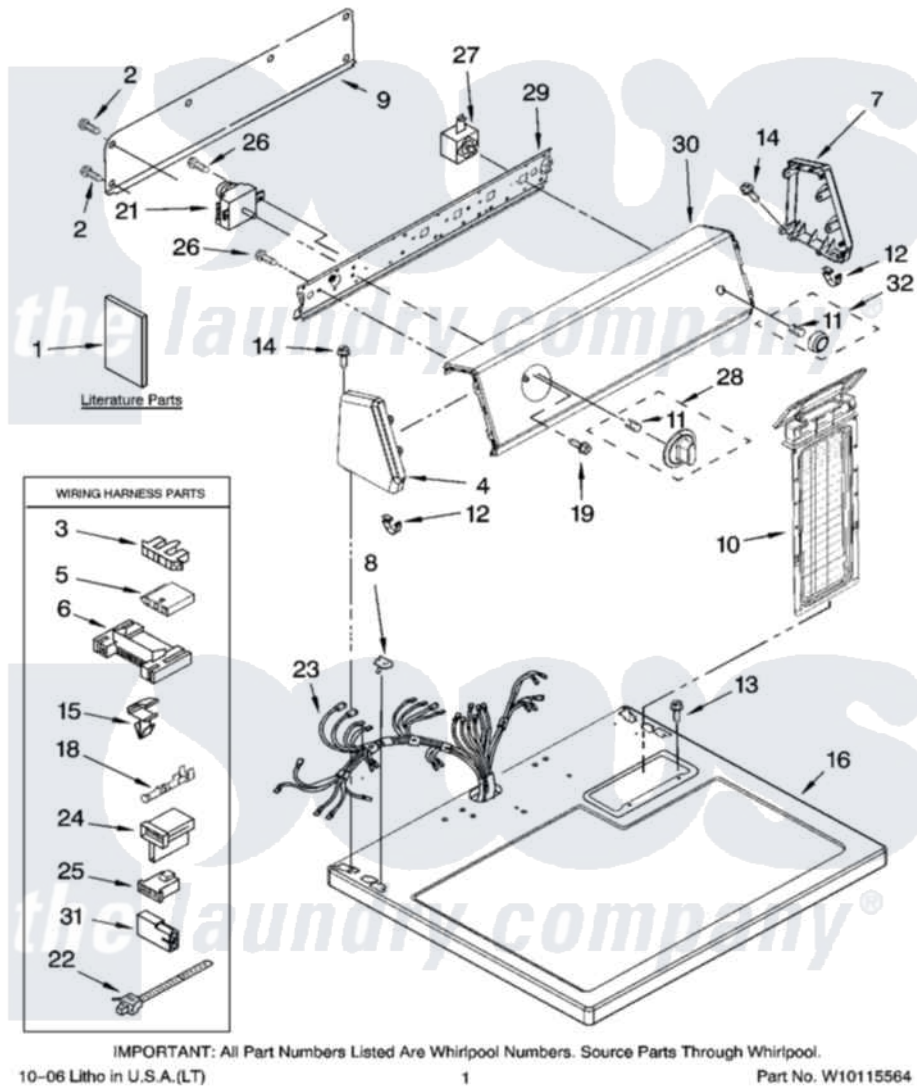

Maytag AGD4370TQ0 01 - TOP AND CONSOLE PARTS

Admiral TOP AND CONSOLE PARTS

For Model: AGD4370TQ0
(White)

29" GAS DRYER

Maytag [Residential Maytag AGD4370TQ0 Dryer Parts](#) Parts Diagram 01 - TOP AND CONSOLE PARTS
Click on the part number to view part

Item	Original Part Number	Replaced By	Status	Part Description
1	W10088774		Not Available	Guide, Use & Care
"	W10088971		Not Available	Instructions, Installation
"	8528187			Wiring Diagram
"	W10089174		Not Available	Sheet, Cycle Feature
2	693995			Screw, Hex Head
3	3397269			Connector, Timer
4	8579674	8579686		Endcap
5	3936144			Do-It-Yourself Repair Manuals
6	3395683			Receptacle, Multi-Terminal
7	8579673	8579685		Endcap
8	357213			Nut, Push-In
9	8274261			Do-It-Yourself Repair Manuals
10	8558467			Screen, Lint
11	8536939			Clip, Knob
12	8312709			Clip-Console
13	688983	487240		Screw, For Mtg. Service Capacitor

14	388326		Screw, 8-18 X 1.25
15	3394427		Clip-Harness
16	8559800	8563663	Top
18	94614		Terminal
19	8533951	3400859	Screw, Grounding
21	8299764		Timer Assembly, 60 Hz
22	3391249		Cable Tie, Push Mount
23	8299877		Harness, Wiring
24	3403499		Connector, 2-Position
25	3403498		Connector, 3-Position
26	8533971	90767	Screw, 8A X 3/8 HeX Washer Head Tapping
27	3977456		Switch, Push-To-Start
28	W10110064		Timer Knob Assembly
29	8579678		Bracket, Control
30	W10086723		Panel, Control
31	717252		Receptacle, Terminal
32	W10110065		Knob, Push-To-Start