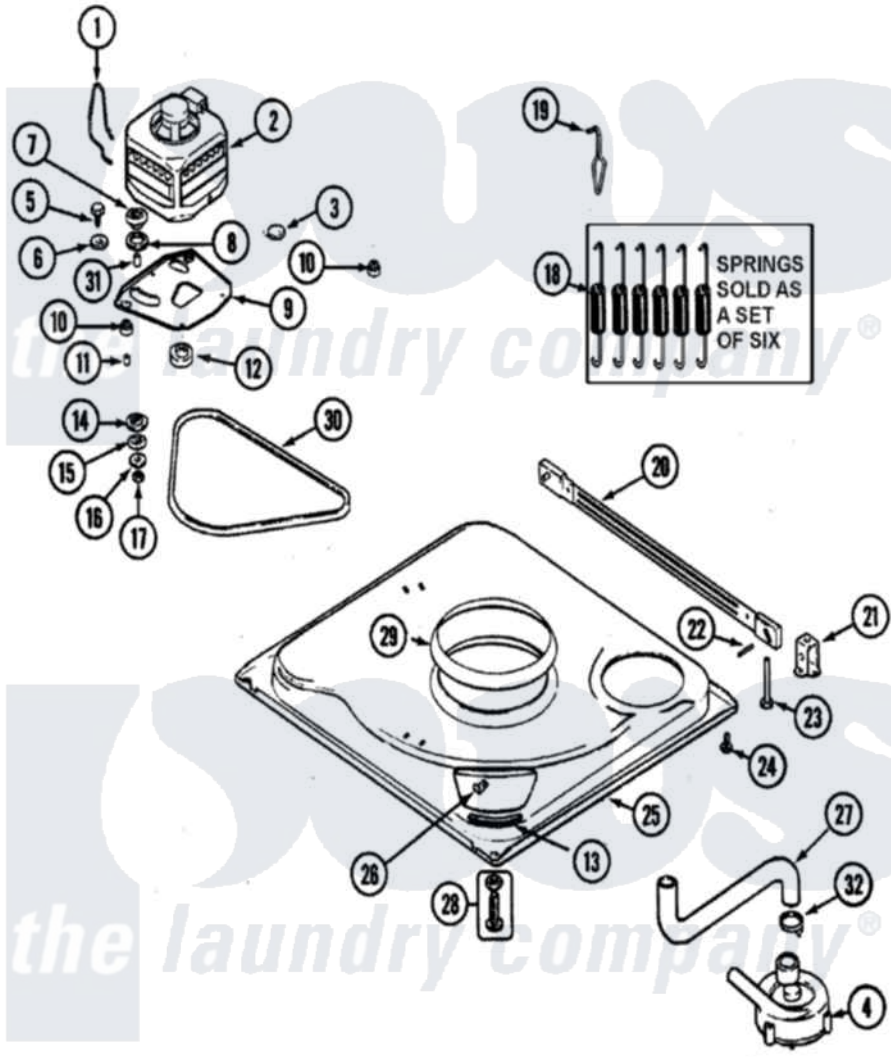

Maytag ALW221RJW 02 - BASE (SERIES 19)

Maytag [Residential Maytag ALW221RJW Washer Parts](#) Parts Diagram 02 - BASE (SERIES 19)
 Click on the part number to view part

Item	Original Part Number	Replaced By	Status	Part Description
1	21001110	22004376		Spring, Motor Pivot
2	21001632			Motor
3	21001486			Foot Slide, Isolator
4	21001873	35-6780		Pump-Water
5	25-7833	21001977		Screw
6	25-7834			Washer, Motor/Base Screw
7	33-9946			Isolator, Motor
8	35-3570			Washer, Motor Pivot
9	21001783			Plate And Screw Assembly
10	35-3646			Isolator, Motor Plate
11	25-7831			Spacer, Mounting
12	21001506	21001950		MoTor, 2SP 1/2hp 120V/60Hz Hi-Tor
13	35-2065			Pad, Motor Plate
14	35-3571			Slide, Motor Pivot
15	33-9967			Washer, Motor Isolator
16	25-7047			Washer, Flat

17	25-7325	Y707702	Locknut
18	12002102	12002773	Spring
"	21002065	12002773	Spring
19	21001166		Hook, Suspension Spring
20	21001754	21001881	Bar, Stabilizer
21	35-2046		Bracket, Stabilizer
22	35-2052		Pin, Stabilizer
23	35-3020	22004469	Leg And Foot Self Stabalizing
24	25-7828	489483	Screw 10-32 X 1/2
25	21001893	12002701	Base Kit
26	25-7845		Speednut, Motor
27	21001915		Hose, Tub To Pump
28	35-3507	25001119	Foot And Pad Assembly
29	21002026		Snubber
"	21001161	21002026	Snubber
30	35-2279		Belt, Drive
31	25-7830		Spacer
32	25-6068	285655	Clamp, Hose