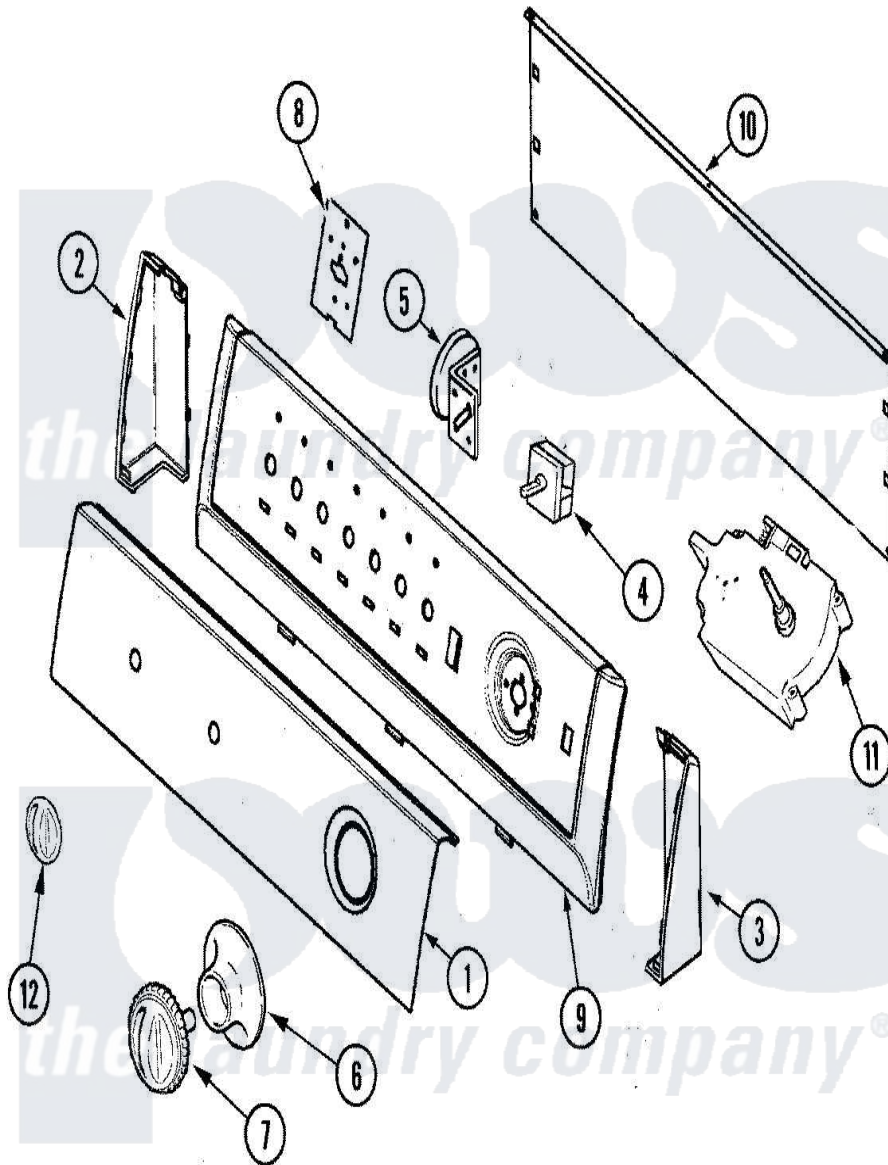

Maytag ALW221RJW 04 - CONTROL PANEL

Maytag [Residential Maytag ALW221RJW Washer Parts](#) Parts Diagram 04 - CONTROL PANEL
 Click on the part number to view part

Item	Original Part Number	Replaced By	Status	Part Description
1	21001895			Panel, Control
2	21001546			Endcap, Panel
"	25-3092	90767		Screw, 8A X 3/8 HeX Washer Head Tapping
3	21001547			Endcap, Panel
"	25-3092	90767		Screw, 8A X 3/8 HeX Washer Head Tapping
4	25-3092	90767		Screw, 8A X 3/8 HeX Washer Head Tapping
"	21001139			Switch, Water Temp. 3 Position
5	21001882			Switch, Pressure
"	25-3092	90767		Screw, 8A X 3/8 HeX Washer Head Tapping
"	21001741			Switch, Pressure
6	21001843	21001520		Skirt, Timer Knob
7	21001844			Knob, Timer
8	21001517			Shield, Control

9	21001552		Frame , Control Panel
10	25-3092	90767	Screw, 8A X 3/8 HeX Washer Head Tapping
"	21001527		Shield, Rear
11	21001695		Timer
"	25-3092	90767	Screw, 8A X 3/8 HeX Washer Head Tapping
12	21001933		Harness, Wiring
"	21001785		Harness, Wire