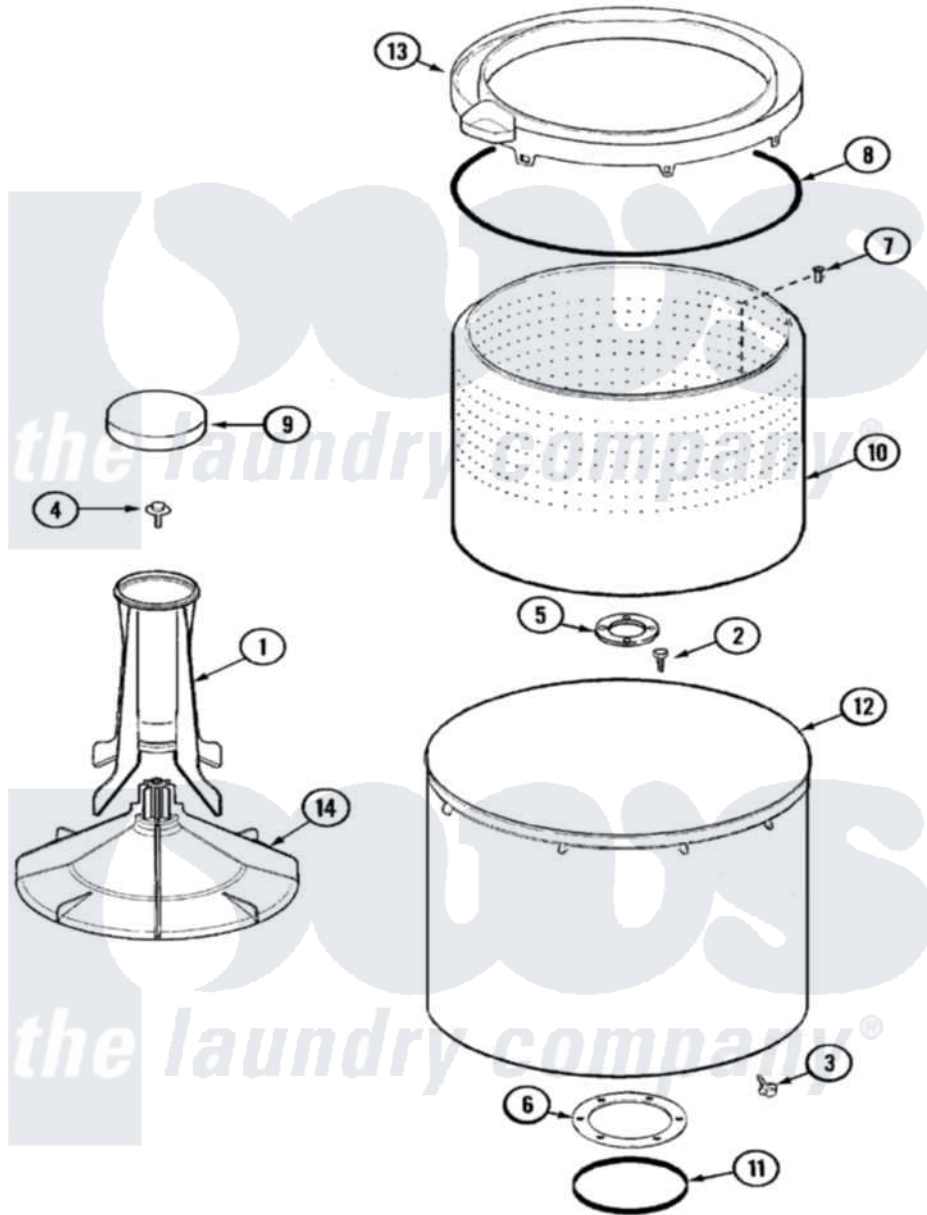

# Maytag ALW221RJW 09 - TUB

Maytag [Residential Maytag ALW221RJW Washer Parts](#) Parts Diagram 09 - TUB  
 Click on the part number to view part

Item	Original Part Number	Replaced By	Status	Part Description
1	<a href="#">21001521</a>			Top, Agitator
2	21001510	<a href="#">22002947</a>		Bolt, Tub
3	25-7953	<a href="#">22002933</a>		Screw
4	25-8004	<a href="#">W10309247</a>		Screw
5	<a href="#">35-3685</a>			Gasket, Basket To Centerpost
6	<a href="#">35-3686</a>			Gasket, Tub To Housing
7	25-7967	<a href="#">3400504</a>		Screw
8	<a href="#">35-2328</a>			Seal, Tub Top
9	21001528			CAP, AGITATOR
10	<a href="#">21001529</a>			Basket Assembly
11	<a href="#">35-2978</a>			Seal, Tub/Housing
12	<a href="#">35-3700</a>			Tub Assembly
13	21001531		Not Available	TOP, TUB (PLASTIC)
14	<a href="#">21001530</a>			Base, Agitator