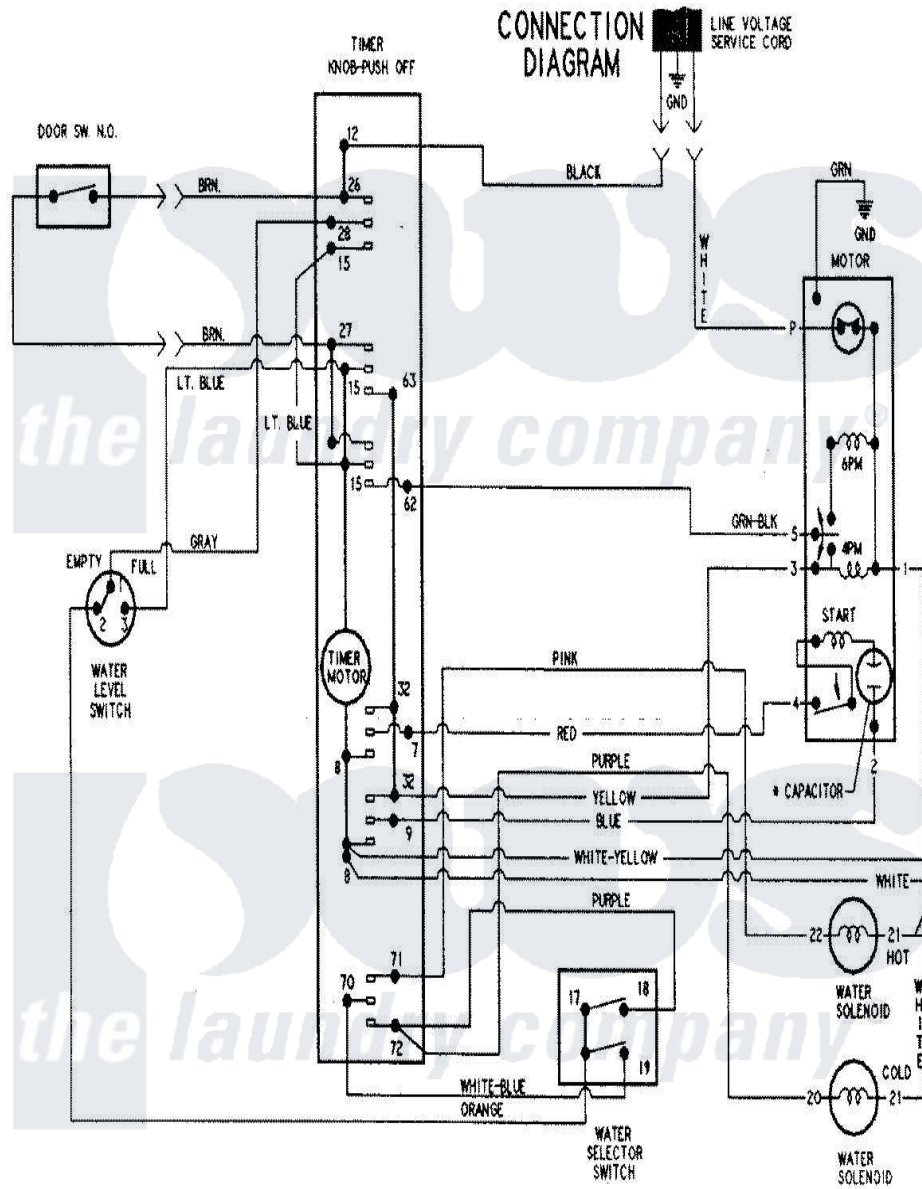

# Maytag ALW221RJW 10 - WIRING INFORMATION

Maytag Residential Maytag ALW221RJW Washer Parts Diagram 10 - WIRING INFORMATION  
 Click on the part number to view part

Item	Original Part Number	Replaced By	Status	Part Description
NI	15002616		Not Available	WIRING INFORMATION