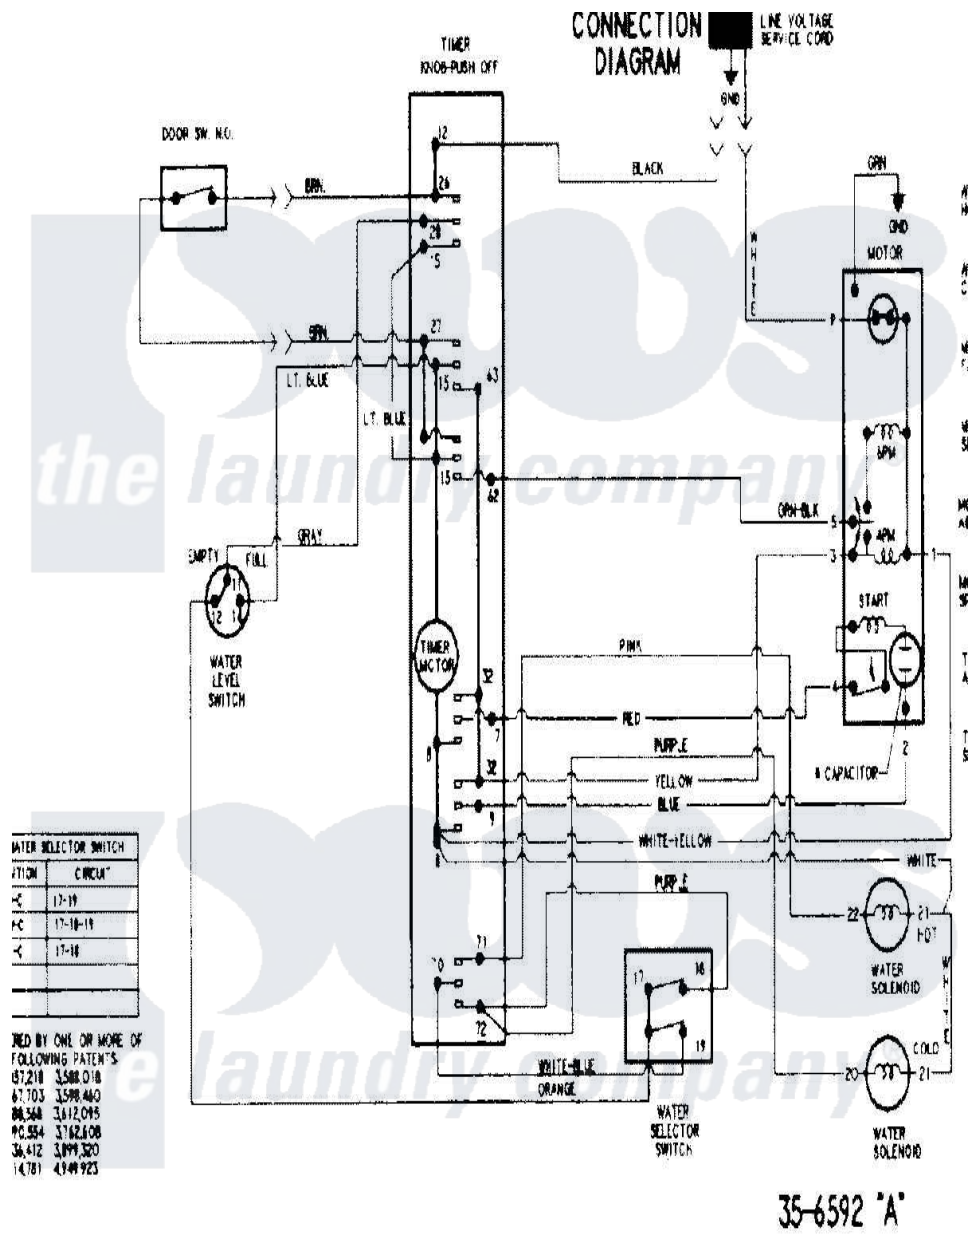

Maytag ALW221RJW 11 - WIRING INFORMATION (SERIES 20)

Maytag Residential Maytag ALW221RJW Washer Parts Parts Diagram 11 - WIRING INFORMATION (SERIES 20)
 Click on the part number to view part

| Item | Original Part Number | Replaced By | Status | Part Description |
|------|----------------------|-------------|---------------|--------------------|
| NI | 15003216 | | Not Available | WIRING INFORMATION |