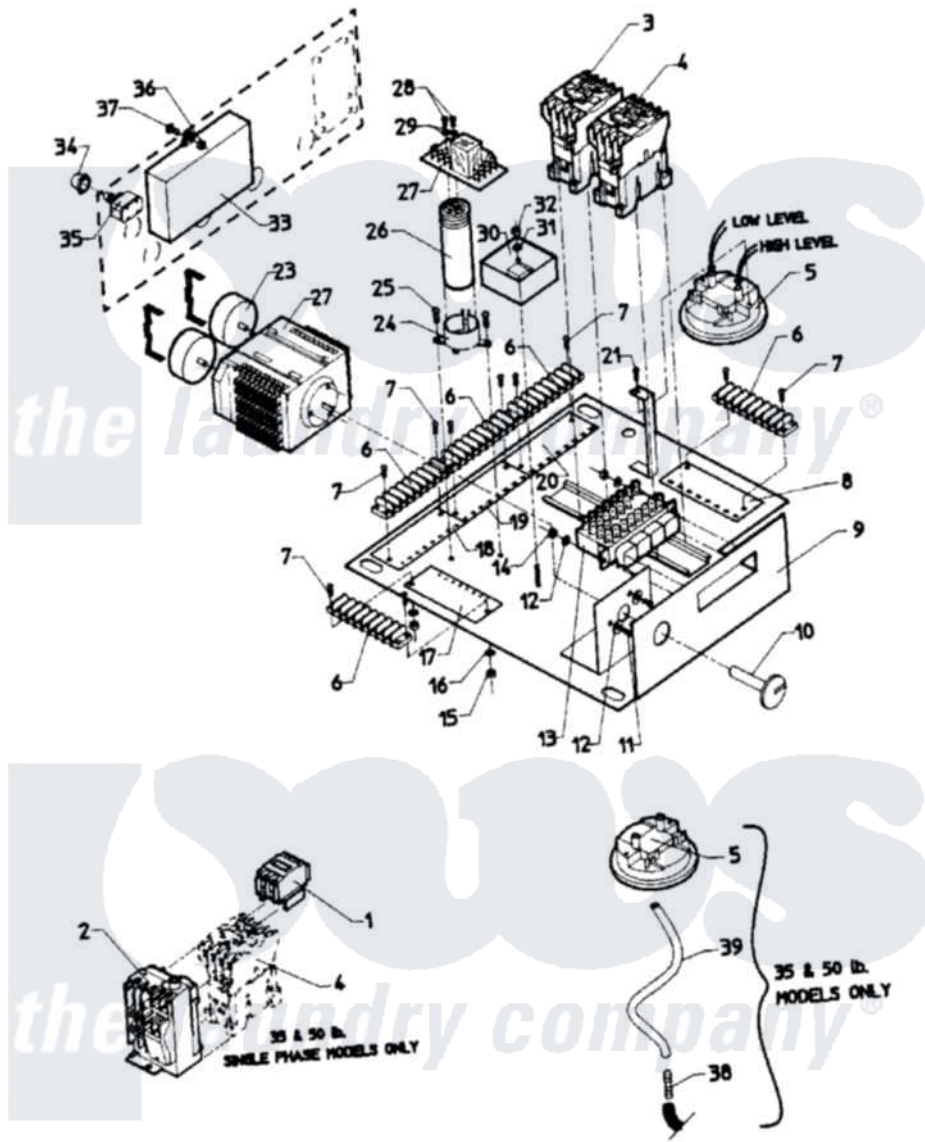

Maytag AT18MN1 04 - CONTROL MODULE

Maytag [Residential Maytag AT18MN1 Washer Parts](#) Parts Diagram 04 - CONTROL MODULE
 Click on the part number to view part

Item	Original Part Number	Replaced By	Status	Part Description
001	24001104		Not Available	CONTACTOR, AUX. ADDER
002	24001233			Protector, Overload
003	24001105	24002051		Contactator-
004	24001105	24002051		Contactator-
"	24001737			Relay
"	24001738			Relay
005	24001223		Not Available	SWITCH, DUAL LEVEL
"	NLA		Not Available	SWITCH, TRI LEVEL---N
006	24001412		Not Available	STRIP, TERMINAL
007	24001414	4450038		Screw
008	24001030		Not Available	DECAL,INSUL.TERM STRIP (33-40)
009	W10124350		Not Available	PART NUMBER NOT AVAILABLE
010	W10124350		Not Available	PART NUMBER NOT AVAILABLE
011	24001357			Screw, Stainless Steel

012	24001358		Washer, Flat
013	NLA	Not Available	SWITCH, CYCLE SELECTOR
014	NLA	Not Available	NUT, FIBERLOCK
015	24001417	7103P070-60	Nut, Top Pilot
016	24001415		Washer, S.s.
017	NLA	Not Available	DECAL,INSUL. TERM STRIP (1-8)
018	NLA	Not Available	DECAL,INSUL. TERM STRIP (9-16)
019	NLA	Not Available	DECAL,INSUL. TERM STRIP (17-24)
020	NLA	Not Available	DECAL,INSUL. TERM STRIP (25-32)
021	24001411	313806	Screw
022	24001178		Kit, Timer Cycle
023	24001577		Motor, Timer
024	W10124350	Not Available	PART NUMBER NOT AVAILABLE
025	24001578	3196170	Screw
026	24001247		Capacitor, Door Lock
027	24001248	Not Available	PC BOARD, DOOR UNLOCK (110V)
"	24001742		Board, P.C.
028	24001580		Screw, S.s.
029	24001579		Washer, S.s.
030	24001176		Kit, Timer Delay
031	24001295		Lockwasher, S.s.
032	24001419	W10139757	Nut
033	24001743		Switch, Motor
034	24001744	Not Available	BOOT, PUSH BUTTON
035	24001254		Switch, Momentary
036	24001425		Nut, Fiberlock, Pltd
037	24001745		Screw, Stainless Steel
038	24001746	Not Available	COUPLER, HOSE (PRESS. SWTCH)
039	24001747	Not Available	EXTENSION, AIR LINE